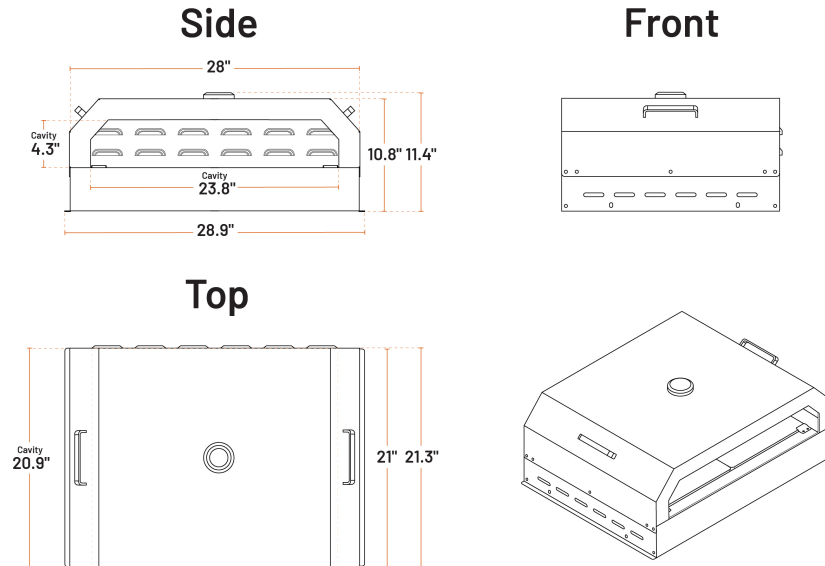

Plan View

Notes & Details

Convert your Backyard Pro LPG30 or LPG60 liquid propane outdoor grill into a deluxe pizza oven with this Backyard Pro 55430PO 30" pizza oven attachment! This versatile attachment allows you to cook fresh housemade pizzas, bread loaves, or flatbreads using your grill, eliminating the need to purchase a separate pizza oven. It features ceramic stones that evenly distribute heat to prevent burnt crusts and promote gooey centers. Plus, it has a domed ceiling design that mimics the heating pattern of a wood fired brick oven to create fresh, quality pizza every time.

⚠ WARNING: This product can expose you to chemicals including lead, which are known to the State of California to cause cancer, birth defects, or other reproductive harm. For more information, go to www.p65warnings.ca.gov.