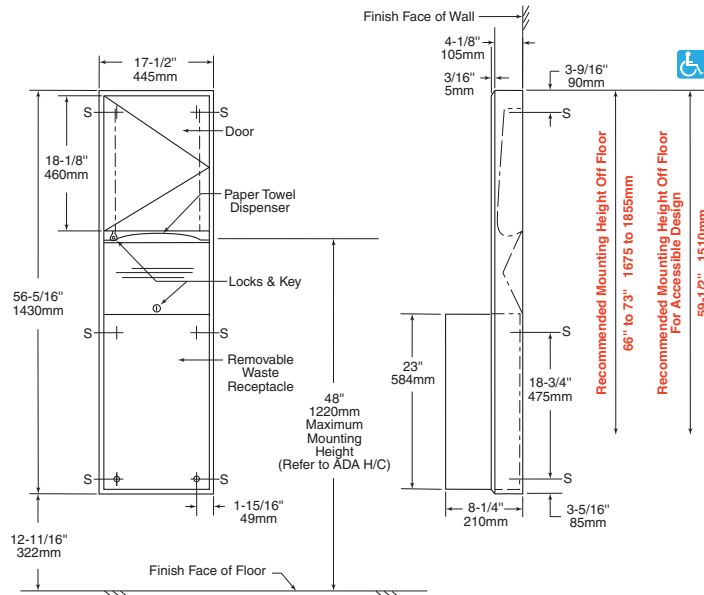

Technical Data

ClassicSeries® SURFACE-MOUNTED CONVERTIBLE PAPER TOWEL DISPENSER AND WASTE RECEPTACLE

B-3949

MATERIALS:

Cabinet — 18-8, type-304, heavy-gauge stainless steel. Welded construction. Exposed surfaces have satin-finish.

Flange — 18-8, type-304, 22-gauge (0.8mm) stainless steel with satin-finish. Drawn and beveled, one-piece, seamless construction.

Skirt — 18-8, type-304, 22-gauge (0.8mm) stainless steel with satin-finish.

Waste Receptacle — 18-8, type-304, 22-gauge (0.8mm) stainless steel with satin-finish. Front and sides of bottom and all top edges are hemmed for safe handling. Secured to cabinet with a tumbler lock keyed like other Bobrick washroom accessories. Capacity: 12-gal. (45.5-L).

SPECIFICATION:

Surface-mounted convertible paper towel dispenser and waste receptacle shall be type-304 stainless steel with welded construction; exposed surfaces shall have satin finish. Flange shall be drawn and beveled, one-piece, seamless construction. Door shall be secured to cabinet with a full-length stainless steel piano-hinge and equipped with a semi-concealed tumbler lock keyed like other Bobrick washroom accessories. Paper towel dispenser shall dispense 600 C-fold or 800 multifold paper towels. Removable waste receptacle shall be secured to cabinet with a tumbler lock, have front and side edges of bottom and all top edges hemmed for safe handling, and shall have a minimum capacity of 12-gal. (45.5-L).