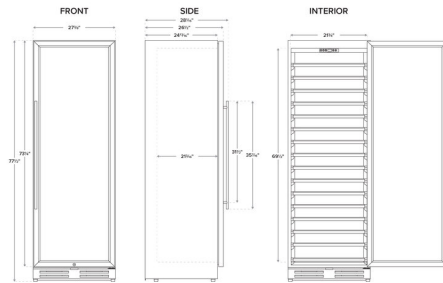

Item #: 342WRC220SZ Project: _____

Qty: _____ Date: _____ Approval: _____

AvaValley WRC-220-SZ Single Temperature Full Glass Door Commercial Wine Cooler

Item #342WRC220SZ

Technical Data

Width	27 1/2 Inches
Depth	27 Inches
Height	76 Inches
Interior Width	21 3/4 Inches
Interior Height	69 1/2 Inches
Amps	2 Amps
Hertz	60 Hz
Phase	1 Phase
Voltage	110 Volts
Access Type	Doors

Features

- Features a single zone temperature range
- 16 sliding beechwood shelves
- Lit with blue LED lighting
- Included door lock for after-hours security
- Durable stainless steel construction

Certifications

5-15P

ETL, US

Field-Reversible Doors

AvaValley

Technical Data

Capacity	19.6 cu. ft. 220 Bottles
Color	Black
Door Style	Swing
Door Type	Glass
Exterior Finish	Black
Features	Field-Reversible Doors LED Lighting Locking Cabinet
Installation Type	Freestanding
Number of Doors	1 Doors
Number of Shelves	16 Shelves
Plug Type	NEMA 5-15P
Refrigerant Type	R-600a
Sections	1 Section
Temperature Range	41 - 72 Degrees F
Temperature Zones	Single
Type	Wine Refrigerator

Plan View

Notes & Details

Beautifully showcase your wine with this AvaValley WRC-220-SZ single section single temperature full glass door wine refrigerator! Featuring a single zone temperature range, this wine refrigerator is sure to keep your beverages at the perfect temperature for service. This fridge boasts a temperature range from 41 to 72 degrees Fahrenheit. With 16 integrated, sliding beechwood shelves and a 220 bottle capacity, you can stock and organize a variety a beverages for your customers. Plus, blue LED lighting highlights your products while providing a sleek, sophisticated look.