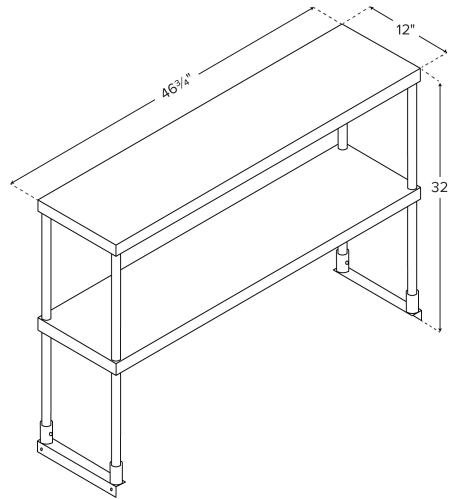

Plan View

Notes & Details

If you operate a commercial kitchen, you know the value of efficiently managing your space. With this Avantco 178SSDOS4812 stainless steel double deck overshelf, you can take advantage of the unused, vertical space above your prep refrigerator! Thanks to the durable stainless steel construction, this overshelf holds up against harsh commercial use, while providing two tiers of shelving to store prep tools, ingredients, or food pans.

Measuring 12" wide, this overshelf is designed to fit select 48" long Avantco sandwich prep refrigerators. Be sure you're maximizing all available space in your kitchen with this overshelf!

⚠ WARNING: This product can expose you to chemicals including lead, which are known to the State of California to cause cancer, birth defects, or other reproductive harm. For more information, go to www.p65warnings.ca.gov.