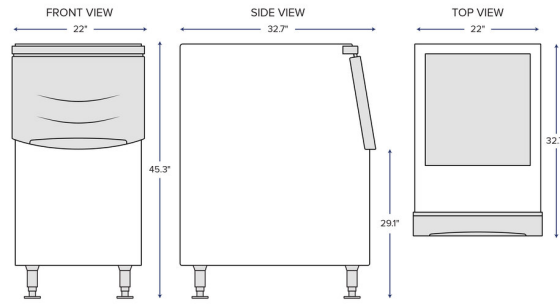

Avantco Ice BIN23022 22" Ice Storage Bin - 275 lb.

Item #194BIN23022

Technical Data

Width	22 Inches
Depth	32 11/16 Inches
Height	45 5/16 Inches
Bin Storage Capacity	275 lb.
Liner Material	Polyethylene
Material	Stainless Steel
Net Weight	78 LBS
Packaging Dimensions	25.4"W x 35.1"D x 41.6"H
Type	Ice Bins

Avantco Ice Machines

Features

- 275 lb. capacity
- Durable 304 stainless steel exterior with a polyethylene interior
- Lift-up door for easy access to ice
- Includes an ice scoop for sanitary access to ice and a hook for convenient ice scoop storage
- Sturdy 6" adjustable legs stabilize the unit on uneven floors and provide easier cleaning

Certifications

ETL Sanitation

Plan View

Notes & Details

Always have plenty of ice on-demand for your guests with this Avantco Ice BIN23022 22" ice storage bin. This bin is perfect for bars, restaurants, or concession stands where cold beverages are served and can hold up to 275 lb. of ice. A lift-up door provides easy access to the ice inside.

With a durable type 304 stainless steel exterior construction, this bin is durable enough to hold up to the wear-and-tear of a busy commercial environment, while also being non-corrosive. The interior is an easy-to-clean polyethylene. A sanitary ice scoop is included and hangs on a conveniently placed hook so it does not become misplaced. Four 6" adjustable legs stabilize the unit on uneven floors and lift it off of the ground to make cleaning under it simpler. The ice bin drain pipe comes from underneath the backside of this unit.