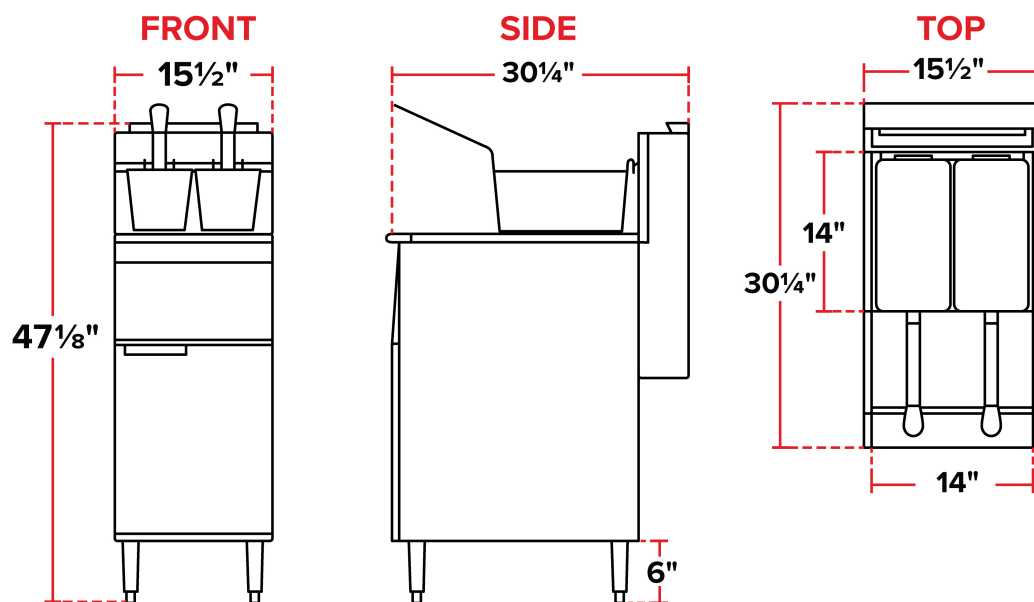

Plan View

Notes & Details

Perfect for usage at restaurants, concession stands, or pizzerias, the Avantco FF300 liquid propane 40 lb. floor fryer has all the features your kitchen needs to prepare perfectly fried foods! This floor fryer features a durable stainless steel tank, door, front, top, ledge, and header to stand up to the daily demands of your busy kitchen.

Its three 30,000 BTU heating tubes provide outstanding power to fry a variety of popular appetizers and entrees like French fries, onion rings, hot wings, or fried chicken, and an easy-to-use Invensys thermostat lets you adjust temperatures between 200-400 degrees Fahrenheit.

This Avantco 40 lb. floor fryer is mounted on 6" adjustable legs. Two nickel chrome wire mesh fry baskets are included, each with red plastic-coated handles for heat protection.

⚠ WARNING: This product can expose you to chemicals including lead, which are known to the State of California to cause cancer, birth defects, or other reproductive harm. For more information, go to www.p65warnings.ca.gov.