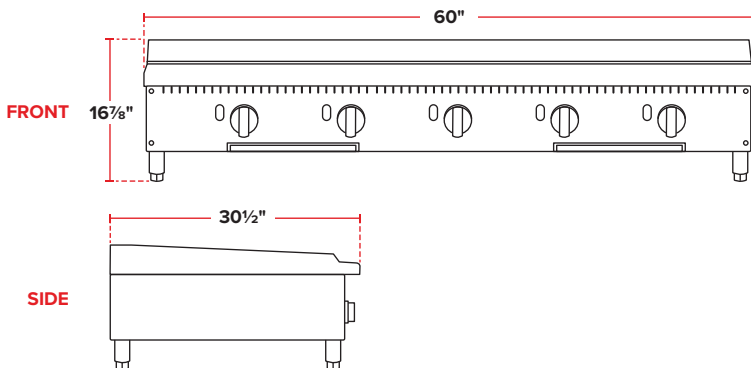

PROJECT: _____
 MODEL: _____
 ITEM #: _____ QUANTITY: _____
 APPROVAL: _____ DATE: _____

60" Gas Countertop Griddle with Thermostatic Controls

ITEM NUMBER

#177CAG60TG

SPECIAL FEATURES

- Durable stainless steel body
- Stainless steel splash guard
- 3/4" thick carbon steel plate with polished surface
- Independent, thermostatically controlled cooking zones maintain desired griddle temperature
- Adjustable 4" feet
- Features 5 burners, 35,000 BTU each

TECHNICAL DATA

Dimensions	60"W x 30½"D x 16⅞"H
Cooking Surface Dimensions	60"W x 19⅝"D
Number of Burners	5
BTU/Burner	35,000
Total BTU	175,000
Controls	Thermostatic
Temperature Range	Adjustable