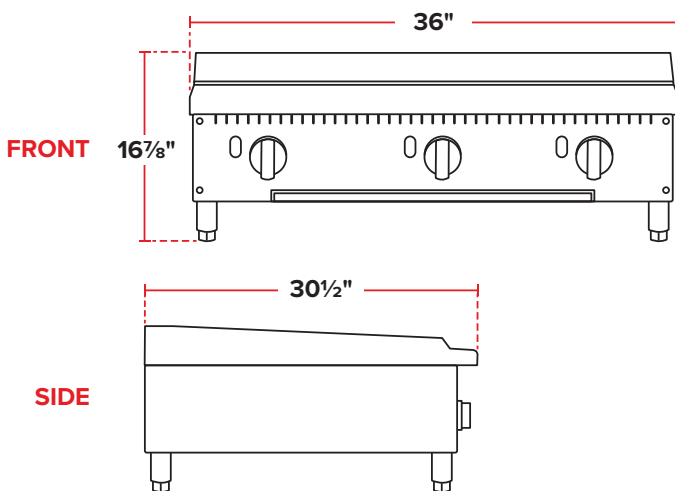

PROJECT: _____

MODEL: _____

ITEM #: _____ QUANTITY: _____

APPROVAL: _____ DATE: _____

36" Gas Countertop Griddle with Thermostatic Controls

ITEM NUMBER

#177CAG36TG

SPECIAL FEATURES

- Durable stainless steel body
- Stainless steel splash guard
- 3/4" thick carbon steel plate with polished surface
- Independent, thermostatically controlled cooking zones maintain desired griddle temperature
- Adjustable 4" feet
- Features 3 burners, 35,000 BTU each

TECHNICAL DATA

Dimensions	36"W x 30 1/2"D x 16 7/8"H
Cooking Surface Dimensions	36"W x 19 5/8"D
Number of Burners	3
BTU/Burner	35,000
Total BTU	105,000
Controls	Thermostatic
Temperature Range	Adjustable