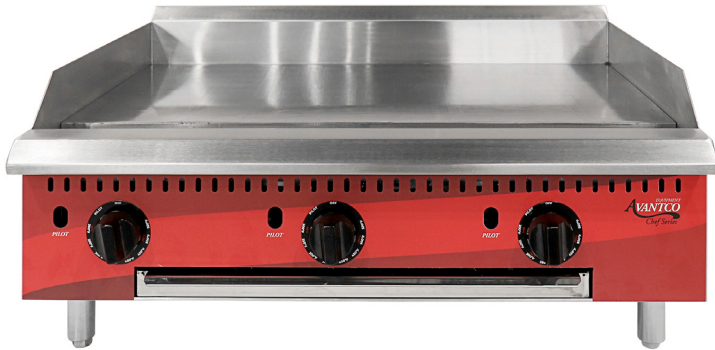

PROJECT: _____

MODEL: _____

ITEM #: _____ QUANTITY: _____

APPROVAL: _____ DATE: _____

36" Gas Countertop Griddle with Thermostatic Controls

ITEM NUMBER

#177CAG36TG

SPECIAL FEATURES

- Durable stainless steel body
- Stainless steel splash guard
- 3/4" thick carbon steel plate with polished surface
- Independent, thermostatically controlled cooking zones maintain desired griddle temperature
- Adjustable 4" feet
- Features 3 burners, 35,000 BTU each

RECOMMENDED COMPANION PRODUCTS

Item Number	Product Description
147FORMULAD	Noble Chemical Formula-D Decarbonizer and Degreaser
600GKM3448	Regency Mobile Gas Connector Hose Kit
181GS6	Garde Grill Scraper
579GRILLGEAR	Griddle Gear Cleaning Kit
147QPGRIDDLE	Noble Chemical Griddle Kleen Packets

TECHNICAL DATA

Dimensions	36"W x 30 1/2"D x 16 7/8"H
Cooking Surface Dimensions	36"W x 19 5/8"D
Number of Burners	3
BTU/Burner	35,000
Total BTU	105,000
Controls	Thermostatic
Temperature Range	Adjustable