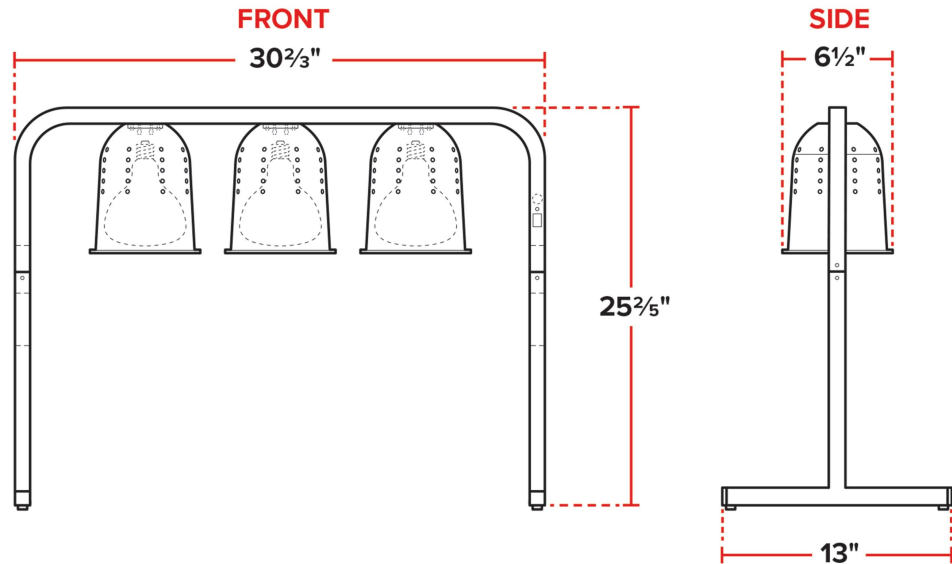

Technical Data

Control Type	On/Off
Finish	Silver
Installation Type	Freestanding
Material	Aluminum
Number of Bulbs	3 Bulbs
Plug Type	NEMA 5-15P
Power Type	Electric
Type	Heat Lamps

Plan View

Notes & Details

Keep your french fries, onion rings, or fried chicken fresh and ready to serve with the Avantco W63 aluminum free standing heat lamp with 3 bulbs and T-legs. Fried sides are a staple in virtually every type of restaurant or concession stand, so it's important they be up to your guests' standards even if they're not being made to order! This warmer boasts a simple design that combines with a rugged construction to give you a reliable way to keep fried foods hot without drying them out so they always taste like they just came out of the fryer.

This 3 bulb lamp is made of heavy-duty aluminum to withstand the daily demands of your busy fast food restaurant, concession stand, or snack bar. Not only does this lamp simultaneously deliver the heat needed to keep your food hot, crisp, and ready to serve at all times, but it also illuminates the product so you can fulfill orders quickly and easily. In addition, the T-legs on this warmer allow for easy pass-through of dishes and pans, creating a more efficient work environment. Three clear, shatterproof 250W bulbs are included so you can use the warmer right out of the box. This unit requires a 120V electrical connection for operation.

⚠ WARNING: This product can expose you to chemicals including lead, which are known to the State of California to cause cancer, birth defects, or other reproductive harm. For more information, go to www.p65warnings.ca.gov.