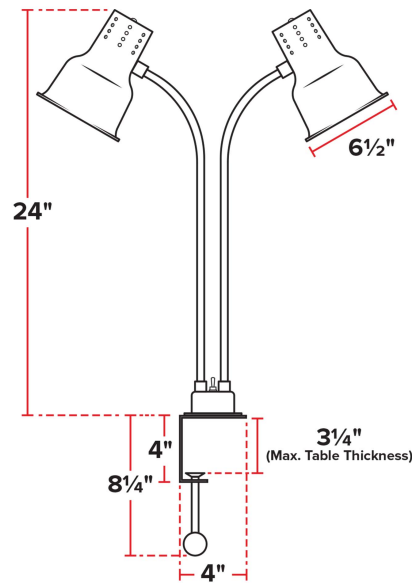

Technical Data

Control Type	On/Off
Finish	Stainless Steel
Installation Type	Clamp / Screw On
Material	Stainless Steel
Number of Bulbs	2 Bulbs
Plug Type	NEMA 5-15P
Power Type	Electric
Style	Flexible Arm
Type	Heat Lamps

Plan View

Notes & Details

Keep food hot and fresh with this Avantco HLD24SSC 24" dual arm stainless steel heat lamp with Avantco PCLMPSS stainless steel clamp. This heat lamp can warm baked goods, fried foods, carving station meats, and more. This lamp's flexible arms can be lowered toward or raised away from foods with ease.

The lamp's attractive finish and drilled stainless steel shades will complement any decor. Its on / off toggle switch is located away from the heat zone for safety. The lamp comes with 250W red bulbs.

This lamp can be mounted to a table or countertop with with the Avantco PCLMPSS stainless steel clamp for heat lamps. This stainless steel clamp can accommodate heat lamps with its four screws (included). The clamp can attach to tables or countertops that are 3 1/4" or less in thickness. Long screws with circular handles make the unit easy to adjust for different surface thicknesses. Help keep food hot and fresh with this heat lamp and clamp! This lamp requires a 120V electrical connection.

Kit Includes:

- Dual arm stainless steel heat lamp
- Stainless steel clamp
- (4) Screws

⚠ WARNING: This product can expose you to chemicals including lead, which are known to the State of California to cause cancer, birth defects, or other reproductive harm. For more information, go to www.p65warnings.ca.gov.