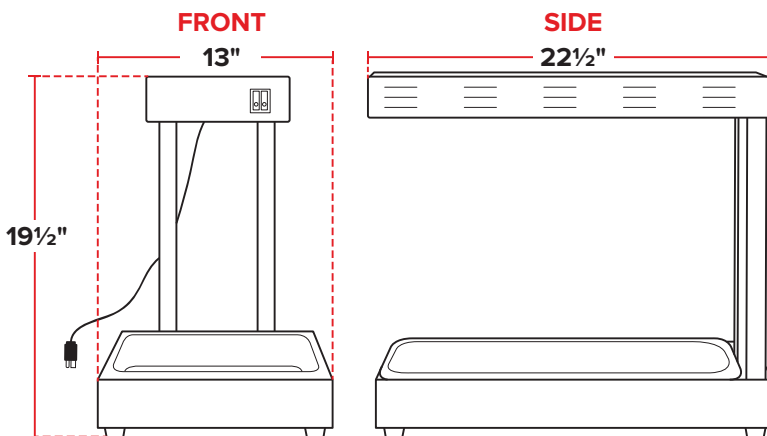

- All stainless-steel construction for durability and easy cleaning
- Infrared heating style with two 500W calrod elements to keep french fries hot and crisp
- Base includes a 2" deep food pan
- Easy-to-use light and heat switches on the front of the unit
- Equipped with quartz light to illuminate the dump area

TECHNICAL DATA

Exterior Dimensions	22 1/2" x 13" x 19 1/2"
Control Dimensions	7 3/4" x 2 1/4"
Base Height	2 7/8"
Heating Source	Metal Sheathed/Calrod
Voltage	120V
Wattage	1000W
Hertz	60Hz
Amps	8.3 Amps
Phase	1