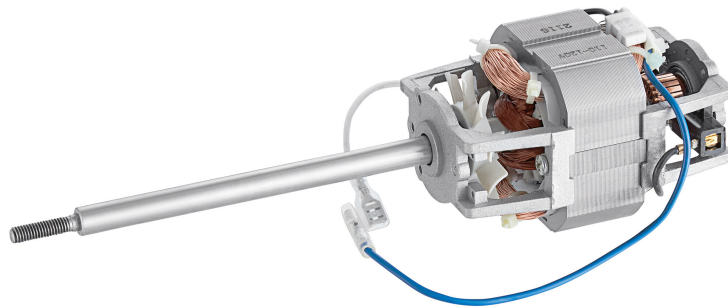

AvaMix 928ADMMOTOR Mixer Motor for AvaMix ADM Mixers

#928ADMMOTOR

Technical Data

Type

Motors and Internal Components

Features

- Direct replacement for original part
- Keeps mixer operational and avoids downtime
- Compatible with AvaMix ADM Mixers

Notes & Details

If you need a new motor for your AvaMix ADM mixer, this AvaMix 928ADMMOTOR serves as a direct replacement. Fixing a broken motor can be a more cost effective option than buying a new mixer, so if you need a new one, fix it promptly!