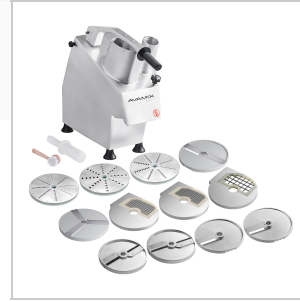

AvaMix CFP12D Dice Continuous Feed Food Processor with 12 Discs - 3/4 hp

#177CFP12D

Technical Data

Width	9 Inches
Depth	22 1/2 Inches
Height	20 Inches
Features	Includes Dicing Kit
Hopper Style	Half Moon
Horsepower	3/4 HP
Number of Discs / Blades Included	7
Plug Type	NEMA 5-15P
Power Type	Electric
Speeds	1
Type	Continuous Feed Processors

Features

- Powerful 3/4 hp motor minimizes prep time to keep up with the demands of a busy commercial kitchen
- Built-in safety mechanism stops motor when the pusher is opened more than 12" to prevent injury
- 6" x 3" kidney-shaped hopper, 2" cylindrical hopper, and plunger expedite food processing
- Includes 12 discs for grating, shredding, and slicing
- Great for processing a wide variety of vegetables

Certifications

5-15P

ETL Sanitation

ETL US & Canada

Notes & Details

Slice, grate, shred, and dice fresh ingredients for your most popular dishes with the AvaMix CFP12D continuous feed food processor! This food processor features a 3/4 horsepower motor with a convenient continuous feed chute to ensure you can produce large quantities of ingredients during your busiest hours.

A 2" diameter cylindrical hopper and a 6" x 3" kidney-shaped hopper are built into the top of the unit for maximum output. For safety, the motor stops when the attached pusher is opened more than 12" above the opening, and thanks to its cast aluminum body, you can be sure this food processor is built for long-lasting durability at a price that won't break the bank.