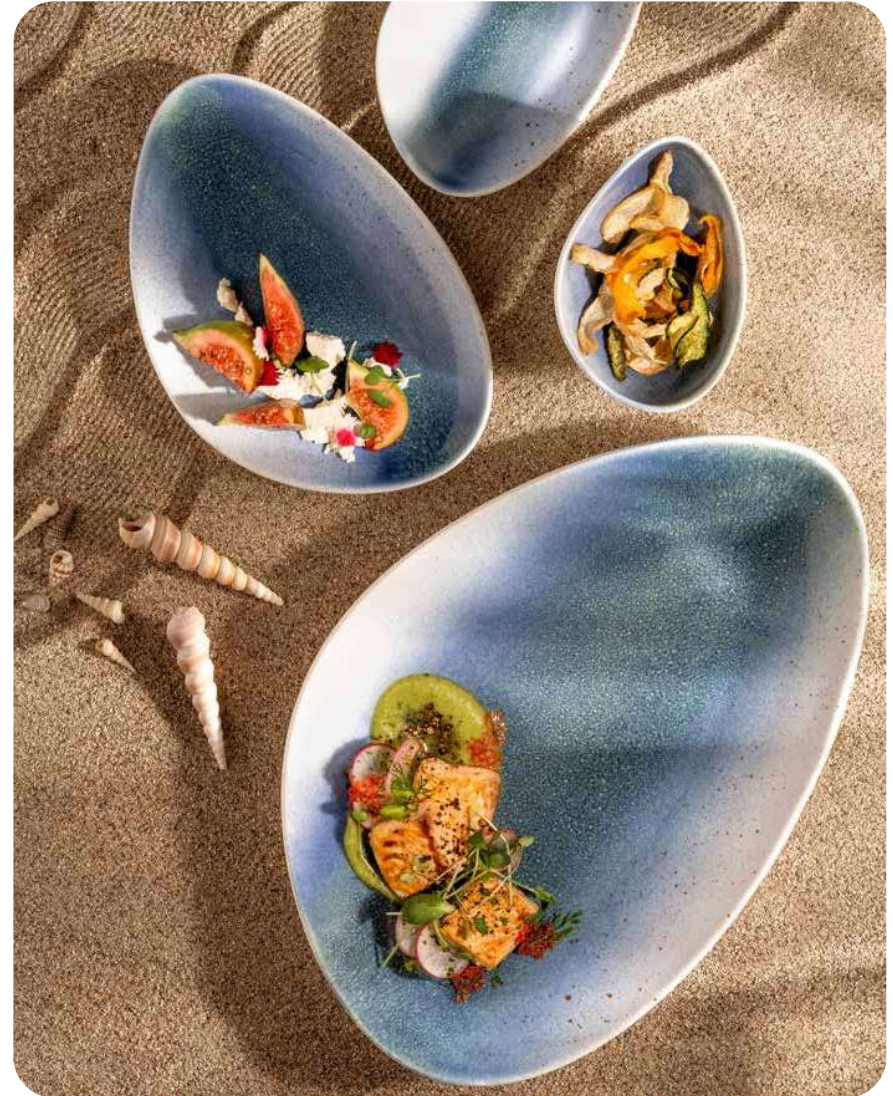

INGENIOUS TECHNOLOGY

Behind the subtle designs and durability lays a robust technology that combines premium raw materials like kaolin, quartz and feldspar and optimizes the usage of these raw materials to extract their best properties. The combination of modern state-of-the-art manufacturing facilities, and up-to-date German machineries, produces exceptionally durable porcelain dinnerware items, maintaining a value for money proposition.

INTERNATIONAL DISTRIBUTION

Accessibility is the key to a great brand. We live up to this expectation by deploying an easy reach distribution strategy that comprises strategic tie-ups with leading hotel suppliers and industry players from all over the world. You'd find us in all leading hospitality procurement hubs.

DESIGN AND FUNCTIONALITY

Service with a personal touch plays an integral part in the world of hospitality. We offer the possibility for personalization according to all our clients' company identities and special requirements. The result is modern designs combined with individualism. Ariane Fine Porcelain offers a flexible approach to customized decorations and production lines with personalized décor, shapes, patterns, décor variations and custom-made logos to its customers in order to meet all their diverse requirements.

COMPETENT SERVICES

At Ariane Fine Porcelain an effective and clear distribution & replacement structure has been put in place to give an effective delivery and after-sales service.

CERTIFICATIONS