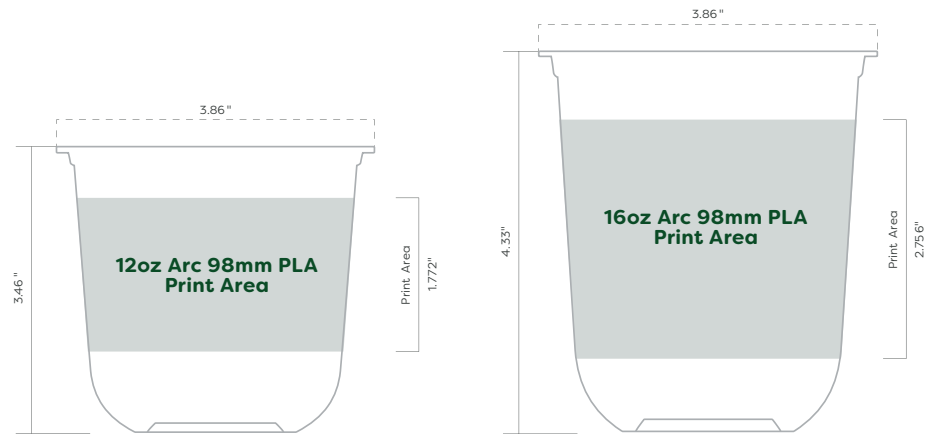

TOSSWARE®

NATURAL | Arc Collection Print Area

Full wrap length: 10.399"

Full wrap length: 10.352"