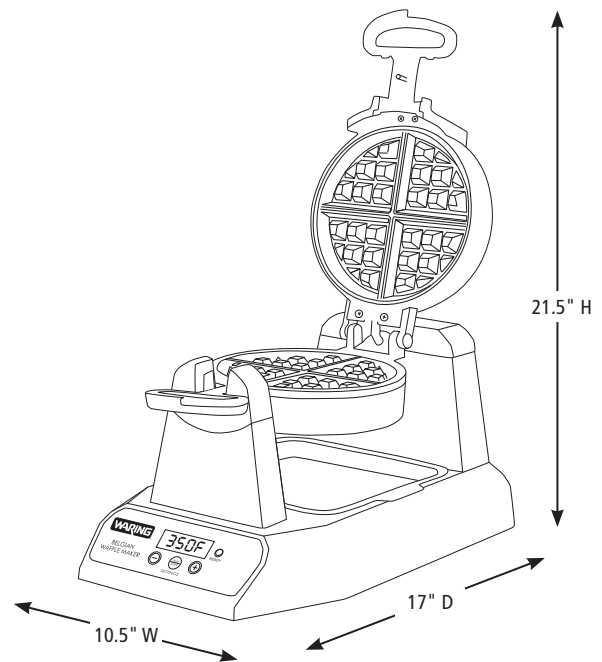

PARTS & ACCESSORIES

CAC177

Waffle Brush

CAC174

Waffle Fork

WW180XRP

Belgian Waffle Plate Replacement Kit

WMB400XRP

Mini Belgian Waffle Plate Replacement Kit

DIMENSIONS

Out of Box Weight: 13.3 lb.

ORDERING INFORMATION	#STD. PKG.	GIFTBOX WEIGHT (LB)	CUBIC FEET	BOX DIMENSIONS D X W X H	UPC	CASE PKG.	MC WEIGHT (LB)	MC DIMENSIONS D X W X H	MBC
WW185X – Single Belgian Waffle Maker with Automatic Countdown Timer	1	19.2	1.358	19" x 12.625" x 12"	040072107559	1	19.2	19.625" x 13.625" x 12.875"	10040072107556
WW180XRP – Belgian Waffle Plate Replacement Kit	1	2.25	0.081	8" x 1.875" x 9.375"	040072088100	16	37.625	16.125" x 10" x 15.625"	10040072088107
WMB400XRP – Mini Belgian Waffle Plate Replacement Kit	1	2.41	0.080	7.875" x 9.375" x 1.875"	040072088391	10	24.1	16.25" x 10.125" x 10"	10040072088398