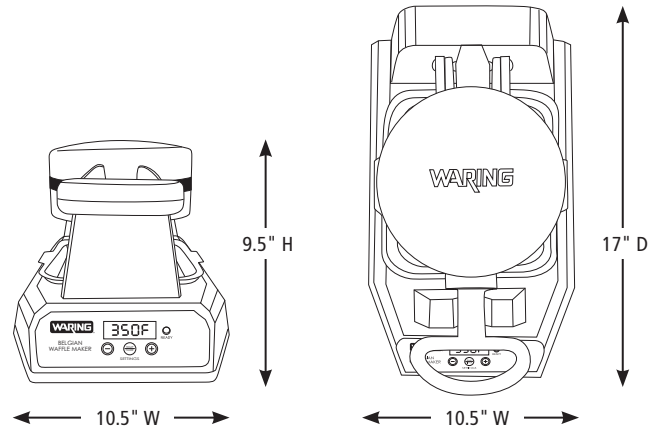

Mini Belgian Waffle Plate Replacement Kit

DIMENSIONS

Out of Box Weight: 13.3 lb.

ORDERING INFORMATION	#STD. PKG.	GIFTBOX WEIGHT (LB)	CUBIC FEET	BOX DIMENSIONS D X W X H	UPC	CASE PKG.	MC WEIGHT (LB)	MC DIMENSIONS D X W X H	MBC
WW185X – Single Belgian Waffle Maker with Automatic Countdown Timer	1	19.2	1.358	19" x 12.625" x 12"	040072107559	1	19.2	19.625" x 13.625" x 12.875"	10040072107556
WW180XRP – Belgian Waffle Plate Replacement Kit	1	2.25	0.081	8" x 1.875" x 9.375"	040072088100	16	37.625	16.125" x 10" x 15.625"	10040072088107
WMB400XRP – Mini Belgian Waffle Plate Replacement Kit	1	2.41	0.080	7.875" x 9.375" x 1.875"	040072088391	10	24.1	16.25" x 10.125" x 10"	10040072088398