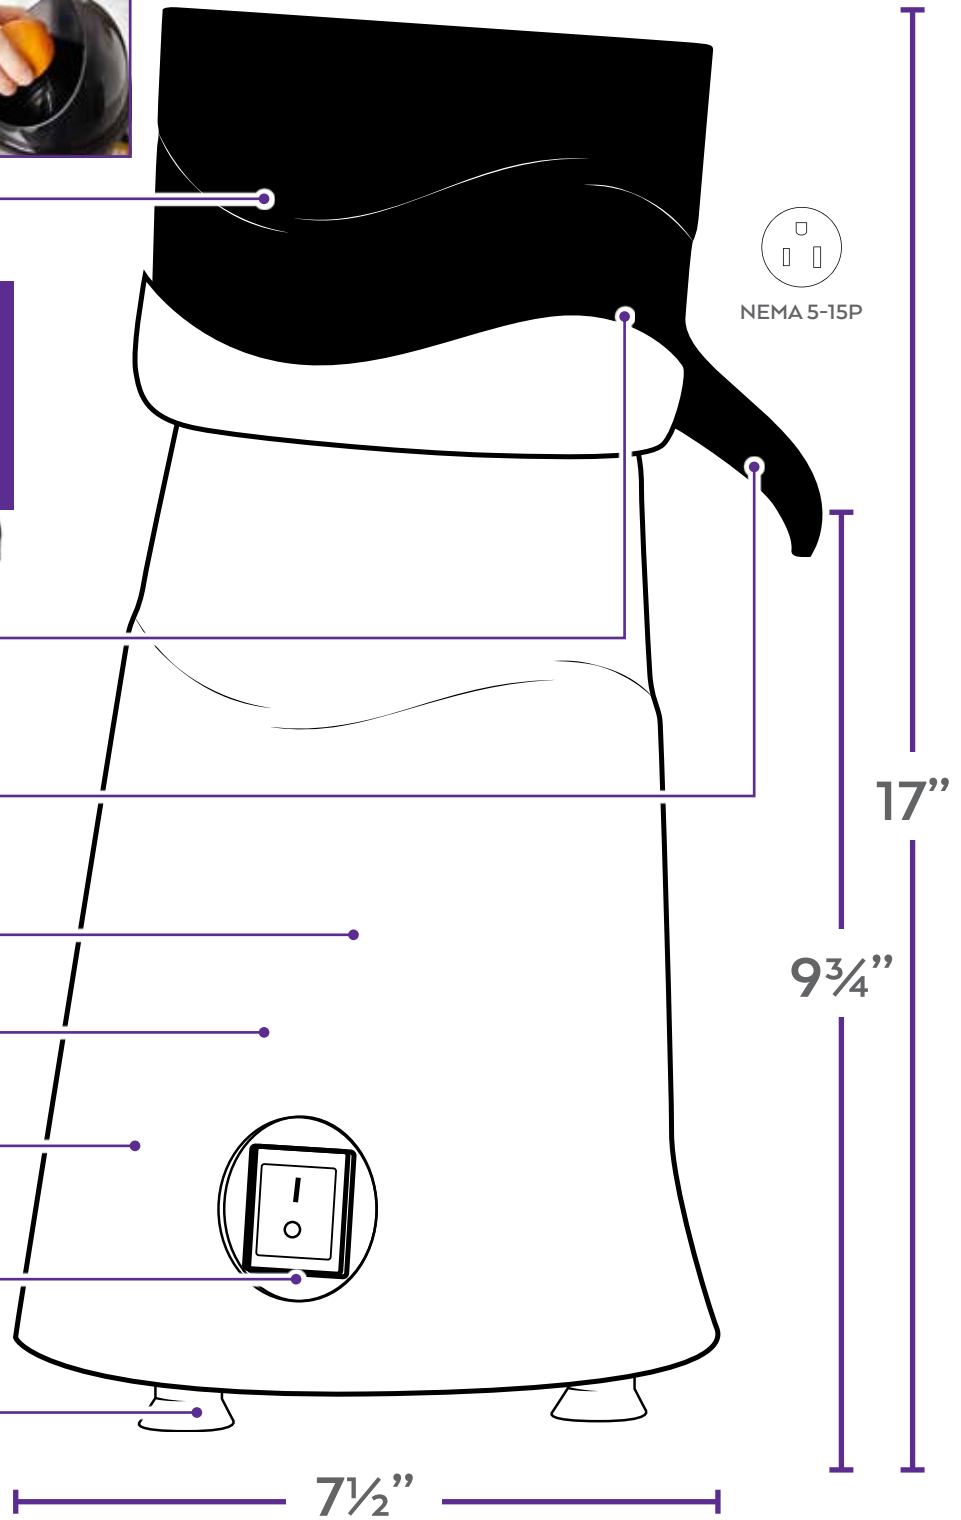

1 YEAR WARRANTY

All new Avamix juicers used for commercial purpose are warranted against defects in materials and workmanship under normal use and maintenance. This warranty runs for 1 year from the date of original installation and is for the original purchaser only. All other warranties, expressed or implied, statutory or otherwise, including without limitation any implied warranty of merchantability for fitness for purposes are excluded. The seller shall in no event be liable for direct, indirect or consequential damages in connection with Avamix.

*See manual for full list of exclusions