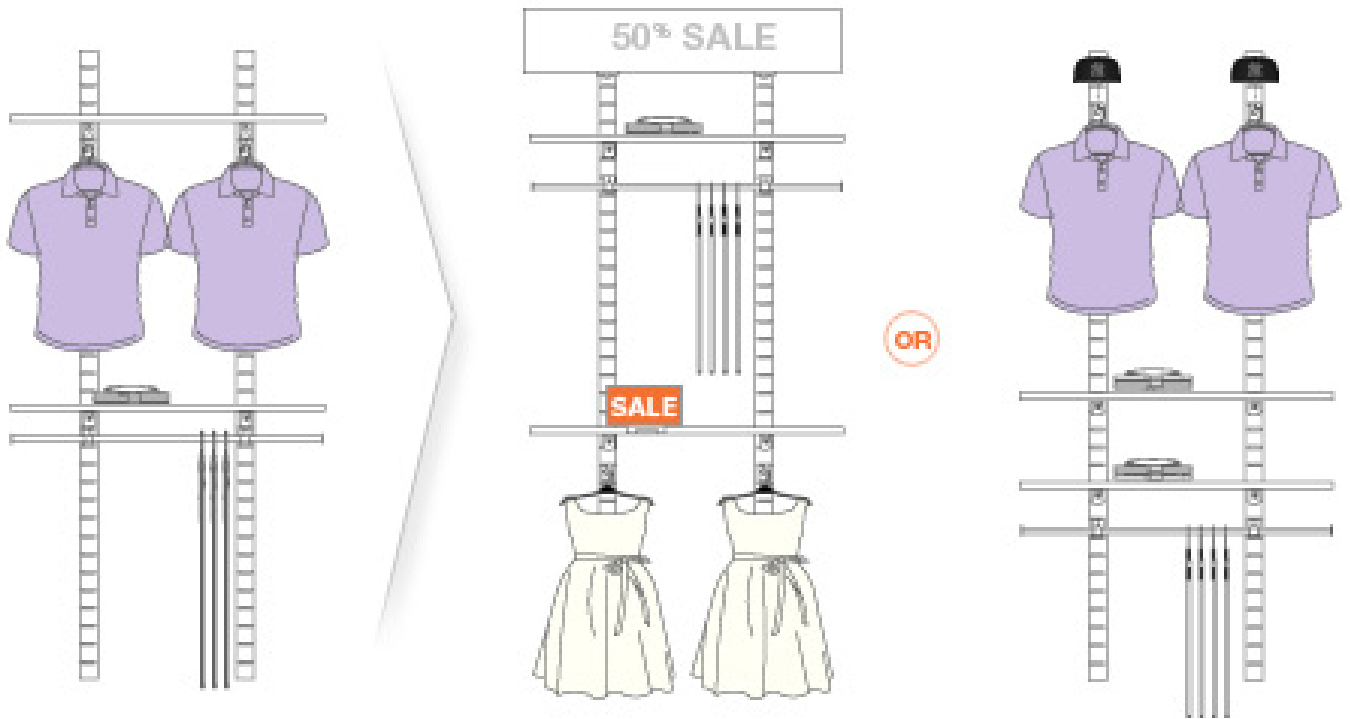

Specifications

 **80 Max Per Slit**
260 Max Per Strip

The max weight load is based on an evenly distributed weight load.

The weight load limit for all fixtures in the display needs to be taken in to account.

Good to Know

Fits Your Needs

Each module can be easily reconfigured

Add unique displayers & signage to enhance your setting & increase sales