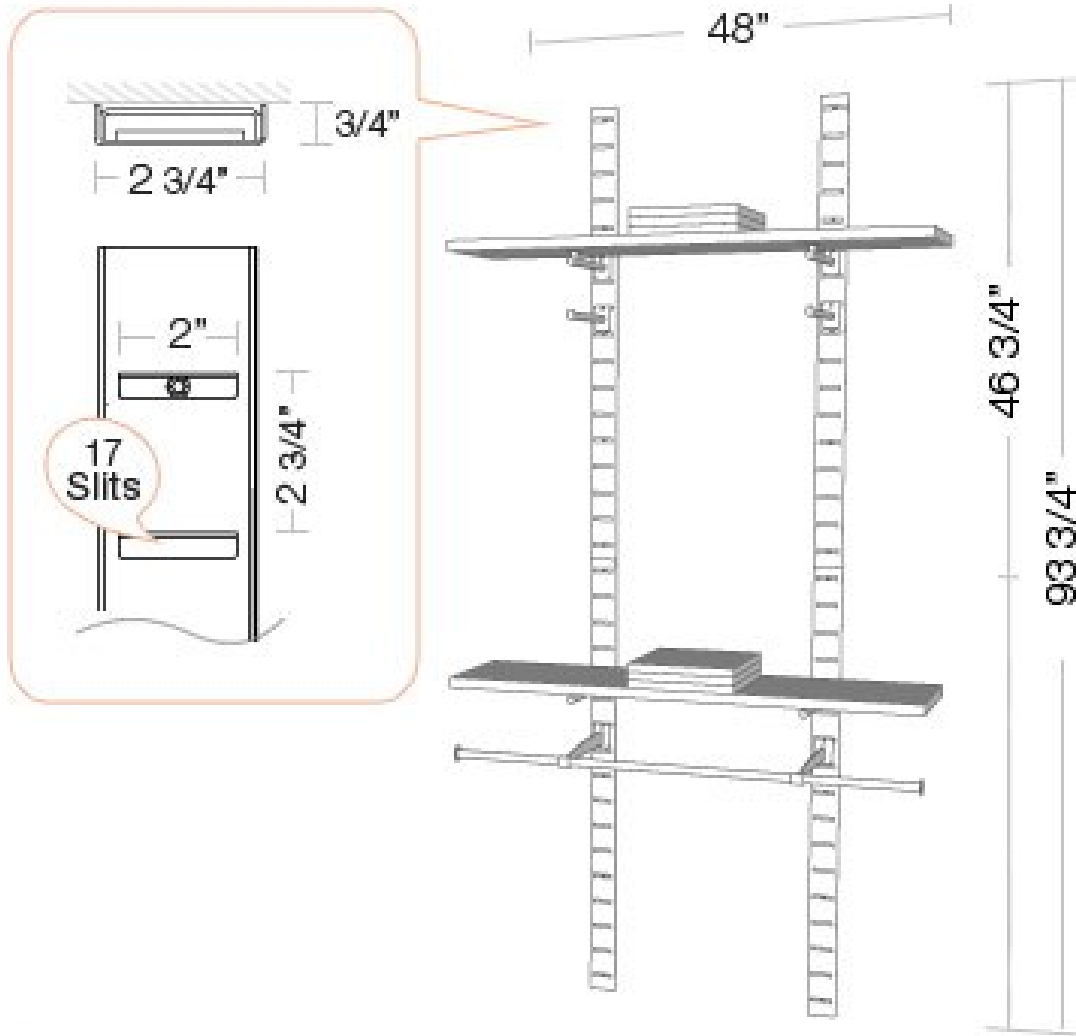

Specifications

 **80 Max Per Slit**
260 Max Per Strip

The max weight load is based on an evenly distributed weight load.

The weight load limit for all fixtures in the display needs to be taken in to account.

Good to Know

Fits Your Needs

Each module can be easily reconfigured

Add unique displayers & signage to enhance your setting & increase sales