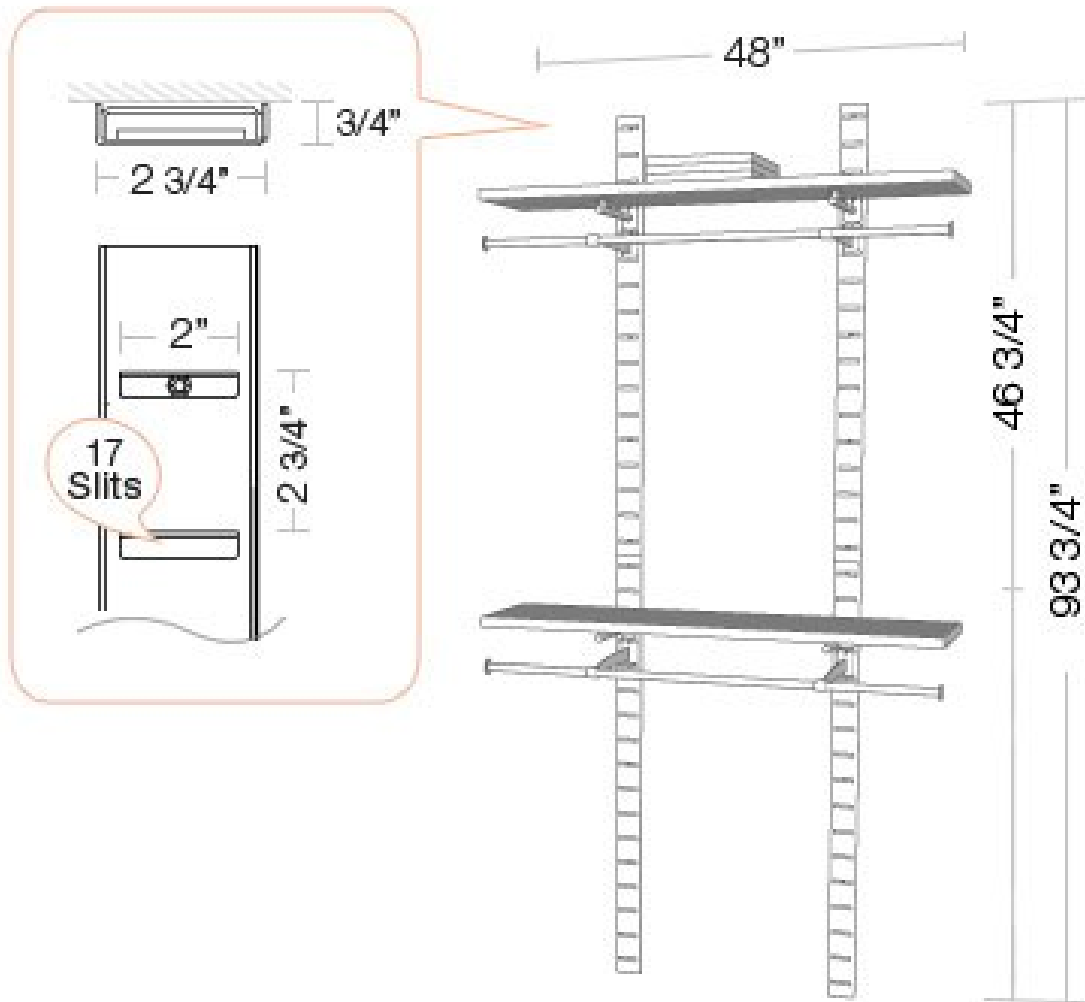

Specifications

The kit consists of two 46" SlatStrip.
For 96" please contact us.

 80 Max Per Slit
260 Max Per Strip

The max weight load is based on an evenly distributed weight load.

The weight load limit for all fixtures in the display needs to be taken in to account.

Good to Know

Fits Your Needs

Each module can be easily reconfigured

Add unique displayers & signage to enhance your setting & increase sales