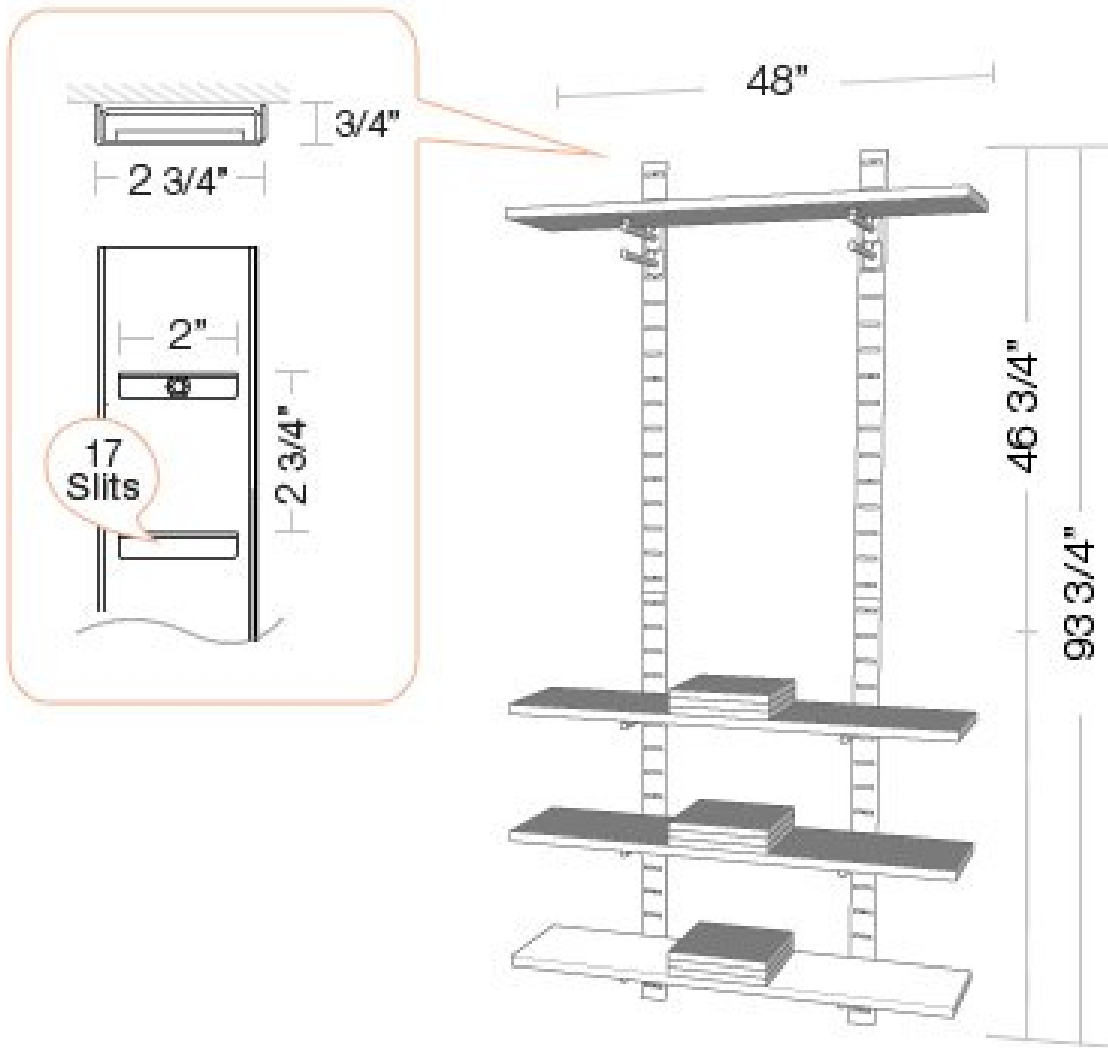

Specifications

The kit consists of two 46" SlatStrip. For 96" please contact us.

 80 Max Per Slit
260 Max Per Strip

The max weight load is based on an evenly distributed weight load.

The weight load limit for all fixtures in the display needs to be taken in to account.

Good to Know

Fits Your Needs

Each module can be easily reconfigured

Add unique displayers & signage to enhance your setting & increase sales