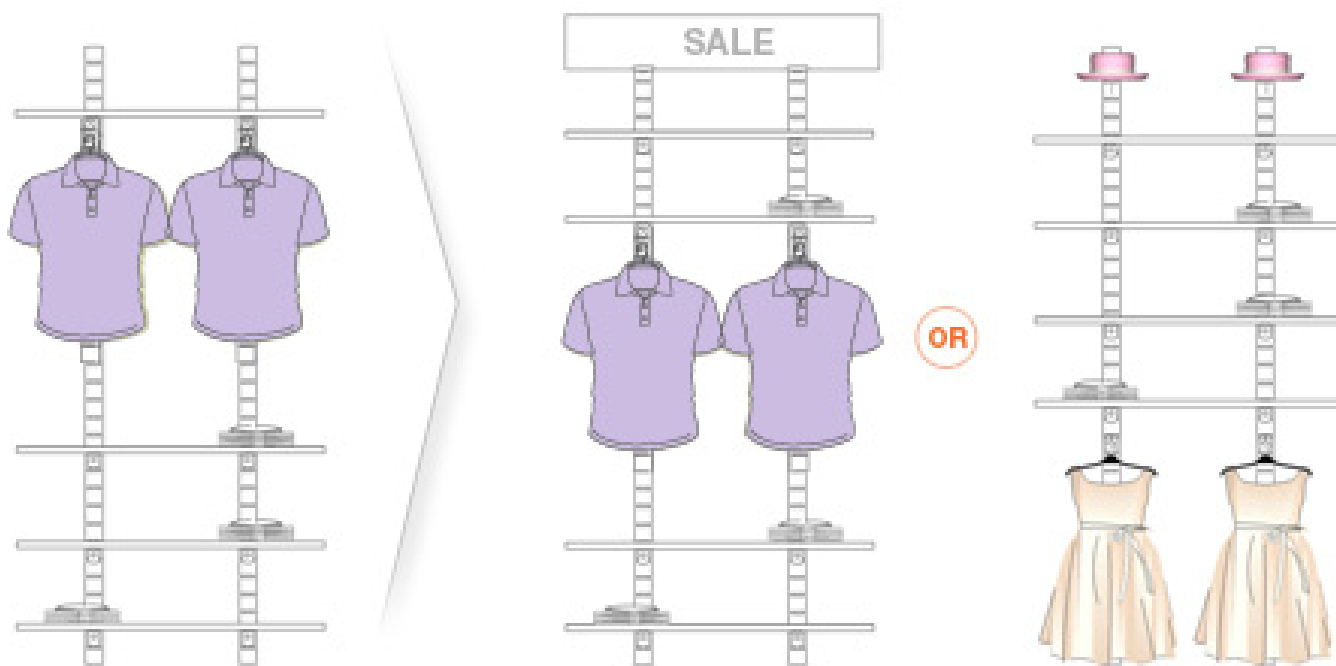

Specifications

The kit consists of two 46" SlatStrip. For 96" please contact us.

 80 Max Per Slit
260 Max Per Strip

The max weight load is based on an evenly distributed weight load.

The weight load limit for all fixtures in the display needs to be taken in to account.

Good to Know

Fits Your Needs

Each module can be easily reconfigured

Add unique displayers & signage to enhance your setting & increase sales