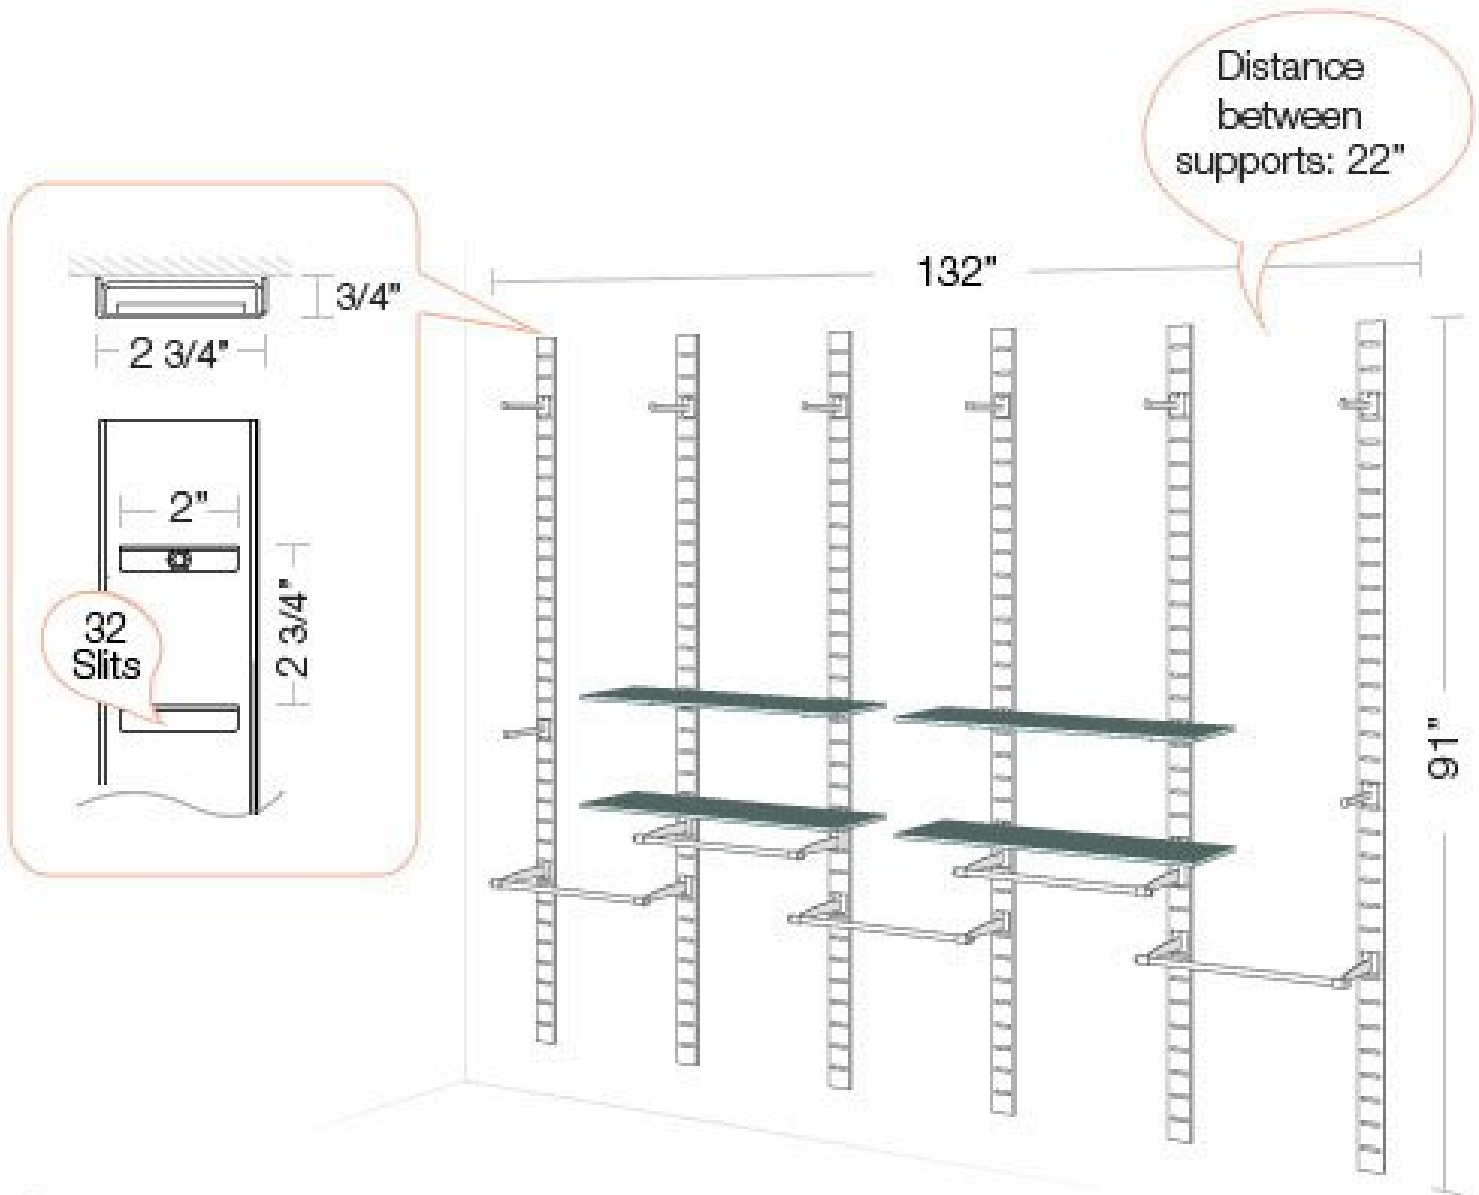

Specifications

lbs 80 Max Per Slit
520 Max Per Strip

The max weight load is based on an evenly distributed weight load.

The weight load limit for all fixtures in the display needs to be taken in to account.

Good to Know

Fits Your Needs

Each module can be easily reconfigured

Add unique displayers & signage to enhance your setting & increase sales