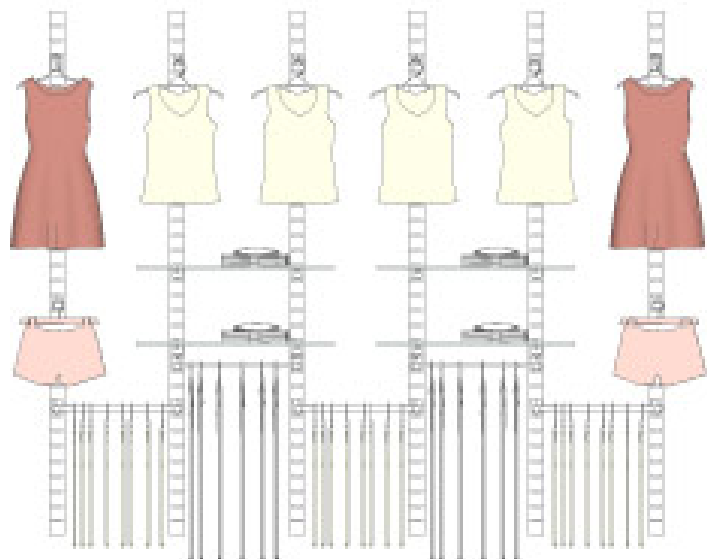

Specifications

lbs 80 Max Per Slit
520 Max Per Strip

The max weight load is based on an evenly distributed weight load.

The weight load limit for all fixtures in the display needs to be taken in to account.

Good to Know

Fits Your Needs

Each module can be easily reconfigured

Add unique displayers & signage to enhance your setting & increase sales