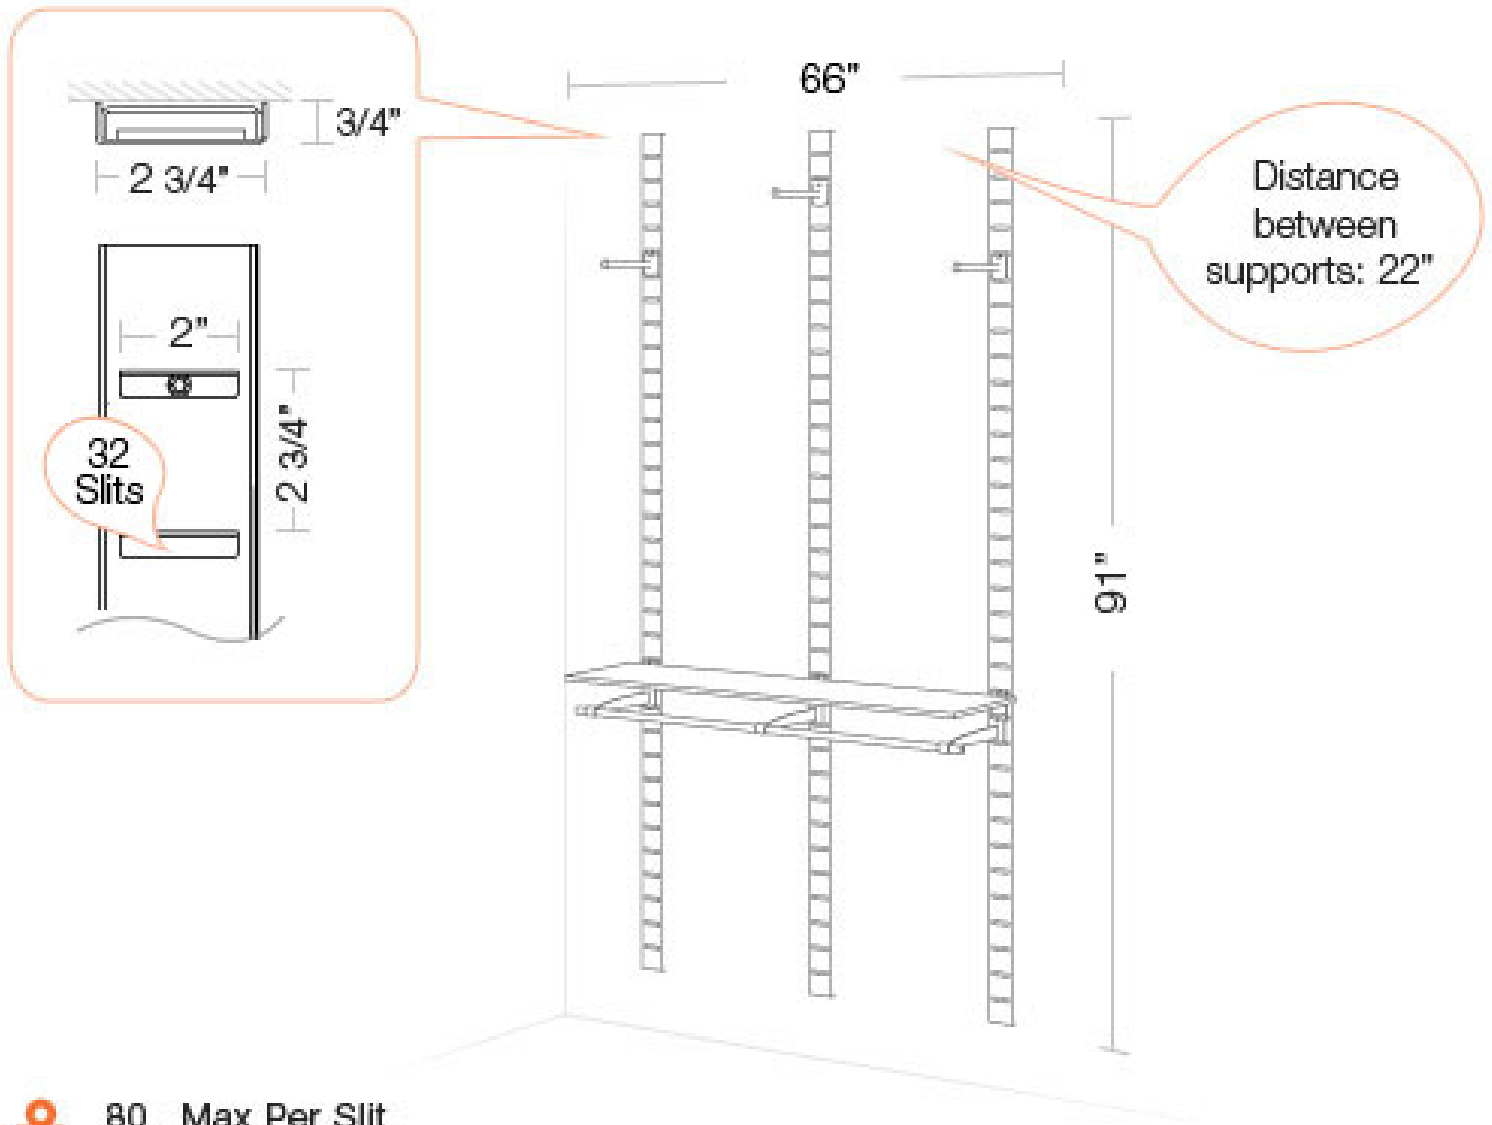

Specifications

 **80 Max Per Slit**
520 Max Per Strip

The max weight load is based on an evenly distributed weight load.

The weight load limit for all fixtures in the display needs to be taken in to account.

Good to Know

Fits Your Needs

Each module can be easily reconfigured

Add unique displayers & signage to enhance your setting & increase sales