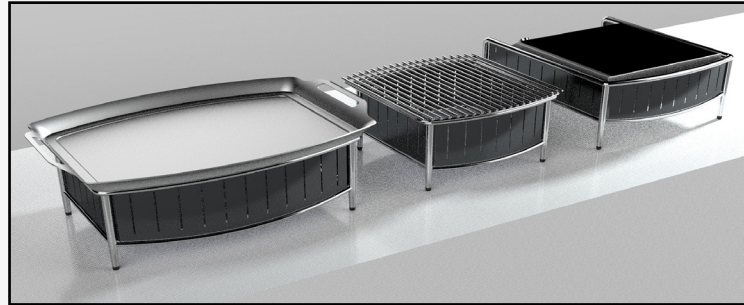

Buffet Station Care and Use Instructions

BUFFET STATION USE

- Always use buffet stations on a flat and level surface.
- Always use only Vollrath wire grills, griddle pans, and replacement parts designed to be used with buffet stations.
- **Gel fuel may be used provided caution is used and the manufacture's instructions are followed.**
- **Vollrath electric chafer heaters can be used with the griddle pans designed for these products. Sold Separately.**
- Food pans are to be centered over the buffet stations.
- Use caution if pans, platters or trays extend beyond the edges of the buffet station top.
- Buffet stations are not intended to be used in stacked configurations for serving applications.
- Always verify stable placement of articles on buffet stations before leaving unattended.

SPARE PARTS

Part Number	Description
25030	Small Wire Grill, 16"
25050	Large Wire Grill, 21"
77540	16" Griddle Pan
77541	21" Griddle Pan
2319	Black Rubber Foot, Screw On (sold individually)
25045-1	4 Black Rubber Feet, Screw On (kit of 4 pcs.)
2510102-1	Black Side Panels & Hardware for item 46676
2510106-1	Brown Side Panels & Hardware for item 46676