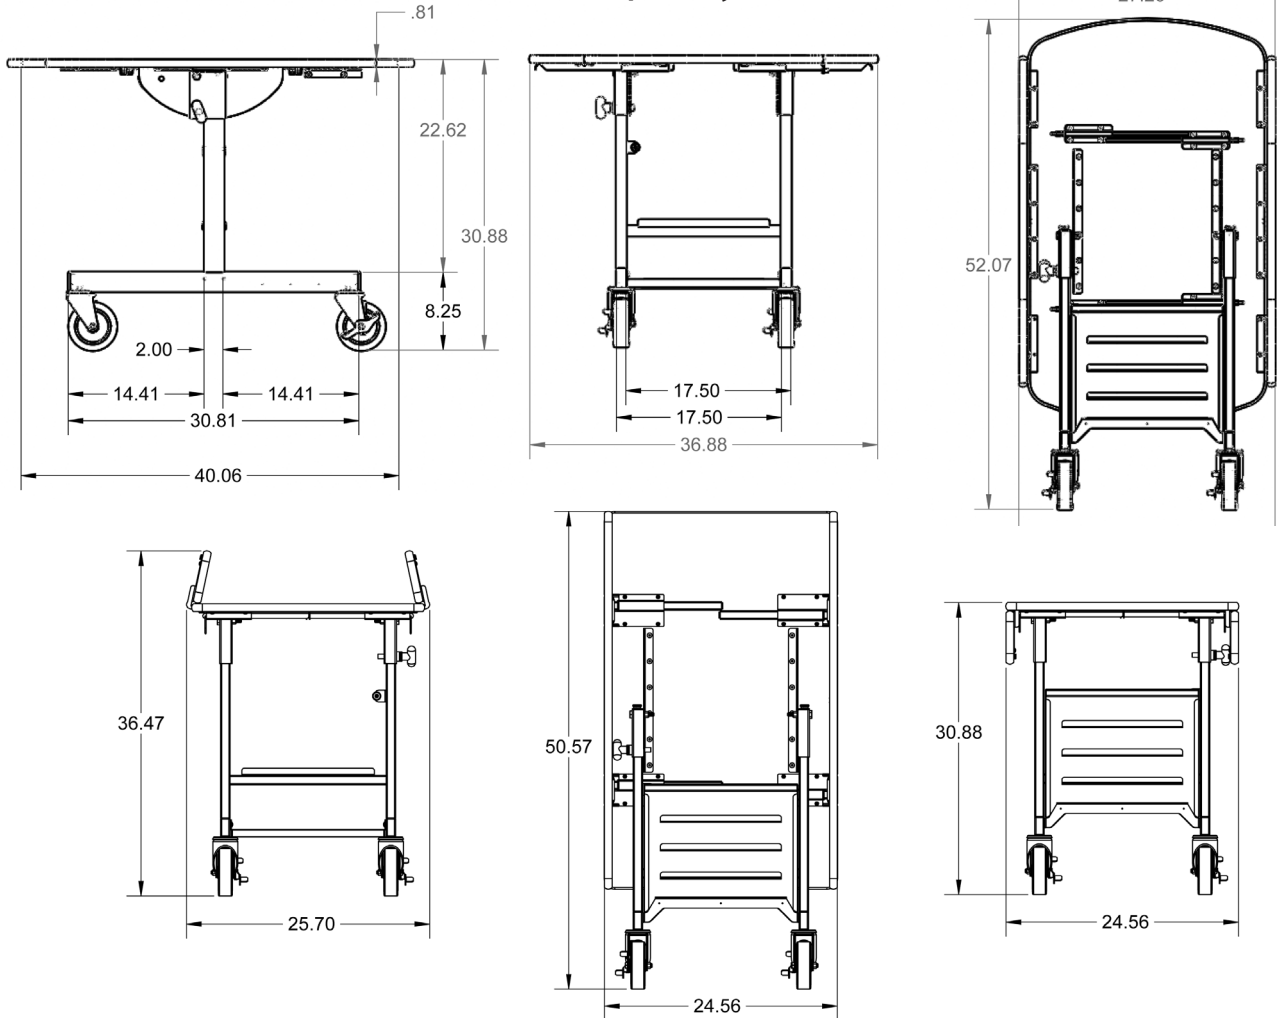

Casters

- Non-marking with cushion tread 5" wheels, two with brake

Specifications:

Unit shall feature a frame of either black powder coated steel or stainless steel square tubing construction with a laminate table top. Top shall have leaves with either bi-fold (fold down) or tri-fold (fold up or down) design. Top shall feature flip-up design with convenient lock release knob. Frame shall accommodate one or two food carrier boxes by Geneva or others. Frame shall feature stainless steel fold-up box platforms to allow nesting table storage. Casters shall all-swivel stem-mount with 5" non-marking cushion tread wheels, two each with brake

AIA #

Geneva Designs, LLC

4900 West Electric Avenue • West Milwaukee, WI 53219 U.S.A.

800-870-2779 • 414-902-6400 • Fax 414-902-6446 • www.genevadesignsllc.com

Room Service Tables

Classic, Simplicity Series

Spec. #

AIA #

Product Information

Model	Series/ Leaves	Overall Size*			Storage Size			Frame	Top	Case Wt. Lbs.
		W	L	H	W	D	H			
74405	Simplicity/ Tri-Fold	36" (914)	43" 1092	31" 787	27¼" (692)	30¾" 781	52" 1321)	Black Powder Coat	Oval	55 (24 kg)
74405S	Simplicity/ Tri-Fold	36" (914)	43" 1092	31" 787	27¼" (692)	30¾" 781	52" 1321)	Stainless Steel	Oval	55 (24 kg)
74410	Simplicity/ Tri-Fold	36" (914)	40" 1016	31" 787	24½" (622)	30¾" 781	50½" 1283)	Black Powder Coat	Rectangle	56 (25 kg)
74410S	Simplicity/ Tri-Fold	36" (914)	40" 1016	31" 787	24½" (622)	30¾" 781	50½" 1283)	Stainless Steel	Rectangle	56 (25 kg)
74420	Classic/ Bi-Fold	36" (914)	43" 1092	31" 787	27¼" (692)	30¾" 781	52" 1321)	Black Powder Coat	Oval	51 (23 kg)
74420S	Classic/ Bi-Fold	36" (914)	43" 1092	31" 787	27¼" (692)	30¾" 781	52" 1321)	Stainless Steel	Oval	51 (23 kg)
74425	Classic/ Bi-Fold	36" (914)	40" 1016	31" 787	24½" (622)	30¾" 781	50½" 1283)	Black Powder Coat	Rectangle	52 (23 kg)
74425S	Classic/ Bi-Fold	36" (914)	40" 1016	31" 787	24½" (622)	30¾" 781	50½" 1283)	Stainless Steel	Rectangle	52 (23 kg)