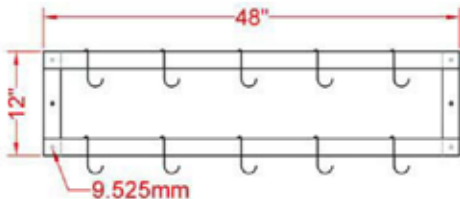

Wall mounted pot rack 48" length

0.187" 304 stainless steel

18 plated pot hooks included

Carton packing

600SW48