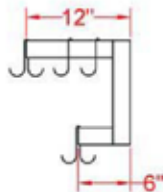

Wall mounted pot rack 48" length

0.187" 304 stainless steel

18 plated pot hooks included

Carton packing

600SW48