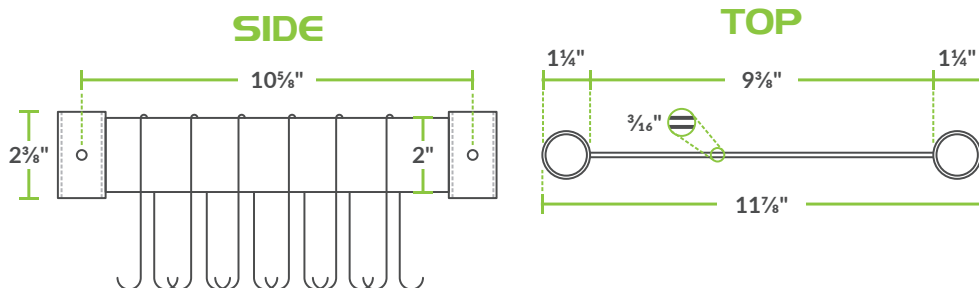

STAINLESS STEEL OVERSHELF-MOUNTED POT RACKS

REGENCY
Space Solutions

600LMPROS12W • 11⁷/₈" x 1¹/₄" X 2" • For 12" Wide Overshelves