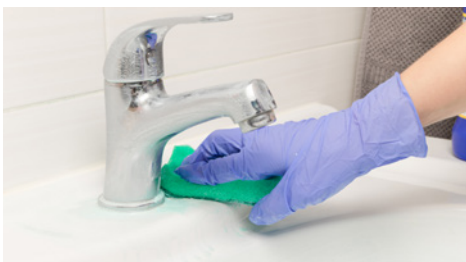

## UNIQUE FEATURES

- **Powerful bathroom cleaner** for use on all washable bathroom surfaces
- **Effectively removes dirt, lime scale, mineral deposits, hard water stains, soap scum & light rust**
- **Available in a cost-effective concentrate (gallon) or convenient ready-to-use (trigger spray) formula**
- **Works great on drains and pipes including ABS, PVC, copper & more**
- **Effectively removes build-up, restores clarity and leaves behind a streak-free shine**
- **Use in homes, public restrooms, office buildings, businesses & more**

### A COMPLETE BATHROOM SOLUTION

- Works great on sinks & tubs
- Use on toilets & showers
- Cleans faucets, fixtures & more