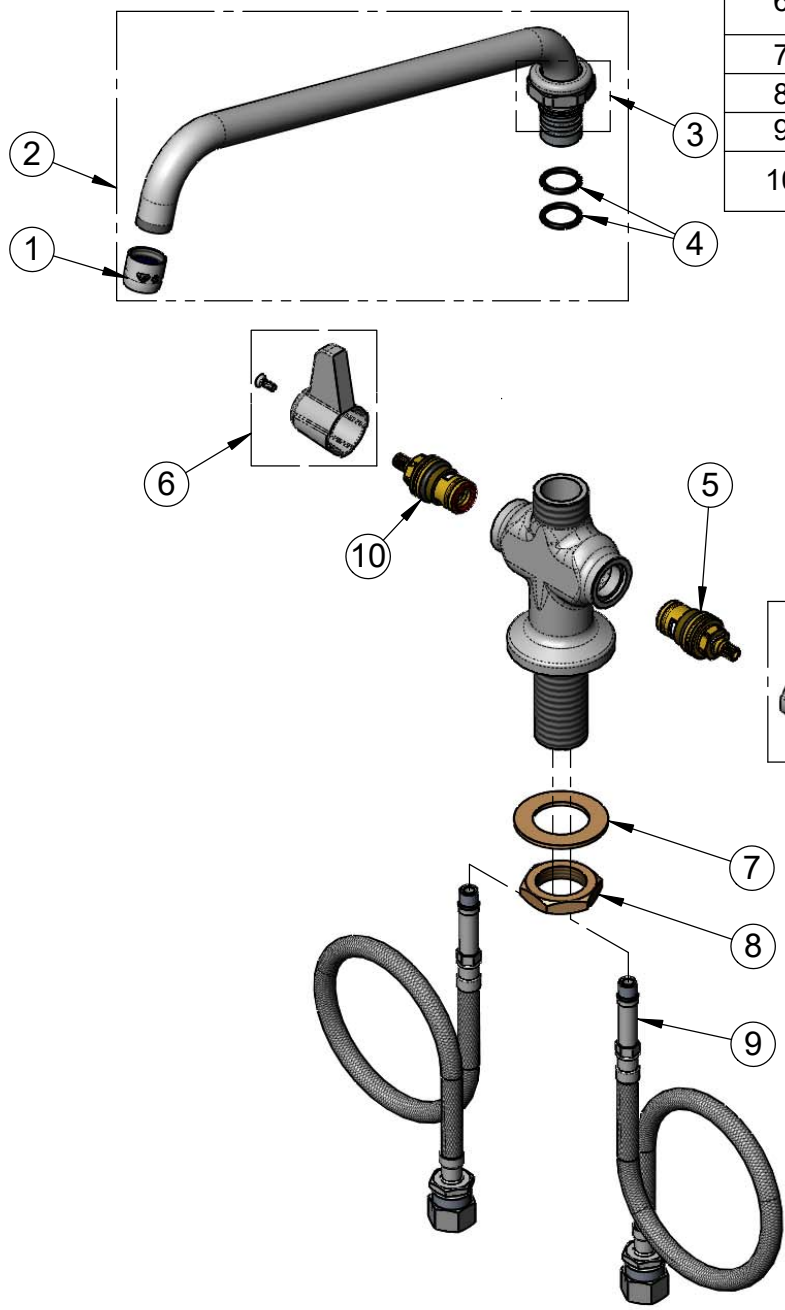

Quarter-Turn Ceramic
Cartridges, equip Lever
Handles w/ Color Coded
Screws

1 1/4"
[32mm]
Maximum
Thickness

Mounting Surface

Ø 2 1/4"
[56mm]

Ø 1 1/8"
[29mm]
Shank

18" Flexible
Stainless Steel
Supply Hoses

Compression Fittings for
5/8" O.D. Copper Tubing
(Remove Compression Nut
for 1/2" NPSM Male)

Rough-In Requirement:
Ø 1 1/2" [38mm] Mounting Hole

Model Number
5F-2SLX12

Product Specifications:
Single Hole Deck Mount Mixing Faucet w/ Quarter-Turn Ceramic Cartridges, equip Lever Handles, 12" equip Swing Nozzle & 18" Flexible Inlets

ITEM NO.	SALES NO.	DESCRIPTION
1	014250-45	Laminar Flow Device
2	5SP-12	12" equip Swing Nozzle
3	013839-25	equip Swivel Nut
4	013848-45	equip Swivel Piece O-Ring
5	013788-45	equip Quarter-Turn Ceramic Cartridge, LTC
6	5-HDL-L	equip Lever Handle w/ Color Coded Screws
7	002290-45	Lock Washer
8	000965-45	Lock Nut
9	012534-45	18" Flexible Supply Hose (2)
10	013787-45	equip Quarter-Turn Ceramic Cartridge, RTC

Model Number
5F-2SLX12

Product Specifications:
Single Hole Deck Mount Mixing Faucet w/ Quarter-Turn Ceramic Cartridges, equip Lever Handles, 12" equip Swing Nozzle & 18" Flexible Inlets

Product Compliance:
ASME A112.18.1 / CSA B125.1
NSF 61 - Section 9
NSF 372 (Low Lead Content)
ANSI A117.1 (ADA)