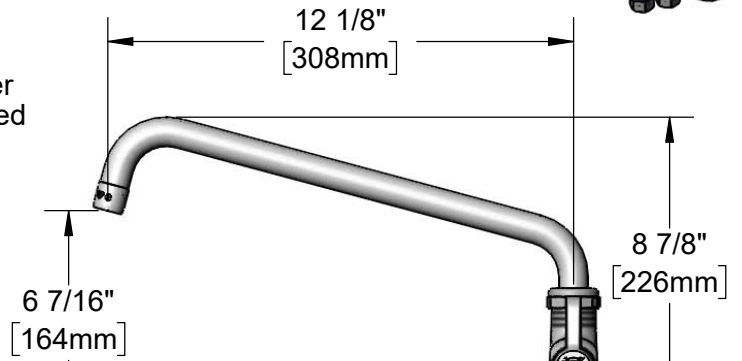

ADA Compliant

This Space for Architect/Engineer Approval

Job Name _____ Date _____

Model Specified _____ Quantity _____

Customer/Wholesaler _____

Contractor _____

Architect/Engineer _____

5SP-12
12" equip Swing Nozzle
w/ Laminar Flow Device.
Rigid Conversion Requires
014200-45 Lock Washer
(Sold Separately)

Quarter-Turn Ceramic
Cartridges, equip Lever
Handles w/ Color Coded
Screws

1 1/4"
[32mm]
Maximum
Thickness

Mounting Surface

Ø 2 1/4"
[56mm]

Ø 1 1/8"
[29mm]
Shank

18" Flexible
Stainless Steel
Supply Hoses

Compression Fittings for
5/8" O.D. Copper Tubing
(Remove Compression Nut
for 1/2" NPSM Male)

Rough-In Requirement:
Ø 1 1/2" [38mm] Mounting Hole

Model Number
5F-2SLX12

Product Specifications:
Single Hole Deck Mount Mixing Faucet w/ Quarter-Turn Ceramic Cartridges, equip Lever Handles, 12" equip Swing Nozzle & 18" Flexible Inlets

ITEM NO.	SALES NO.	DESCRIPTION
1	014250-45	Laminar Flow Device
2	5SP-12	12" equip Swing Nozzle
3	013839-25	equip Swivel Nut
4	013848-45	equip Swivel Piece O-Ring
5	013788-45	equip Quarter-Turn Ceramic Cartridge, LTC
6	5-HDL-L	equip Lever Handle w/ Color Coded Screws
7	002290-45	Lock Washer
8	000965-45	Lock Nut
9	012534-45	18" Flexible Supply Hose (2)
10	013787-45	equip Quarter-Turn Ceramic Cartridge, RTC