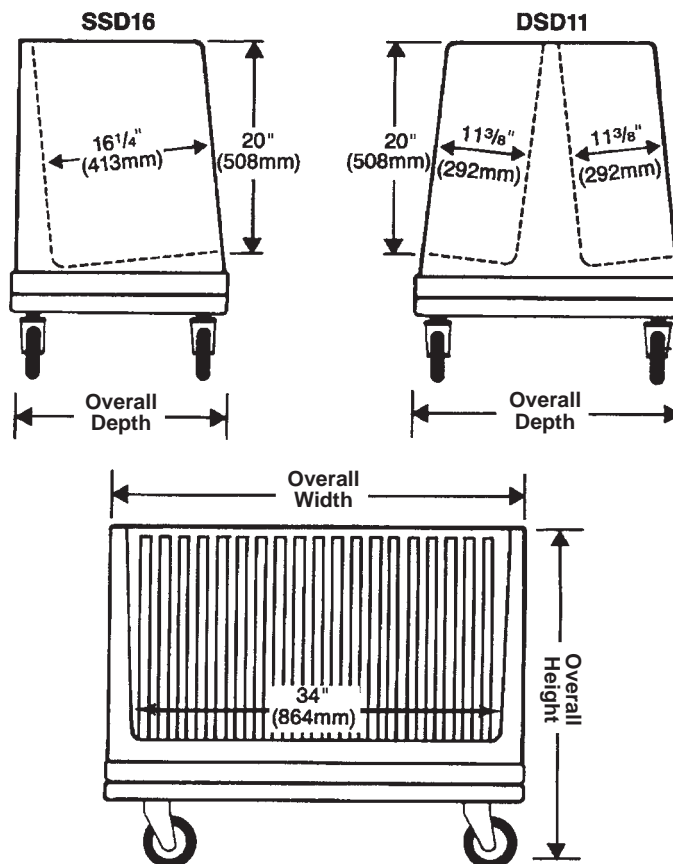

- New recessed handles increase maneuverability and make transport effortless.
- Low overall height allows for maximum space utilization and convenient under counter storage.
- Four 5" (127mm) diameter swivel casters (two with brakes) with neoprene wheels provide for easy maneuverability and positioning.

Specifications

Material: High-density polymer containing Microban Antimicrobial product protection.

Construction: Seamless, molded plastic; bins have 6° angle tilt.

Casters: Four B5DN swivel casters (two with brakes). Ball bearing swivel; ball bearing axle. Nickel-plated, pre-lubricated casters with neoprene tires bolted to chassis.

Optional Divider Assembly: One required per slide.

Protective Cover: Standard heavy-duty 6-mil vinyl cover.

Dimensions

Model No.	Overall Height		Overall Width		Overall Depth		Approx. Dish Capacity Per Column*	Approx. Tray Capacity Per Column*	Approx. Pkd. Wt.	
	(in.)	(mm)	(in.)	(mm)	(in.)	(mm)			(lbs.)	(kg)
SSD16	32 ¹⁵ / ₁₆	837	39 ⁵ / ₈	1007	21 ⁵ / ₈	550	60	80	82	37
DSD11	31 ¹⁵ / ₁₆	812	39 ⁵ / ₈	1007	29 ¹ / ₁₆	739	60	80	100	45