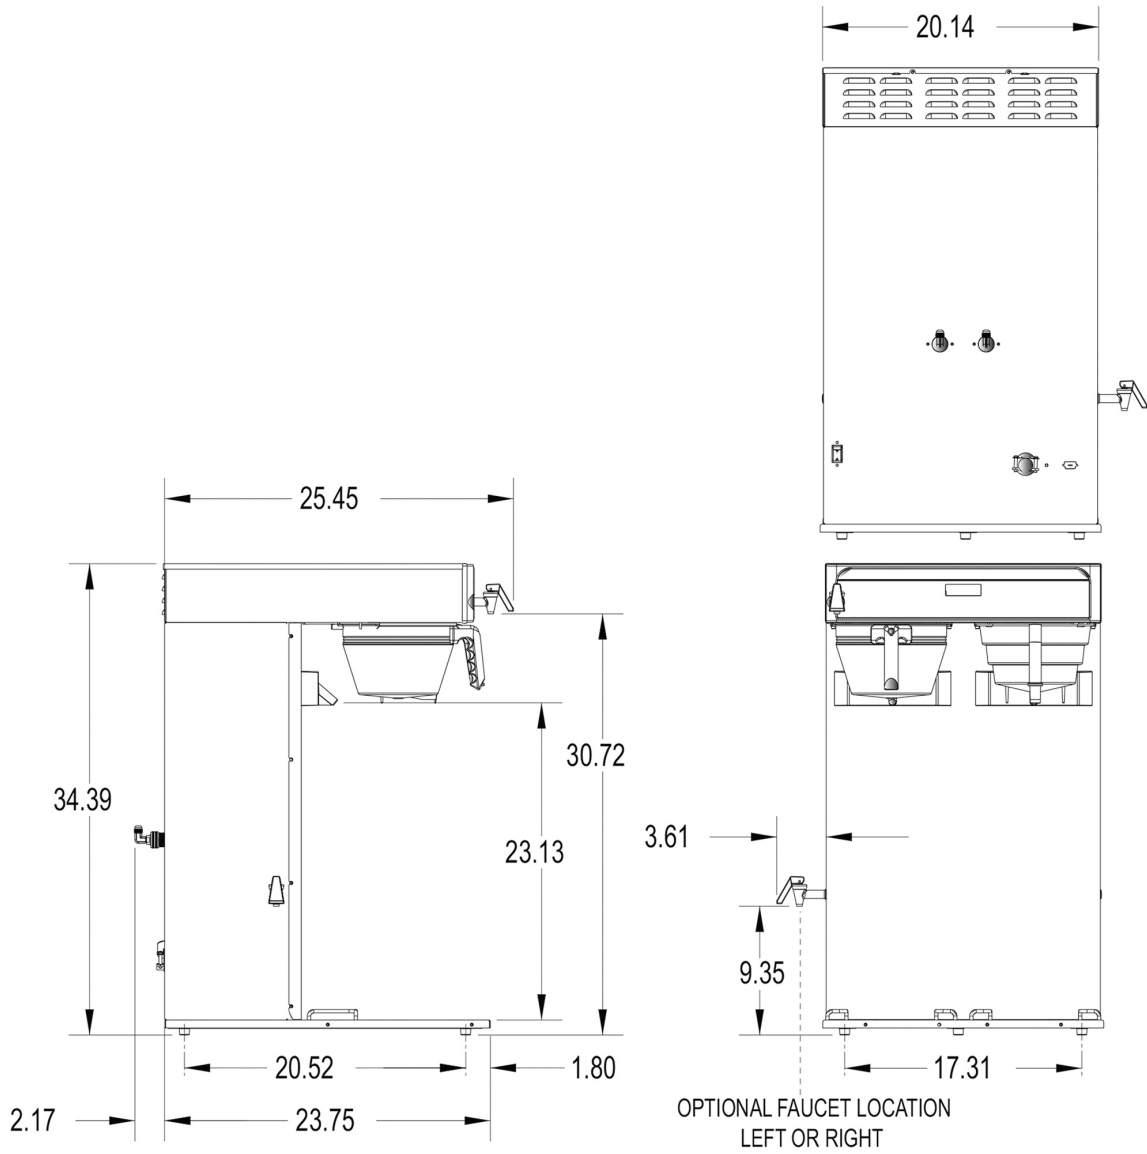

Created on:
01/03/2019

Unit			Shipping					
	Width	Height	Depth	Width	Height	Depth	Weight	Volume
English	20.1 in.	34.4 in.	23.8 in.	-	-	-	95.210 lbs	-
Metric	51.1 cm	87.4 cm	60.5 cm	-	-	-	43.187 kgs	-

BUNN® reserves the right to change specifications and product design without notice. Such revisions do not entitle the buyer to corresponding changes, improvements, additions or replacements for previously purchased equipment. For most current specifications and other info visit bunn.com.