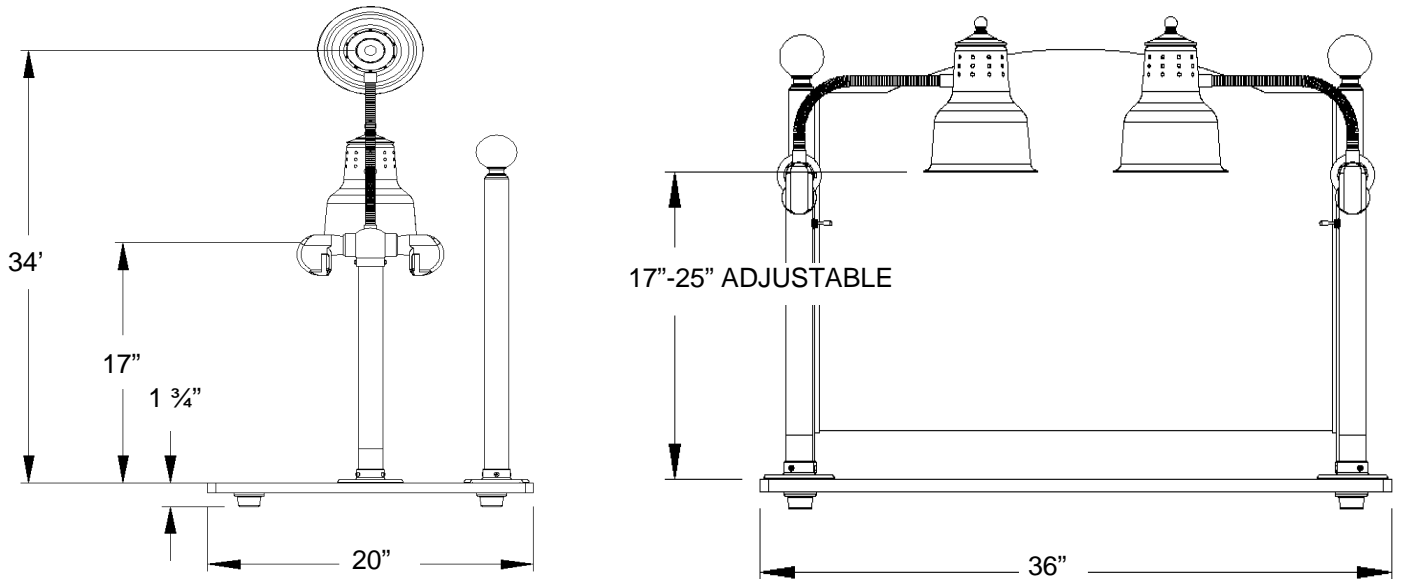

# Carving Displays

**Description:** Single or dual heat lamp fixtures mounted on an 36" x 20" x 1 3/4" thick solid surface base. Base to be routed with gravy lane. Clear etched glass sneeze guard is standard. Brass surfaces have a clear baked enamel finish. All internal components including lamp sockets and wiring are high temperature rated (200°C). Lamp body and fittings constructed of solid brass. Switch is rated for 15 amps @ 120 volts.