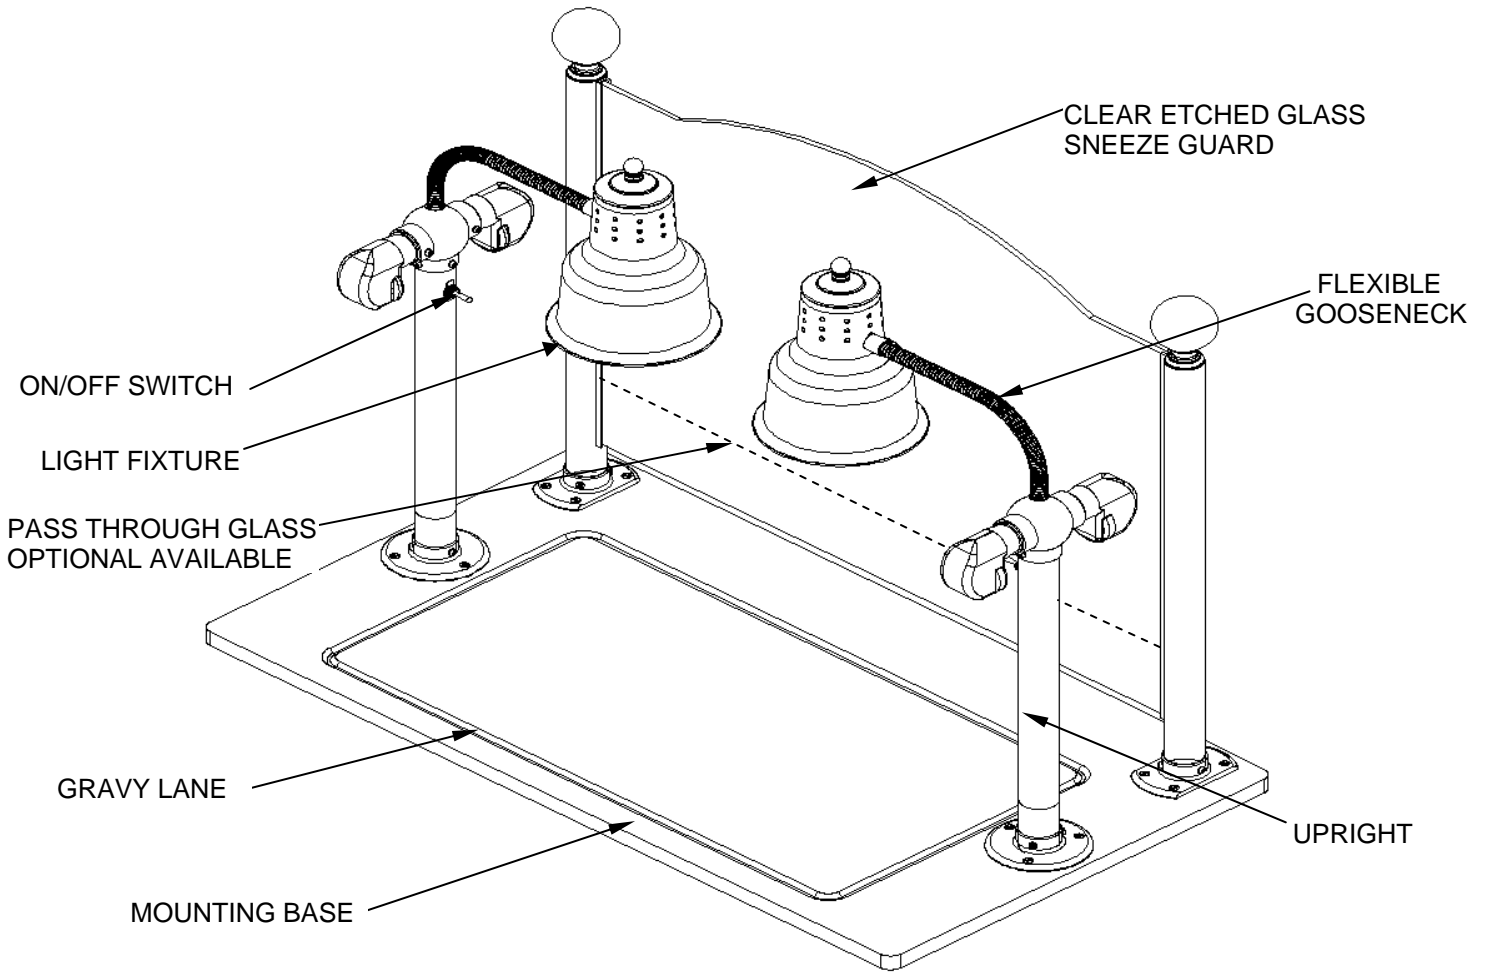

# Carving Displays

**Description:** Single or dual heat lamp fixtures mounted on an 36" x 20" x 1 3/4" thick solid surface base. Base to be routed with gravy lane. Clear etched glass sneeze guard is standard. Brass surfaces have a clear baked enamel finish. All internal components including lamp sockets and wiring are high temperature rated (200°C). Lamp body and fittings constructed of solid brass. Switch is rated for 15 amps @ 120 volts.