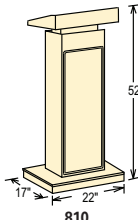

810

800x TECHNICAL SPECIFICATIONS

Dimensions: 46"H x 22"W x 17"D
Weight: #800x — 71 lbs.
Inside Shelf: 12"W x 4"D
SOUND SPECIFICATIONS
Power Output: 40 Watts
Microphones: 2 Condenser type: Handheld w/ 9' Cable; Tie-Clip/Lavalier with 10' Cable
Speakers: Four 6" Full Range
Controls: Four Volume, Bass/Treble, On/Off
Inputs: Two Mics, One Aux
Wireless: Switchable; Two Frequency
Outputs: Line out 1 — Extension Speaker
Line out 2 — Tape Recorder
Fuse: Internally Mounted, 2A
Power Supply: 117 Volt AC; 12 V DC w/ Optional Battery
Recharger: Internally mounted; with LED indicator
Minor Assembly Required