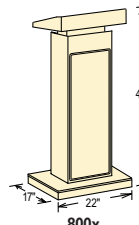

#111PLS Power Plus Lectern

Our most popular lectern has made its mark in every venue. Clean, functional styling, great sound and ease of use has made this lectern everyone's favorite. Now available with built in optional wireless microphones.

SHOWN IN MAHOGANY

FOR MID-SIZED AUDIENCES UP TO 900

ILLUMINATED BY A BRASS LAMP

SHOWN IN MEDIUM OAK

4 CONCEALED EASY ROLL CASTERS

#810 The Orator HEIGHT ADJUSTING

SHOWN IN MEDIUM OAK

HEIGHT ADJUSTABLE
READING SURFACE ADJUSTS IN HEIGHT FROM 42" TO 52"

#800X The Orator STANDARD HEIGHT

Built-In Full Featured Amplifier for 111PLS and 800x with Technologically Advanced (MP3 Compatible) Media Aux 1/8" Input

111PLS TECHNICAL SPECIFICATIONS

Dimensions: #111PLS — Floor Lectern 46"H x 22"W x 17"D
Weight: #111PLS — Floor Lectern 58 lbs.
Inside Shelf: 20.5"W x 6"D
Power Output: 30 Watts
Microphones: 2 Condenser type: Handheld w/ 9' Cable; Tie-Clip Lavalier with 10' Cable
Speakers: #111PLS — Four 8" Full Range
Inputs: Two Mics, One Aux Line
Wireless: Switchable; Two Frequency
Outputs: Line out 1 — Extension Speaker
Line out 2 — Tape Recorder
Controls: Four Volume, Bass/Treble, On/Off
Fuse: Internally Mounted, 2A
Power Supply: 117 Volt AC; 12 V DC w/ Optional Battery
Recharger: Internally mounted; w/LED indicator
Minor Assembly Required

810 TECHNICAL SPECIFICATIONS

Dimensions: 42"H (lowered) x 22"W x 17"D
Weight: 78 lbs.
Inside Shelf: 12"W x 4"D
Minor Assembly Required

800x TECHNICAL SPECIFICATIONS