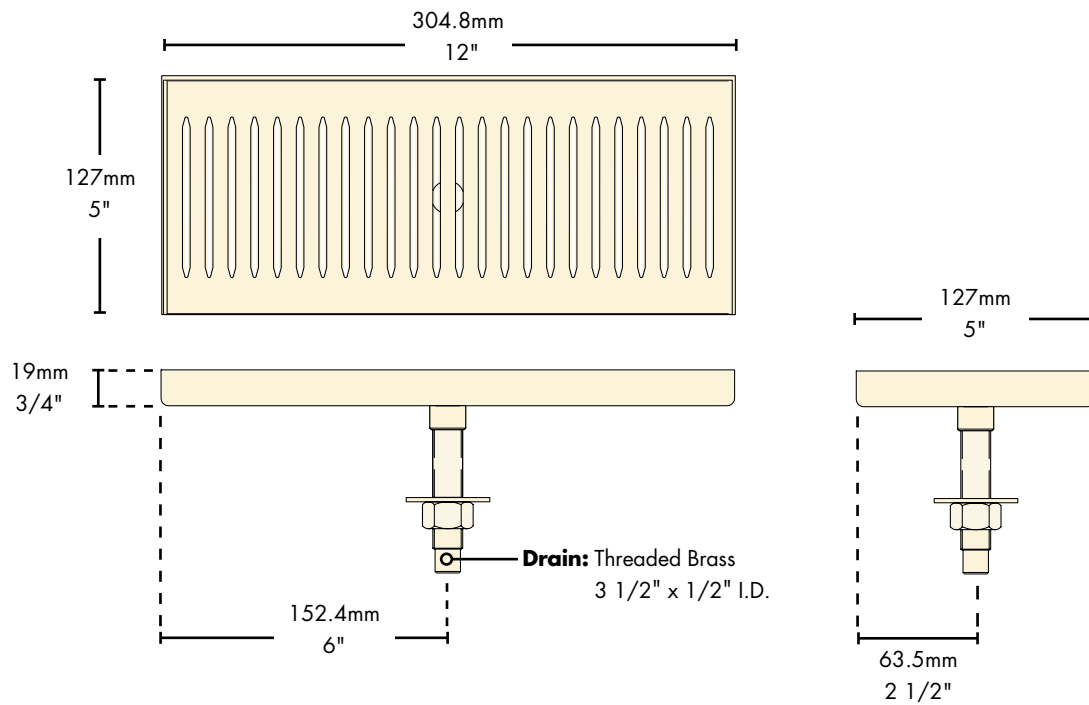

Specifications

Micro Matic reserves the right to change specifications without notice.

Part No.	Description	Shipping Weight	Box Dimensions
☐ DP-120D	Stainless Steel	1.36 kg 3 lbs	356mm L x 203mm W x 102mm H 14"L x 8"W x 4"H
☐ DP-120DSSPVD	PVD Brass	1.36 kg 3 lbs	356mm L x 203mm W x 102mm H 14"L x 8"W x 4"H

Dimensions

Copyright ©2007 Micro Matic USA, Inc. All Rights Reserved.

00183.D0507 12.07

www.micromatic.com

Toll Free: 1-(866) 327-4159

West	Central	Southeast	Northeast
19791 Bahama Street Northridge, CA 91324 Tel. (818) 701-9765 Fax. (818) 701-9844	10726 North Second Street Machesney Park, IL 61115 Tel. (815) 968-7557 Fax. (815) 968-0363	16121 Flight Path Drive Brooksville, FL 34604 Tel. (352) 799-6331 Fax. (352) 796-2429	4601 Saucon Creek Road Center Valley, PA 18034 Tel. (610) 625-4464 Fax. (610) 625-4466