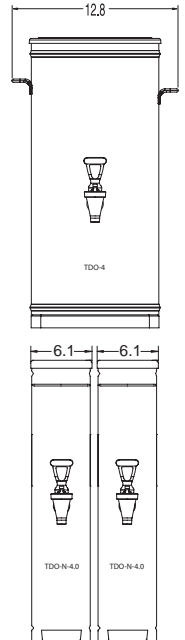

## 4.0 Gallon Narrow Iced Beverage Dispenser

#### Narrow Beverage Dispenser

*Space-saving iced beverage dispenser expands the variety of offerings in limited counter space*

- Dispenser has 4 gallon (15.1L) capacity.
- Integrated lid retainer prevents tampering.
- Two dispensers, placed side-by-side, allow added flexibility and twice the capacity within the same footprint as one TDO-4.
- Front - back handles for reduced counterspace usage.
- Three and four-gallon indicators.
- Integrated drip tray.
- For use with 39696.0000 TDO-N Locater Guide on BUNN TB-3 and TB-3Q brewers with 29" trunk height.

#### TDO-N-4

Dimensions:  
21"H x 6.1"W x 23.6"D  
(53.3cm H x 15.2cm W x 60cm D)

#### Shown with TB-3 brewer

Overall depth with locater guide in place: 29"