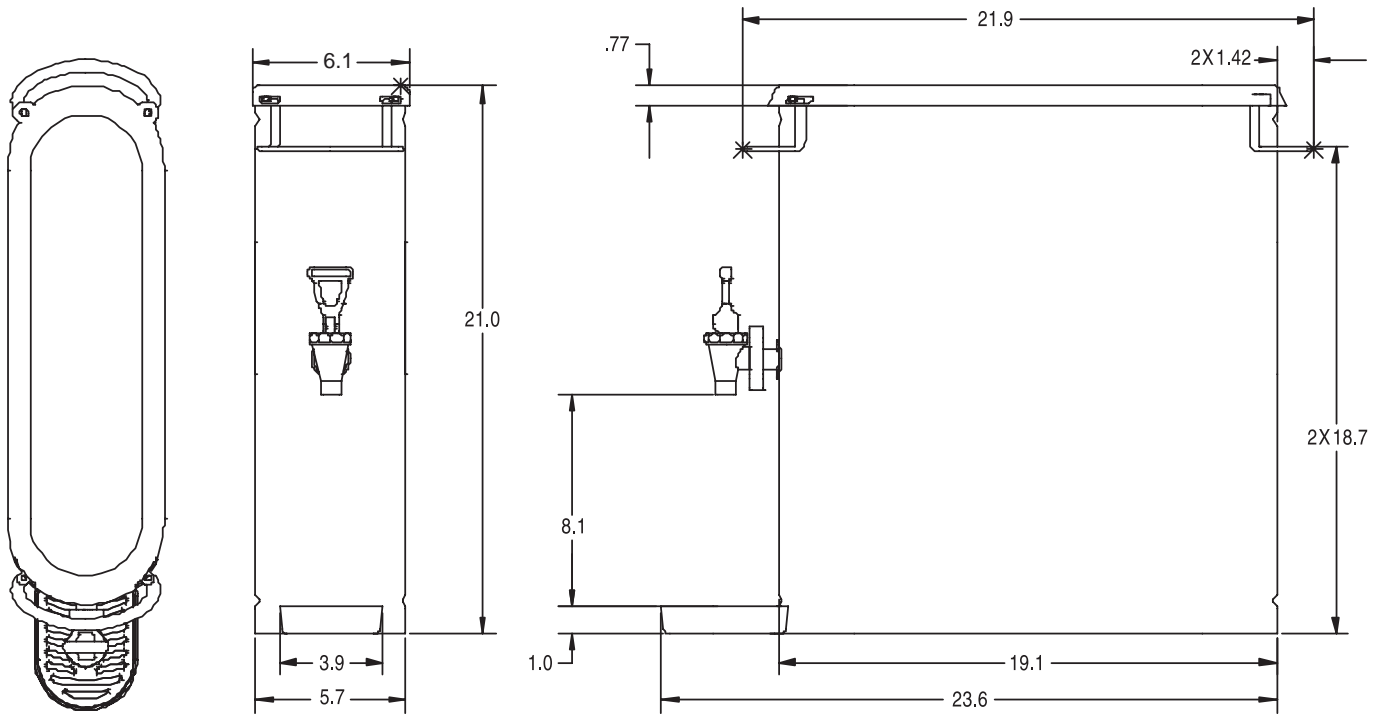

Dimensions & Specifications

Model	Product #	Capacity	Handles	Cubic Measure	Shipping Weight
TDO-N-4.0	39600.0002	4 Gallons (15.1 litres)	Front/Back	2.2 ft³	12.3 lbs.

TDO-N-4.0