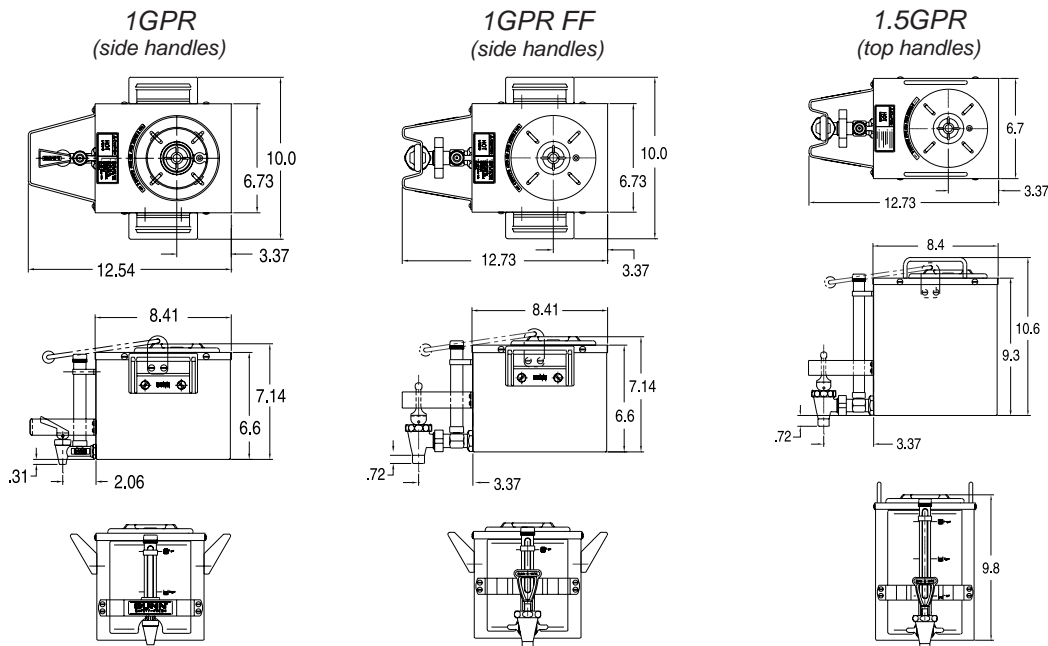

Related Products

One Position Drip Tray

For use with Single/Single SH
 Product No. : 26830.0000

Two Position Drip Tray

For use with Dual/Dual SH
 Product No. : 27150.0000

One Position Drip Tray

For use with RWS1
 Product No. : 20213.0103

Two Position Drip Tray

For use with RWS2
 Product No. : 20213.0100

Model

Agency Listing

1GPR

1.5GPR

RWS1

Dimensions & Specifications

Model	Product #	Capacity	Cu. Ft.	Shipping Weight	Cord Attached
1GPR (bail handle)	12487.0001	1 gallon	1.0	8.5 lbs.	N/A
1GPR (side handles)	12487.0003	1 gallon	1.0	8.5 lbs.	N/A
1GPR-FF (bail handle, fast flow faucet)	12487.0005	1 gallon	1.0	9 lbs.	N/A
1.5GPR-FF (top handles, fast flow faucet)	20950.0004	1½ gallons	1.0	10 lbs.	N/A

Model	Product #	Volts	Amps	Watts	Capacity	Cu. Ft.	Shipping Weight	Cord Attached
RWS1 (plastic legs)	12203.0010	120	.8	100	1GPR or 1.5GPR	1.0	7 lbs.	Yes
RWS1 (satin nickel legs)	12203.0014	120	.8	100	1GPR or 1.5GPR	1.0	9 lbs.	Yes