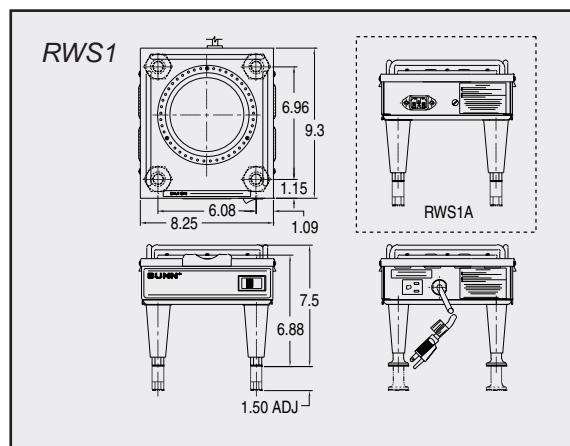

1 Gallon GPR w/RWS1

(Server and Warmer sold separately)
 Dimensions: 14" H x 8.5" W x 12.7" D
 (35.6cm H x 21.6cm W x 32.2cm D)

For current specification sheets and other information, go to www.bunn.com.

Two Position Drip Tray

For use with RWS2
 Product No. : 20213.0100

Model

Agency Listing

1GPR

1.5GPR

RWS1

Dimensions & Specifications

Model	Product #	Capacity	Cu. Ft.	Shipping Weight	Cord Attached
1GPR (bail handle)	12487.0001	1 gallon	1.0	8.5 lbs.	N/A
1GPR (side handles)	12487.0003	1 gallon	1.0	8.5 lbs.	N/A
1GPR-FF (bail handle, fast flow faucet)	12487.0005	1 gallon	1.0	9 lbs.	N/A
1.5GPR-FF (top handles, fast flow faucet)	20950.0004	1½ gallons	1.0	10 lbs.	N/A

Model	Product #	Volts	Amps	Watts	Capacity	Cu. Ft.	Shipping Weight	Cord Attached
RWS1 (plastic legs)	12203.0010	120	.8	100	1GPR or 1.5GPR	1.0	7 lbs.	Yes
RWS1 (satin nickel legs)	12203.0014	120	.8	100	1GPR or 1.5GPR	1.0	9 lbs.	Yes