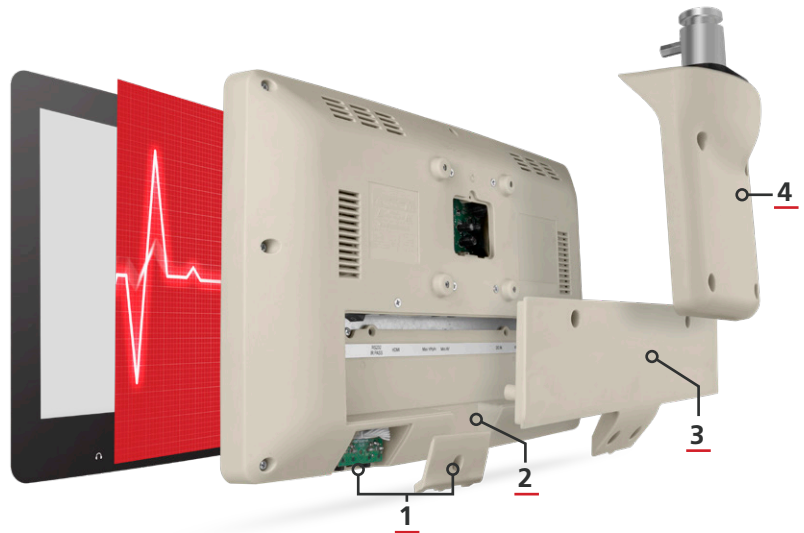

The **JA80 swing arm**, was made to support the J14HV840 TV. An internal braking system ensures the arm stays put. An optional halo provides 360° protection, and allows the TV & arm to be moved without putting stress on the unit. The **JPS24D power supply**, is RCA's UL listed power supply that secures to the wall mount, to provide power over coax. They all work together to create the perfect personal TV.

JA80

* Master remote R230D2, not included in standard TV box. Contact RCA to order.

FEATURES

For full list of features, contact RCA support

Healthcare UL Listed	Pro:Idiom	Ultra Wide Viewing Angle	3-in-1 Power Option
Channel Remapping	Channel Settings	IR Pass-thru	USB Cloning Capable
Volume Limiter Initial Volume	Smart IR	USB Charging Port	USB File Play
Custom Splash Screen	Power Over Coax	Dual Jack Headphone	Field Replaceable
Energy Saving LED Tech.	Touch Screen Controls	2 Year Warranty	

SPECIFICATIONS

HV SERIES

J14HV840 Parts

- 1 | **Headphone jack cover** easily removable plate, for easy replacement.
- 2 | **TV Stand** allows TV to be placed on a dresser or other furniture. A 3-in-1 TV feature.
- 3 | **Back Plate** for use when mounting TV to a flex arm. When used with headphone cover (1) it conceals the entire TV.
- 4 | **Arm Attachment** is used to attach TV to a flex arm. Conceals powered coaxial cable. A 3-in-1 TV feature.

Model	J14HV840
Video	
Screen Size (Diagonal)	14"
Resolution	1920 x 1080 (HD)
Digital Rights Management	Pro:Idiom™
Type	Direct-Lit LED
Brightness (Typical)	300 cd/m ²
Response Time (Typical)	35 ms
Viewing Angle	178° x 178°
Frame Rate	60 Hz
Tuners	NTSC/ATSC/Clear QAM Tuner
Manufacturer Part #	J14HV840