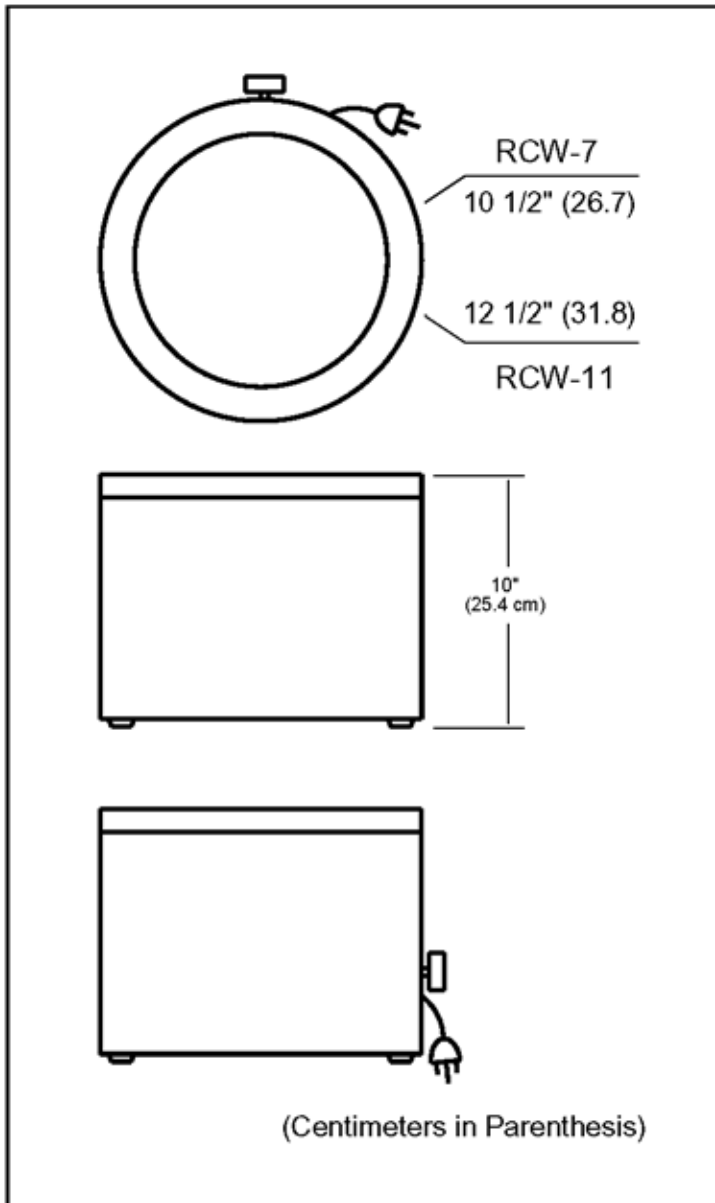

**MODEL RCW-11**

Built Solid

- 7 qt. (RCW-7) or 11 qt. (RCW-11) capacity
- Stainless steel housing with stainless steel liner.
- Thermostatic control
- Raised liner edge (marine lip) prevents outside condensation
- Electric low watt density element provides fast, even heat.
- Wet or dry operation
- Uses standard insets and covers (not included)

See reverse side for product specifications.

PRODUCT:

QUANTITY:

ITEM #:

PRODUCT SPECIFICATIONS

Construction:

Stainless steel well pan and housing, fiberglass insulation.

Dimensions:

RCW-7: Diameter 10 1/2" (26.7 cm)
Height 10" (25.4 cm)
RCW-11: Diameter 12 1/2" (31.8 cm)
Height 10" (25.4 cm)

Electrical Information:

Each unit is equipped with a 60", three wire grounded power cord which terminates with a standard three pronged male plug. The 120V unit uses a NEMA 5-15P plug.

Electrical Specifications:

RCW-7: 120V, 1000W, 8.3 Amps
RCW-11: 120V, 1200W, 10.0 Amps

Capacity:

RCW-7: 7 qts. (6.6 L)
Holds standard 7 quart inset.
RCW-11: 11 qts. (10.4 L)
Holds a standard 11 quart inset