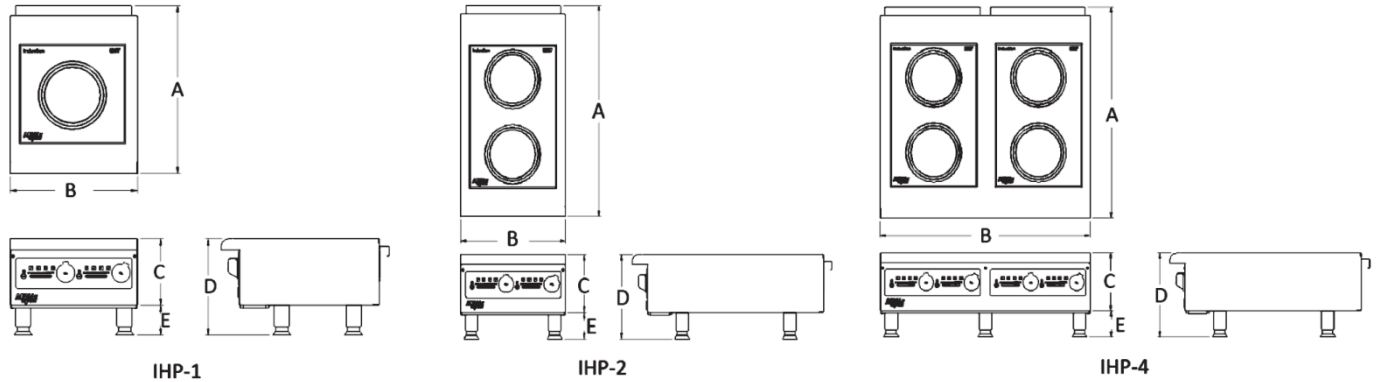

Induction Cooking Commercial Hot Plate

Models ☐ IHP-1 ☐ IHP-2 ☐ IHP-4

PRODUCT:

QUANTITY:

ITEM:

Model	A	B	C	D	E
IHP-1	24 1/2"	17"	8 7/8"	12 7/8"	4"
IHP-2	32 1/4"	17"	8 7/8"	12 7/8"	4"
IHP-4	32 1/4"	32 1/2"	8 7/8"	12 7/8"	4"

Product Specifications

Construction:

Stainless steel front and legs. Stainless steel body with Shott Glass top. Aluminized steel, bottom and back

Electrical Information:

Each unit is equipped with at least a 66", three wire grounded power cord, which terminates with a standard three-pronged male plug.

Shipping Information:

See table for weight
Freight Class 92 1/2
FOB: Wyoming, 82007

Electrical Specifications:

Model	Size	Voltage	HZ	Watts/Hob	Phase	Amps	Plug Type	Shipping Weight
IHP-1	1-Hob	208/240V AC	50/60	3200/3500	1	13/15	6-20P	50lbs (22.7kg)
IHP-2	2-Hob	208/240V AC	50/60	6200/7000	3	22/25	15-30P	115lb (53.2kg)
IHP-4	4-Hob	208/240V AC	50/60	12800/14000	3	(2)x22/25	(2)x15-30P	260lb (118kg)

Note: The 4-HOB unit is equipped with 2 power cords, and requires 2 outlets to operate.

*APW Wyott reserves the right to modify specifications or discontinue models without incurring obligation.