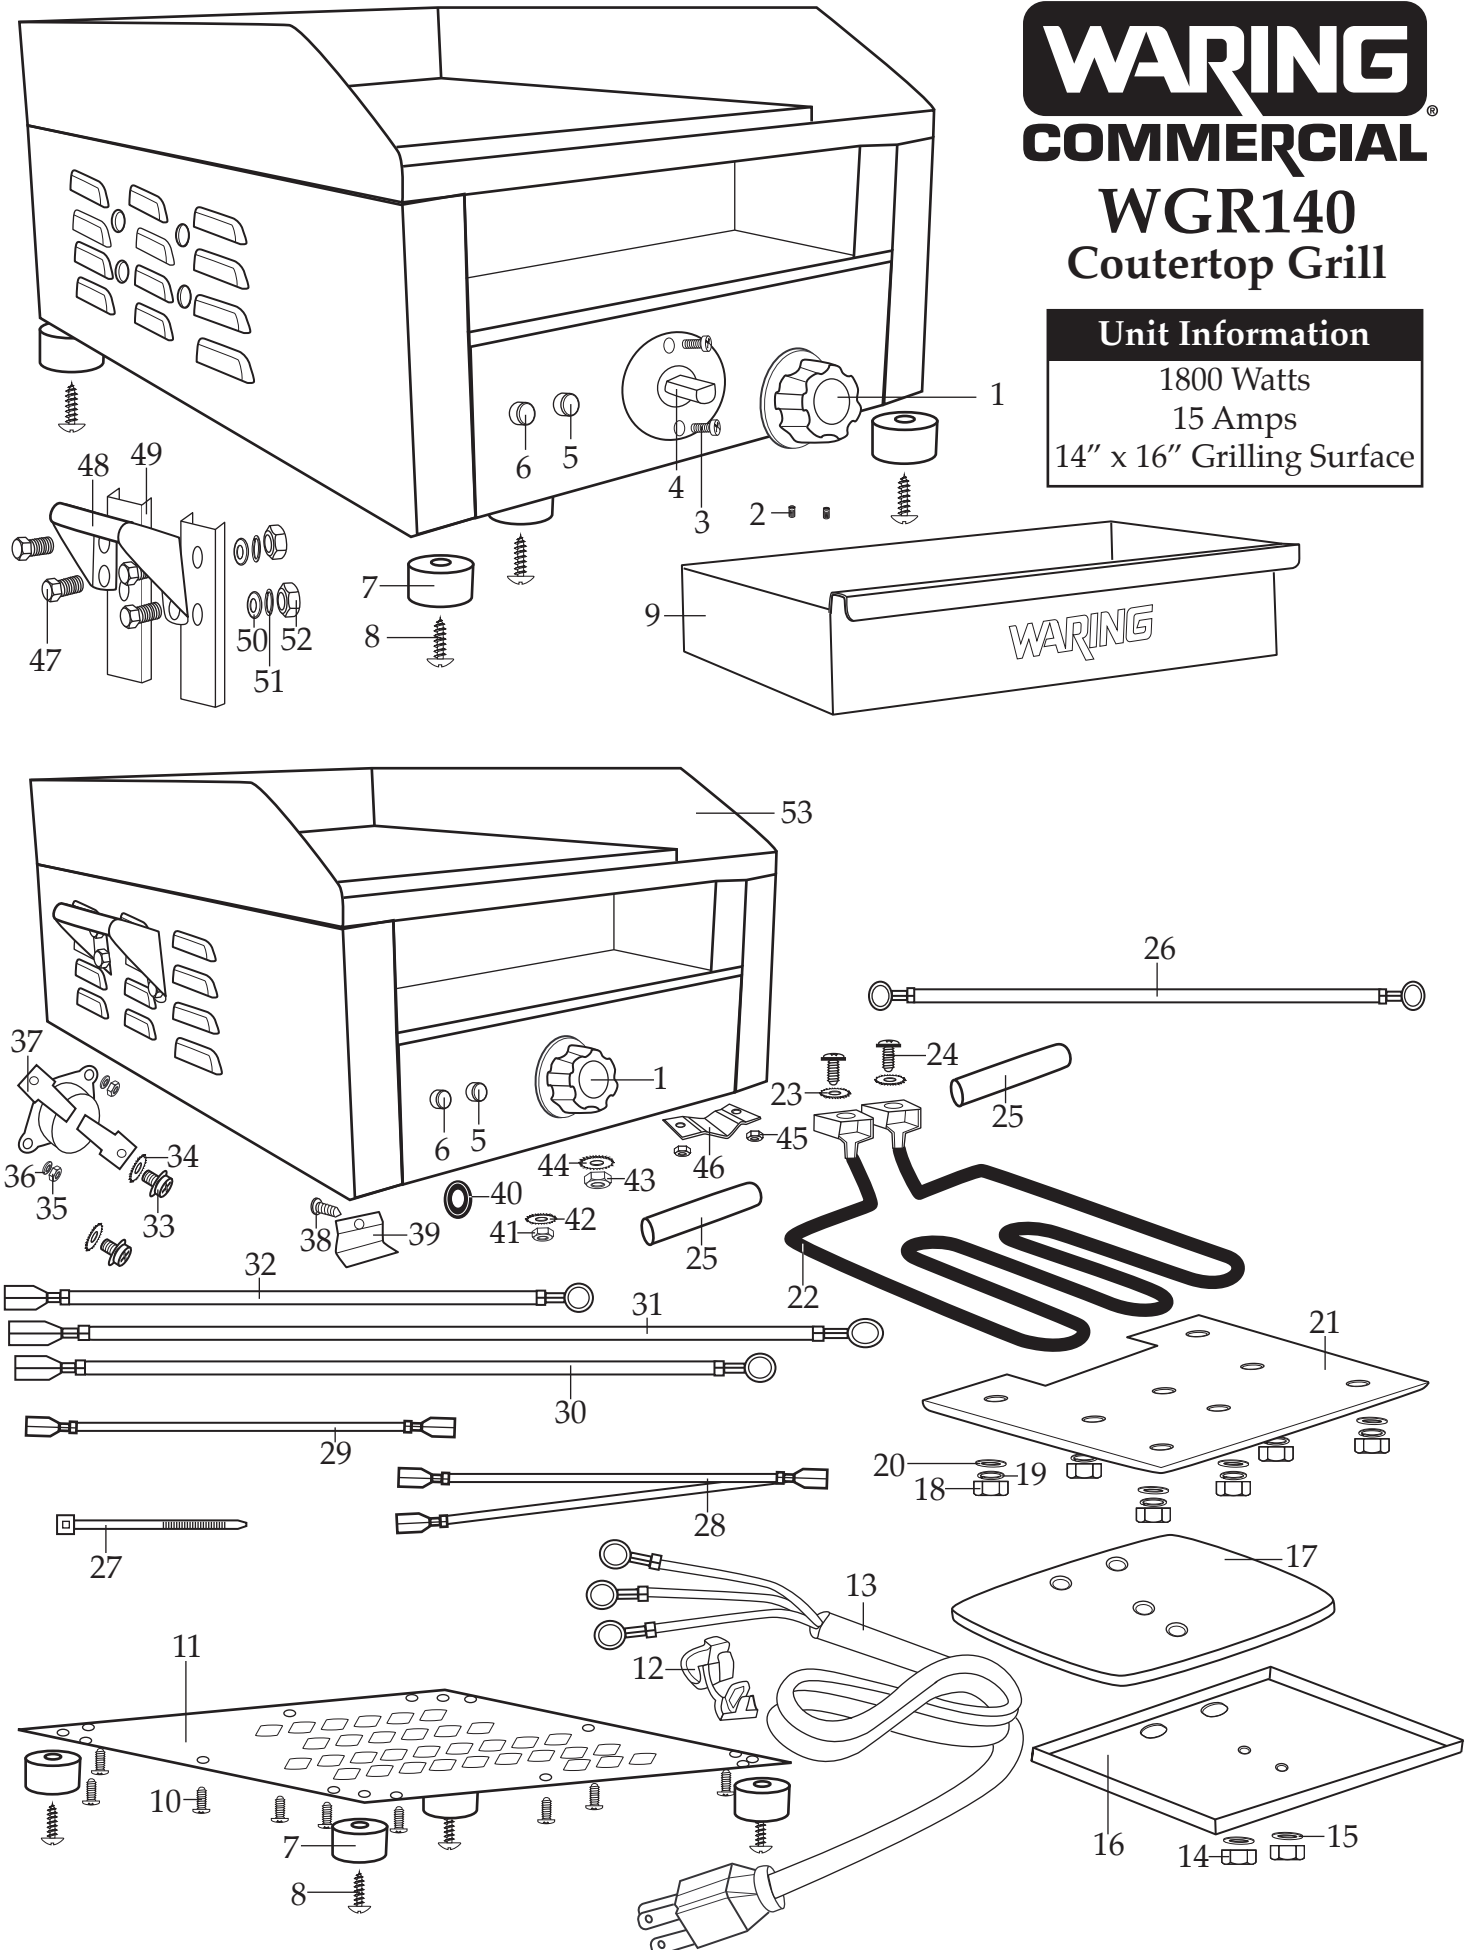

WARING COMMERCIAL

WGR140 Coutertop Grill

Unit Information

1800 Watts
15 Amps
14" x 16" Grilling Surface

Illustration #	Part #	Description
1	028626	Control Knob
2	028627	Set Screw 2 Req.'d
3	029943	Screw /thermostat 2 Req.'d
4	030013	Thermostat
5	030515	Ready Light /green
6	029941	Power Light /red
7	028622	Foot 4 Req.'d
8	028623	Foot Screw 4 Req.'d
9	030516	Tray
10	030006	Screw 12 Req.'d
11	030517	Bottom Plate
12	030518	Strain Relief
13	030519	Cord Set
14	030522	Nut 2 Req.'d
15	029963	Washer 2 Req.'d
16	030520	Insulation Plate
17	030521	Insulation
18	030522	Nut 8 Req.'d
19	029963	Spring Washer 8 Req.'d
20	029964	Washer 8 Req.'d
21	030523	Element Plate
22	030524	Element
23	029959	Lock Washer 2 Req.'d
24	029958	Screw 2 Req.'d
25	030525	Rubber Sleeve 2 Req.'d
26	030526	Lead /black (element to ceramic seal)
27	013731	Wire Tie 5 Req.'d
28	030527	Leads /double white (thermostat to ready light) (thermostat to power light)
29	030528	Lead /white (thermostat to ready light)

Illustration #	Part #	Description
30	030529	Lead / white 20.5" (power light to ceramic spacer)
31	030530	Lead / red 25" (thermostat to thermal cut-off)
32	030531	Lead / red (element to thermostat)
33	030075	Screw 2 Req.'d
34	030076	Lock Washer 2 Req.'d
35	029998	Nut 2 Req.'d
36	029997	Washer 2 Req.'d
37	030074	Thermal Cut-off
38	030006	Screw
39	030532	Bracket / thermostat wire
40	030533	Housing Lead Protector
41	030534	Nut / ground
42	029959	Lock Washer / ground
43	030535	Nut / ceramic seal
44	030536	Lock Washer / ceramic seal
45	030537	Nut 2 Req.'d
46	030538	Bracket / thermostat
47	030540	Bolt 4 Req.'d per handle
48	030539	Handle 2 Req.'d
49	030541	Bracket 2 Req.'d per handle
50	030542	Washer 4 Req.'d per handle
51	030543	Spring Washer 4 Req.'d per handle
52	030544	Nut 4 Req.'d per handle
53	030545	Top Housing with Grill Plate and Handles