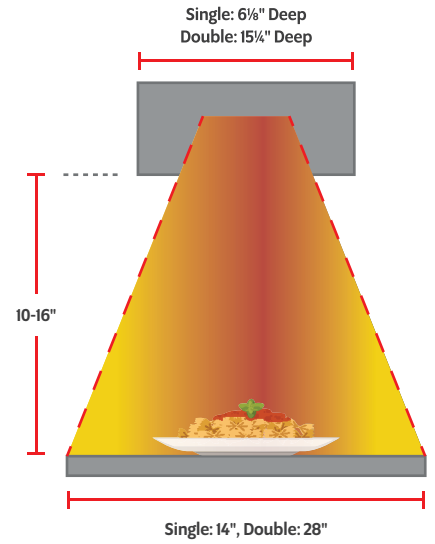

PORTABLE SERVIT STRIP WARMER KITS

SERVIT *HOLD IT
HEAT IT
MOVE IT*

Heat Comparison

ServIt Strip Warmers keep more area hot with fewer cold zones than the competition. Strip warmers with more cold zones yield more risk of food safety violations and bad impressions to your customers. With ServIt, food remains hot and ready at safe temperatures, without drying out.

Single Strip
Warmers
Mounted at 10"