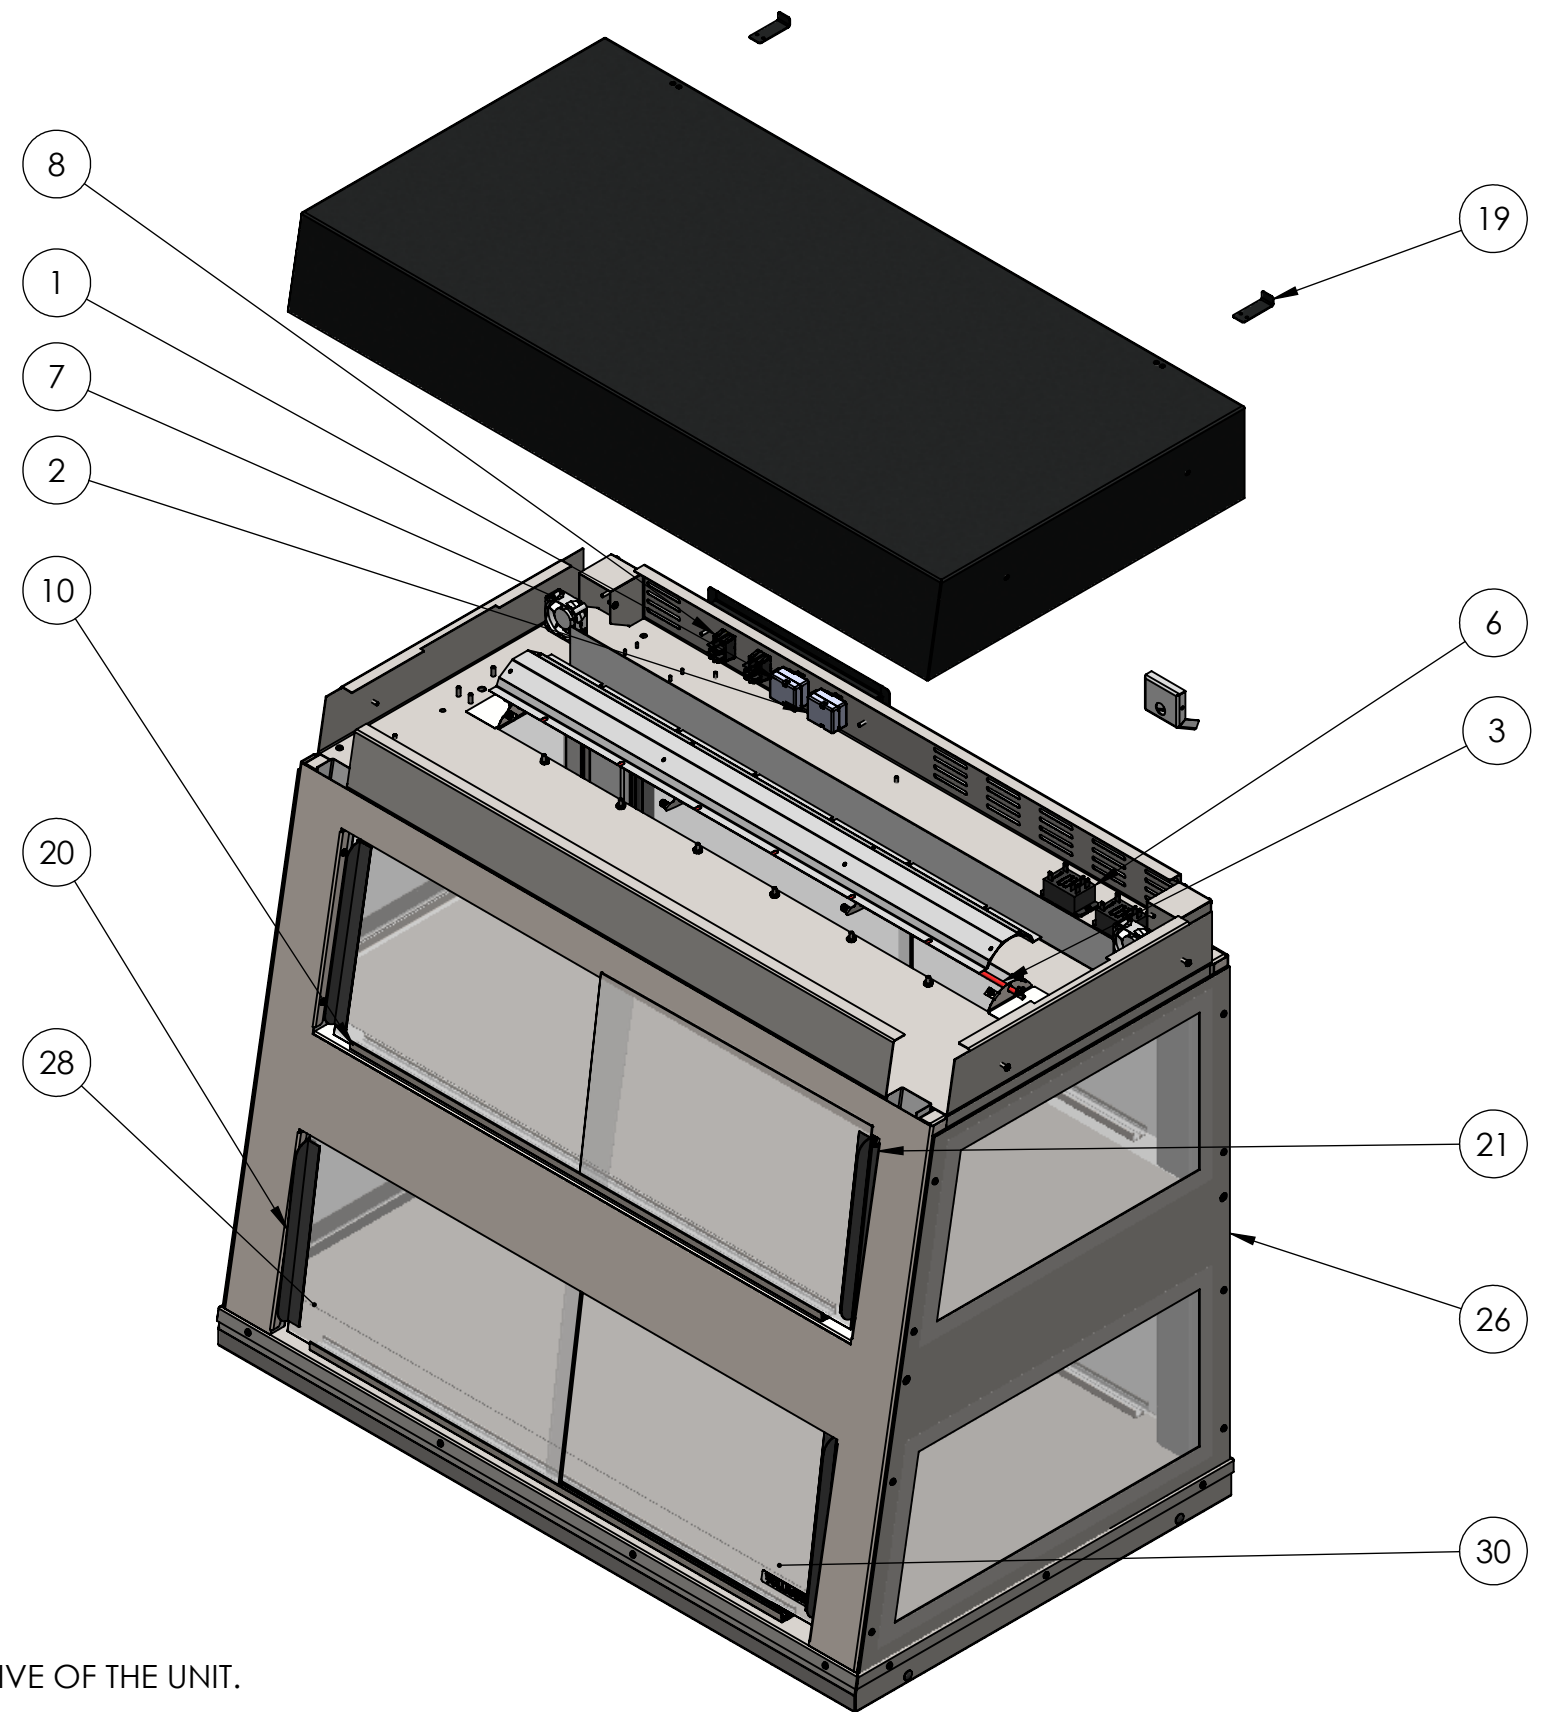

ITEM NO.	PART NUMBER	DESCRIPTION	QTY
1	356818-1	REGULATING THERMOSTAT 90C	1
2	356819-1	REGULATING THERMOSTAT 100C	1
3	1791528-1	HEATING ELEMENT SIZE 36 RED	2
4	2351601-1	HEAVY DUTY 4" LEG	4
5	353200-1	HOT HOLDING THERMOMETER	2
6	351310-1	RELAY	2
7	351486-1	FAN, 12VDC, 50MM X 50MM X 20MM	2
8	352774-1	RECT POWER SWITCH 240V DPST	2
9	351788-06-1	CONTROL KNOB- - HEAT STRIP	2
10	353119-1	FMA DOOR TRACK, BK HFM-36	4
11	B400320	14 GA STRAIGHT STRAIN RELIEF	1
12	B401050	CORD,POWER,14/3,60" 6-20 PLUG	1
13	RDC0145	POWER FOR LED	1
14	355549-2	CHANNEL COVER UPPER LEFT - HCM	1
15	355550-2	CHANNEL COVER LOWER LEFT - HCM	1
16	355562-2	CHANNEL CVR LOWER RIGHT - HCM	1
17	356612-2	CONTROL BEZEL - HCM BLK	1
18	355623-2	CHANNEL CVR UPPER RIGHT - HCM	1
19	356613-2	TONG HOLDER - HCM BLK	2
20	355619-1	GLASS REAR HANDLE - HCM	8
21	355620-1	DOOR TRIM SEAL - HCM	4
22	355625-1	LED - HCM-3	4
23	356817-1	OVERLAY-HHM	1
24	356284-1	HHM OPERATOR MANUAL	1
25	356239-1	SHELF HEATER VHB TAPE SPARE	1
26	356378-2	RIGHT PANEL SPARE - HCM	1
27	356379-2	LEFT PANEL SPARE - HCM	1
28	356380-2	REAR GLASS SPARE - HCM-3	6
29	356383-2	SHELF HEATER SPARE - HCM-3	2
30	356815-2	REAR GLASS SPARE-LOGO 3P	2

NOTES:

- RIGHT AND LEFT DIRECTIONS ARE GIVEN FROM THE CUSTOMER FACING PERSPECTIVE OF THE UNIT.
- ITEMS 353200-1, 355929-1, 356239-1 NOT SHOWN