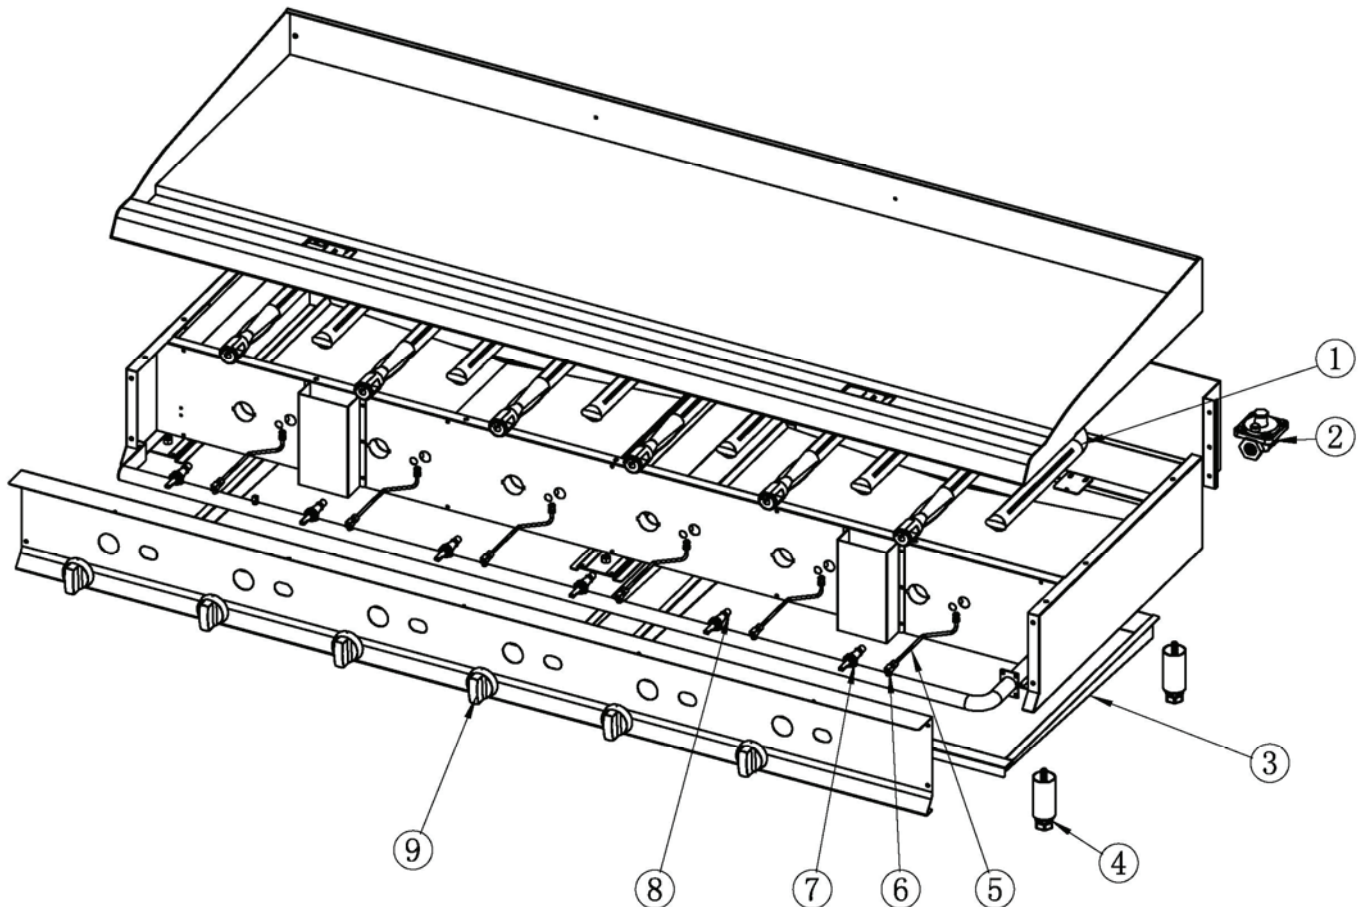

Parts Manual

Key	Item Number	Qty	Description
	351GMCPG15-NAT	1	
	351GMCPG24-NAT	2	
	351GMCPG36-NAT	3	
	351GMCPG48-NAT	4	
	351GMCPG60NL-NAT	5	Orifice 3511068641
	351GMCPG72NL-NAT	6	
8			
	351GMCPG15-LPG	1	
	351GMCPG24-LPG	2	Orifice 3511068651
	351GMCPG36-LPG	3	
	351GMCPG48-LPG	4	
	351GMCPG60NL-LPG	5	
	351GMCPG72NL-LPG	6	
9			
	351GMCPG15	1	
	351GMCPG24	2	
	351GMCPG36	3	Dial 3511473191
	351GMCPG48	4	
	351GMCPG60NL	5	
	351GMCPG72NL	6