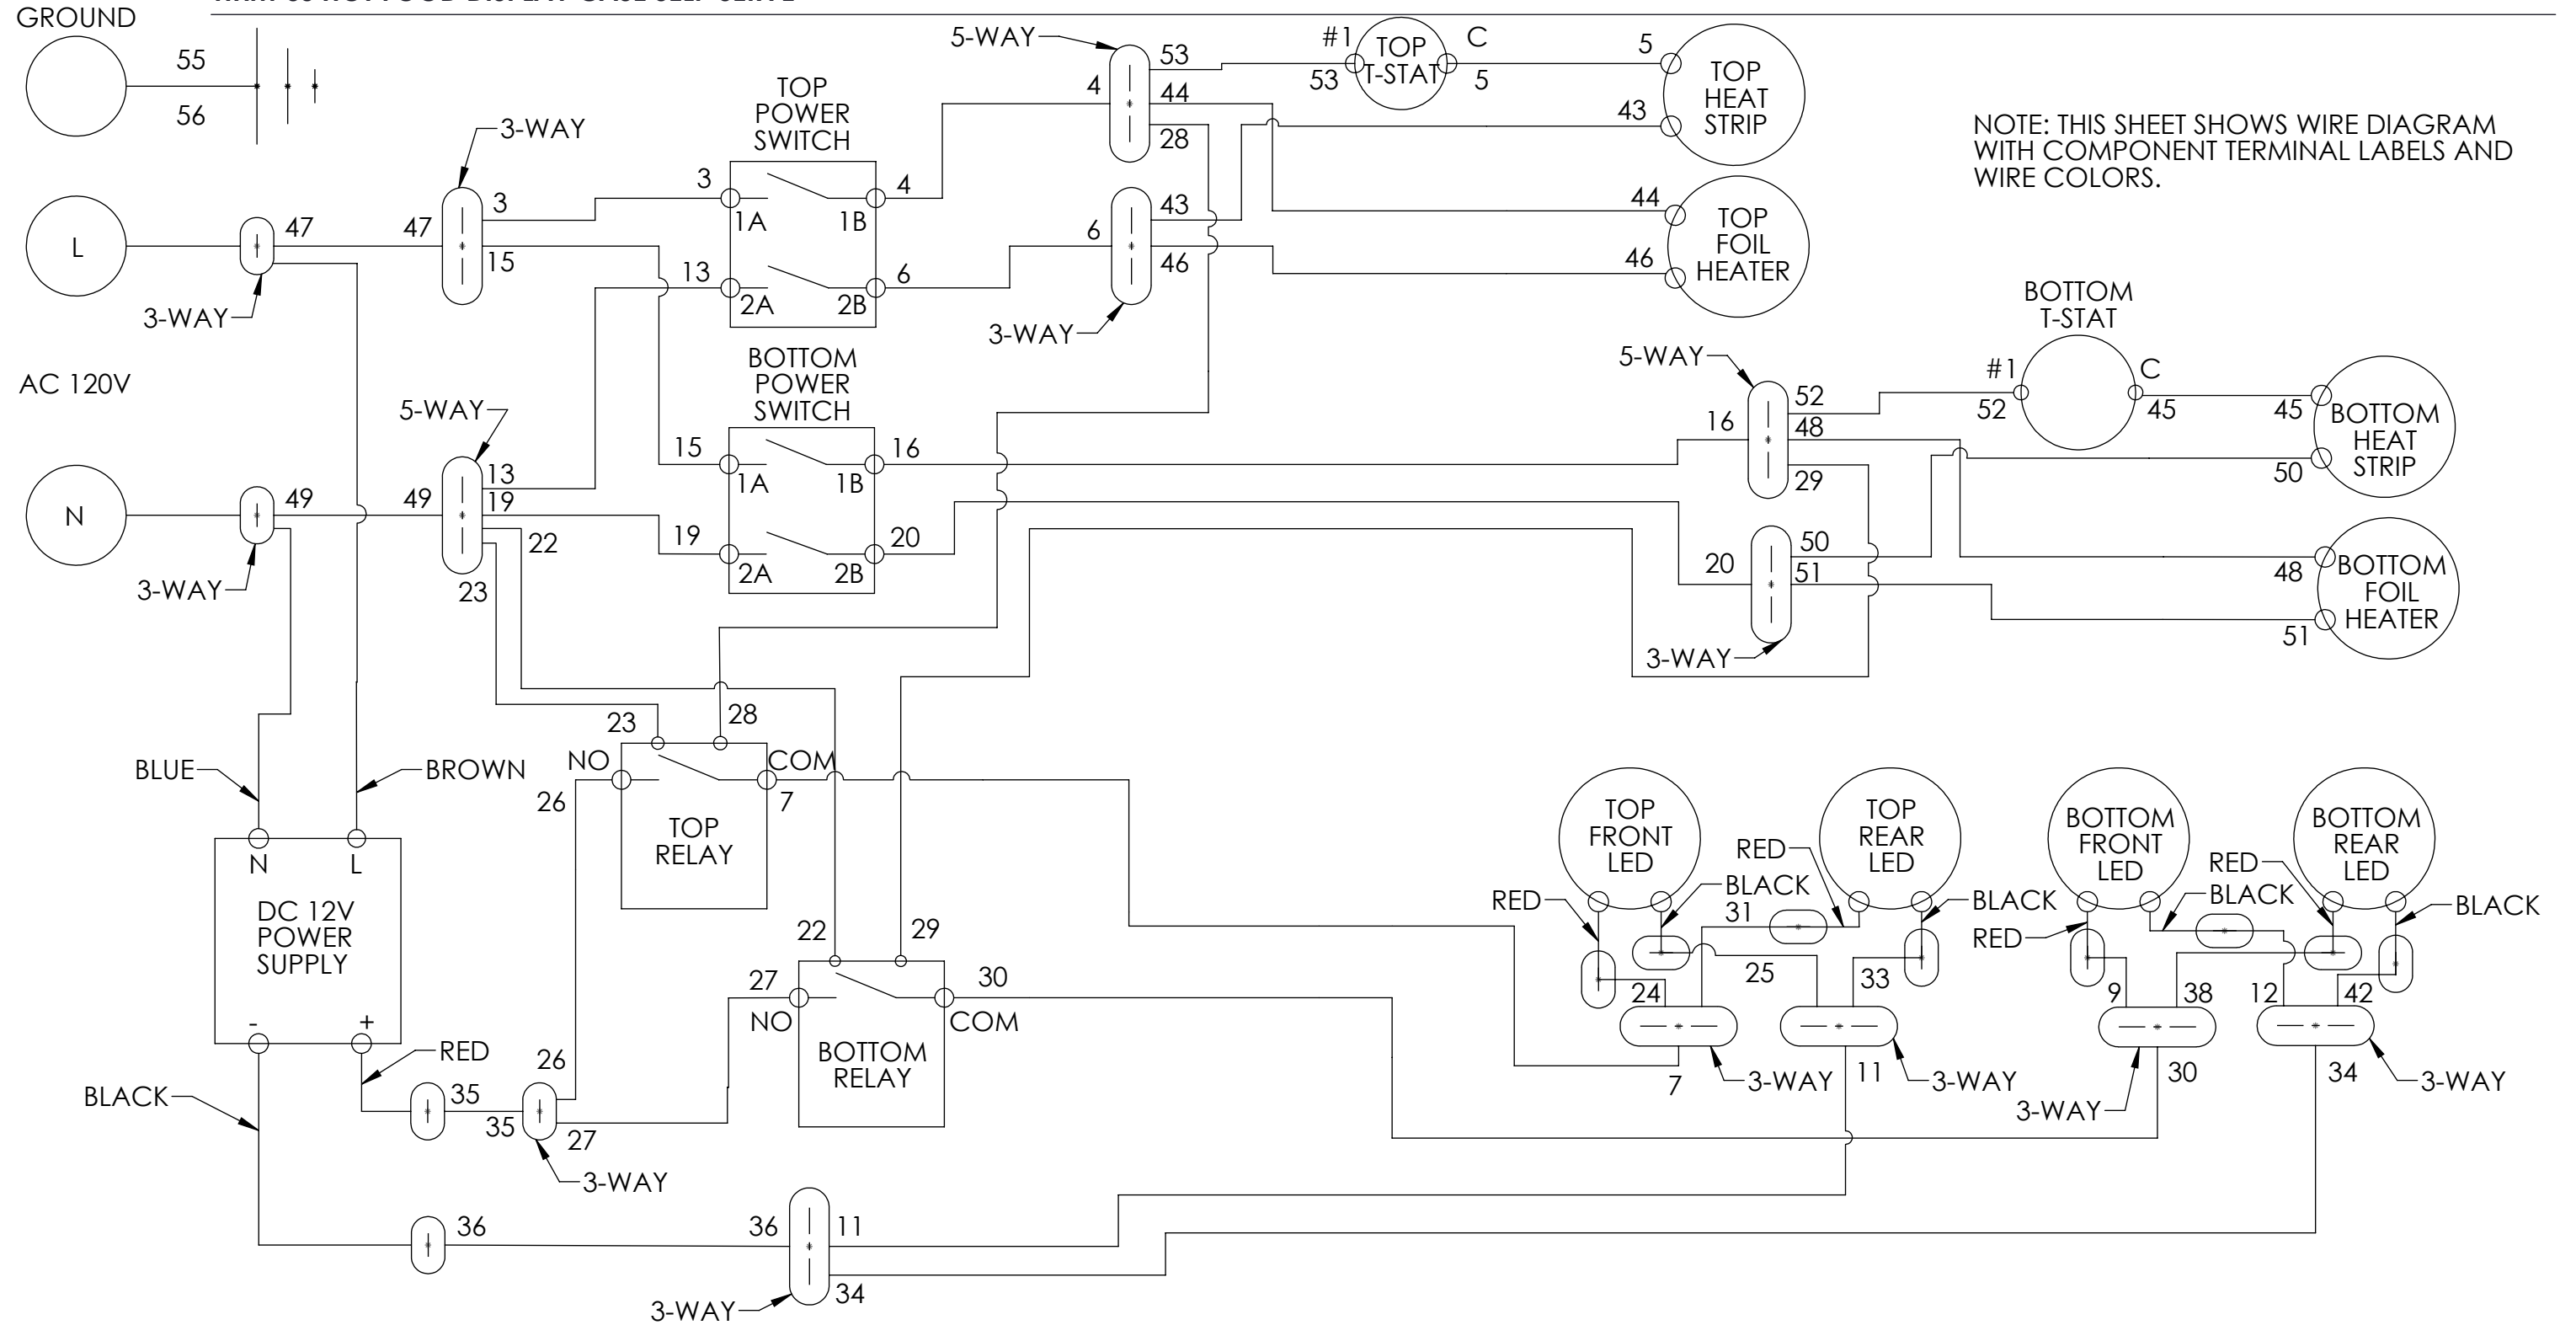

HHM-SS HOT FOOD DISPLAY CASE SELF-SERVE

NOTE: THIS SHEET SHOWS WIRE DIAGRAM WITH AC L/N AND DC +/- LABELS.

**HHM-SS HOT FOOD DISPLAY CASE SELF-SERVE**

NOTE: THIS SHEET SHOWS WIRE DIAGRAM WITH COMPONENT TERMINAL LABELS AND WIRE COLORS.

NOTE: ALL UN-LABELED WAGO CONNECTORS ON THIS SHEET ARE 2-WAY.