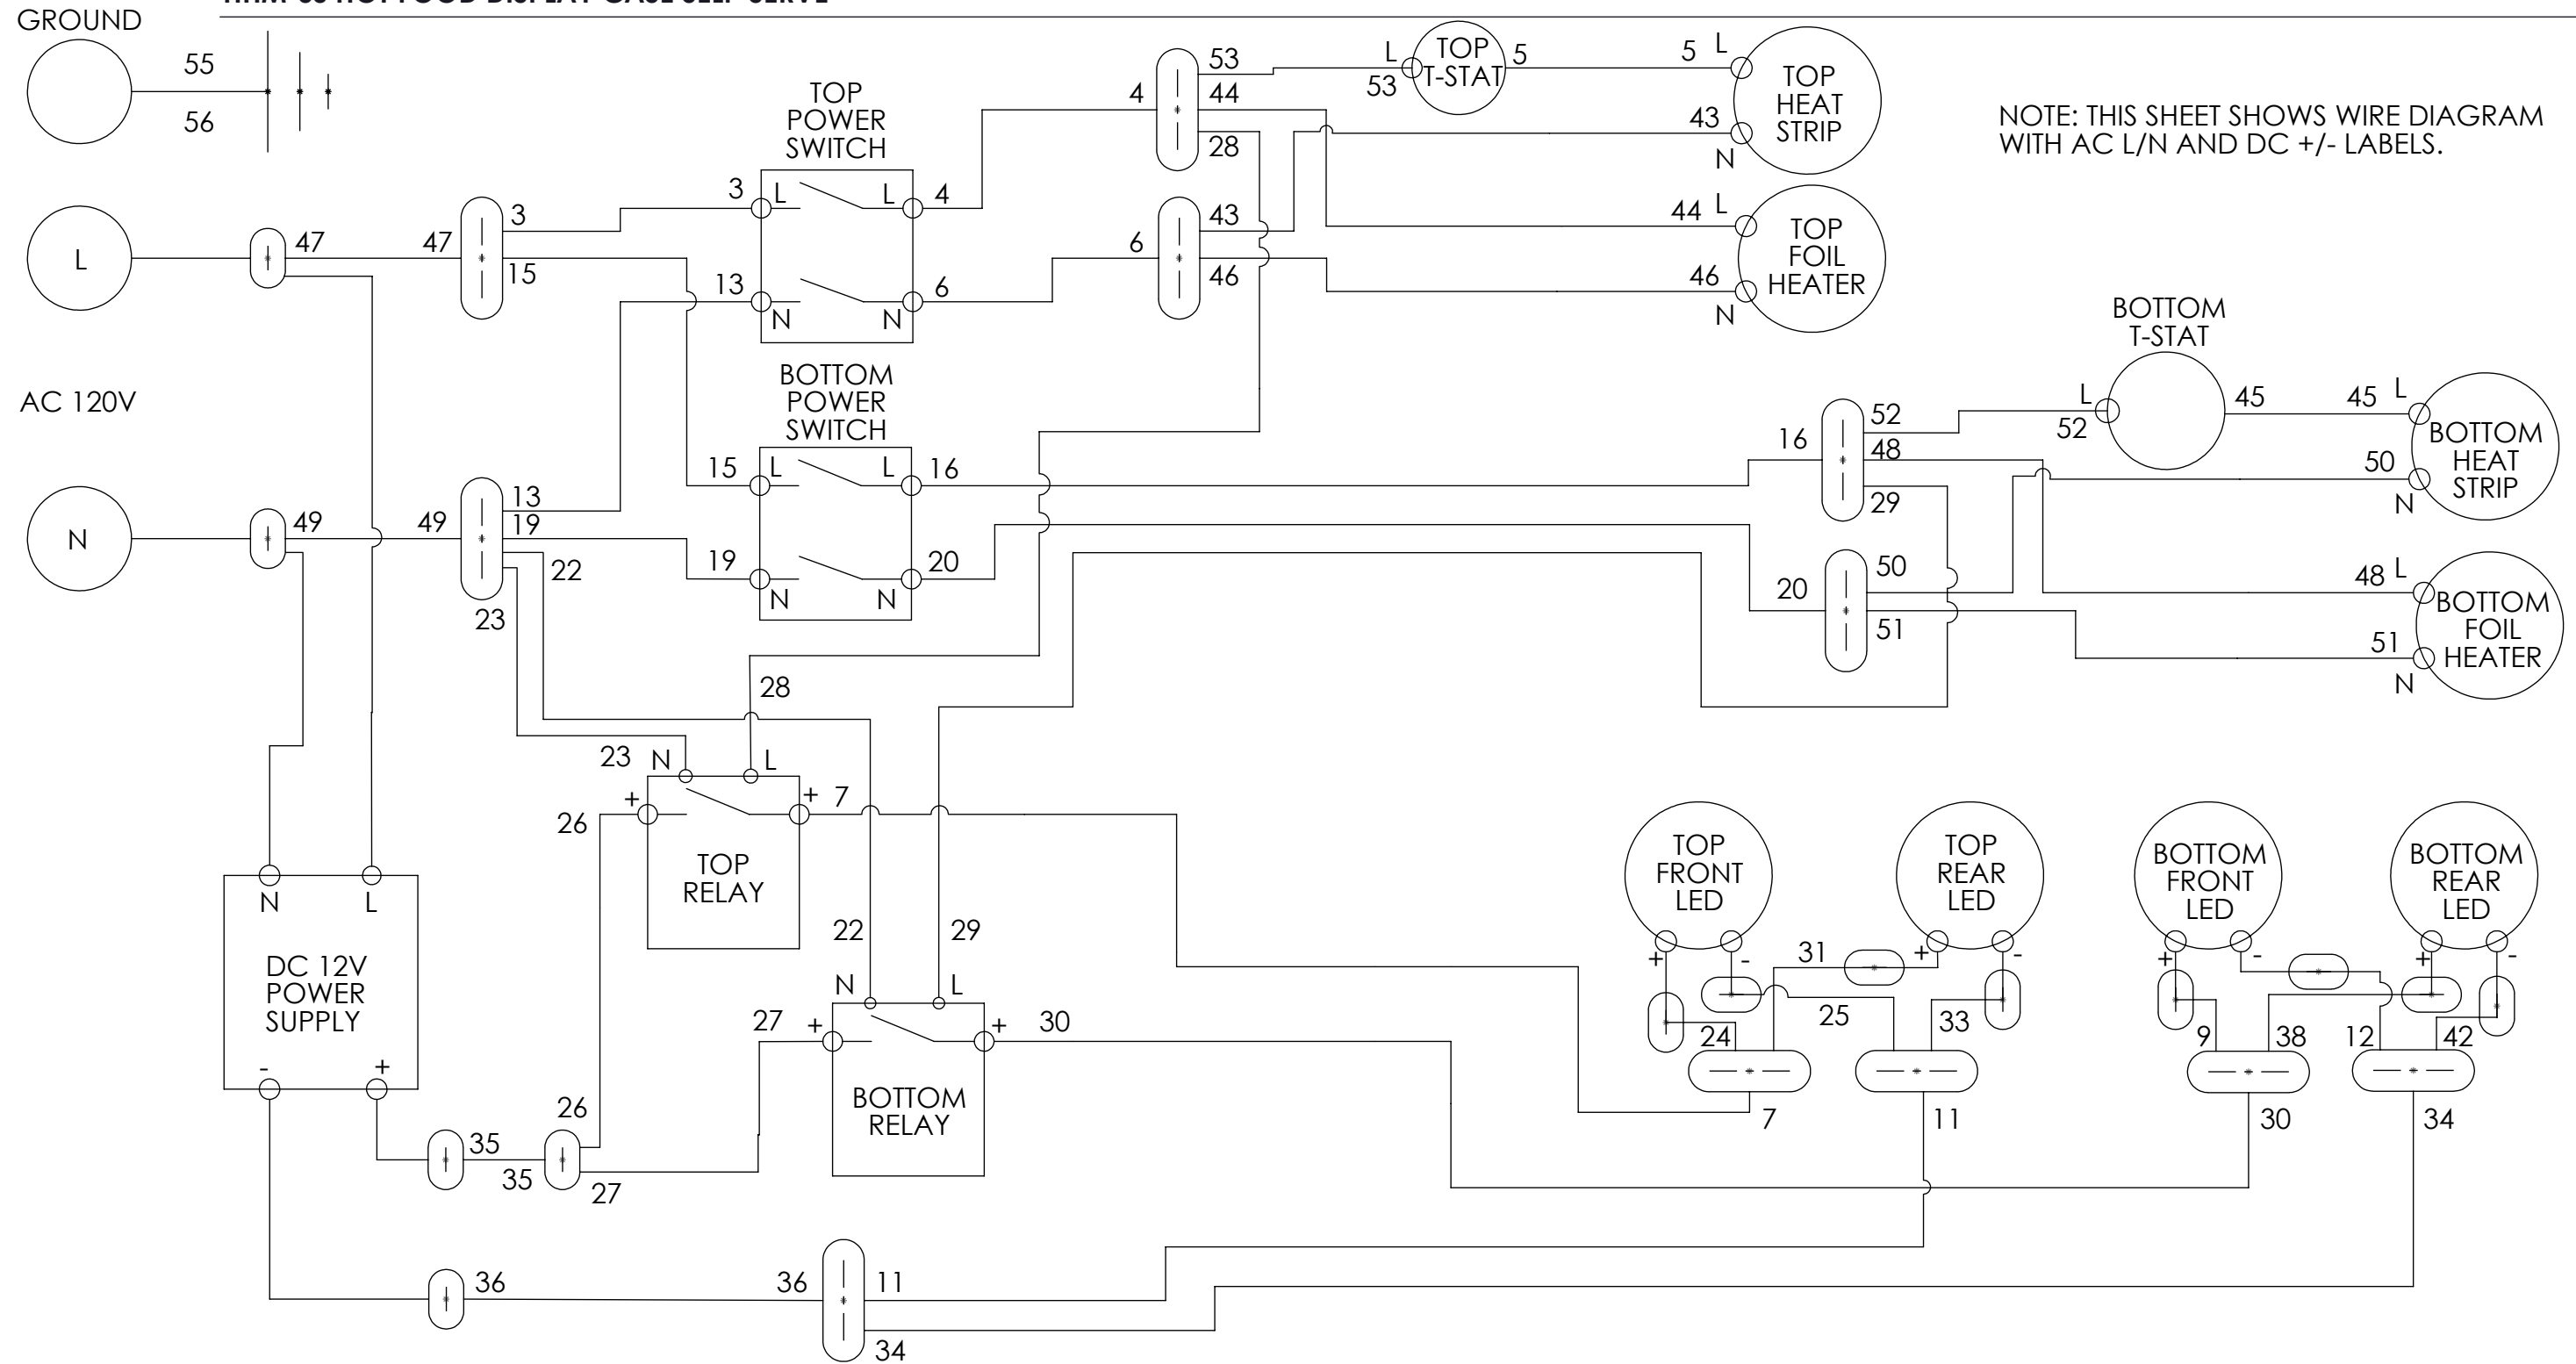

HHM-SS HOT FOOD DISPLAY CASE SELF-SERVE

NOTE: THIS SHEET SHOWS WIRE DIAGRAM WITH AC L/N AND DC +/- LABELS.

**HHM-SS HOT FOOD DISPLAY CASE SELF-SERVE**

NOTE: THIS SHEET SHOWS WIRE DIAGRAM WITH COMPONENT TERMINAL LABELS AND WIRE COLORS.

NOTE: ALL UN-LABELED WAGO CONNECTORS ON THIS SHEET ARE 2-WAY.