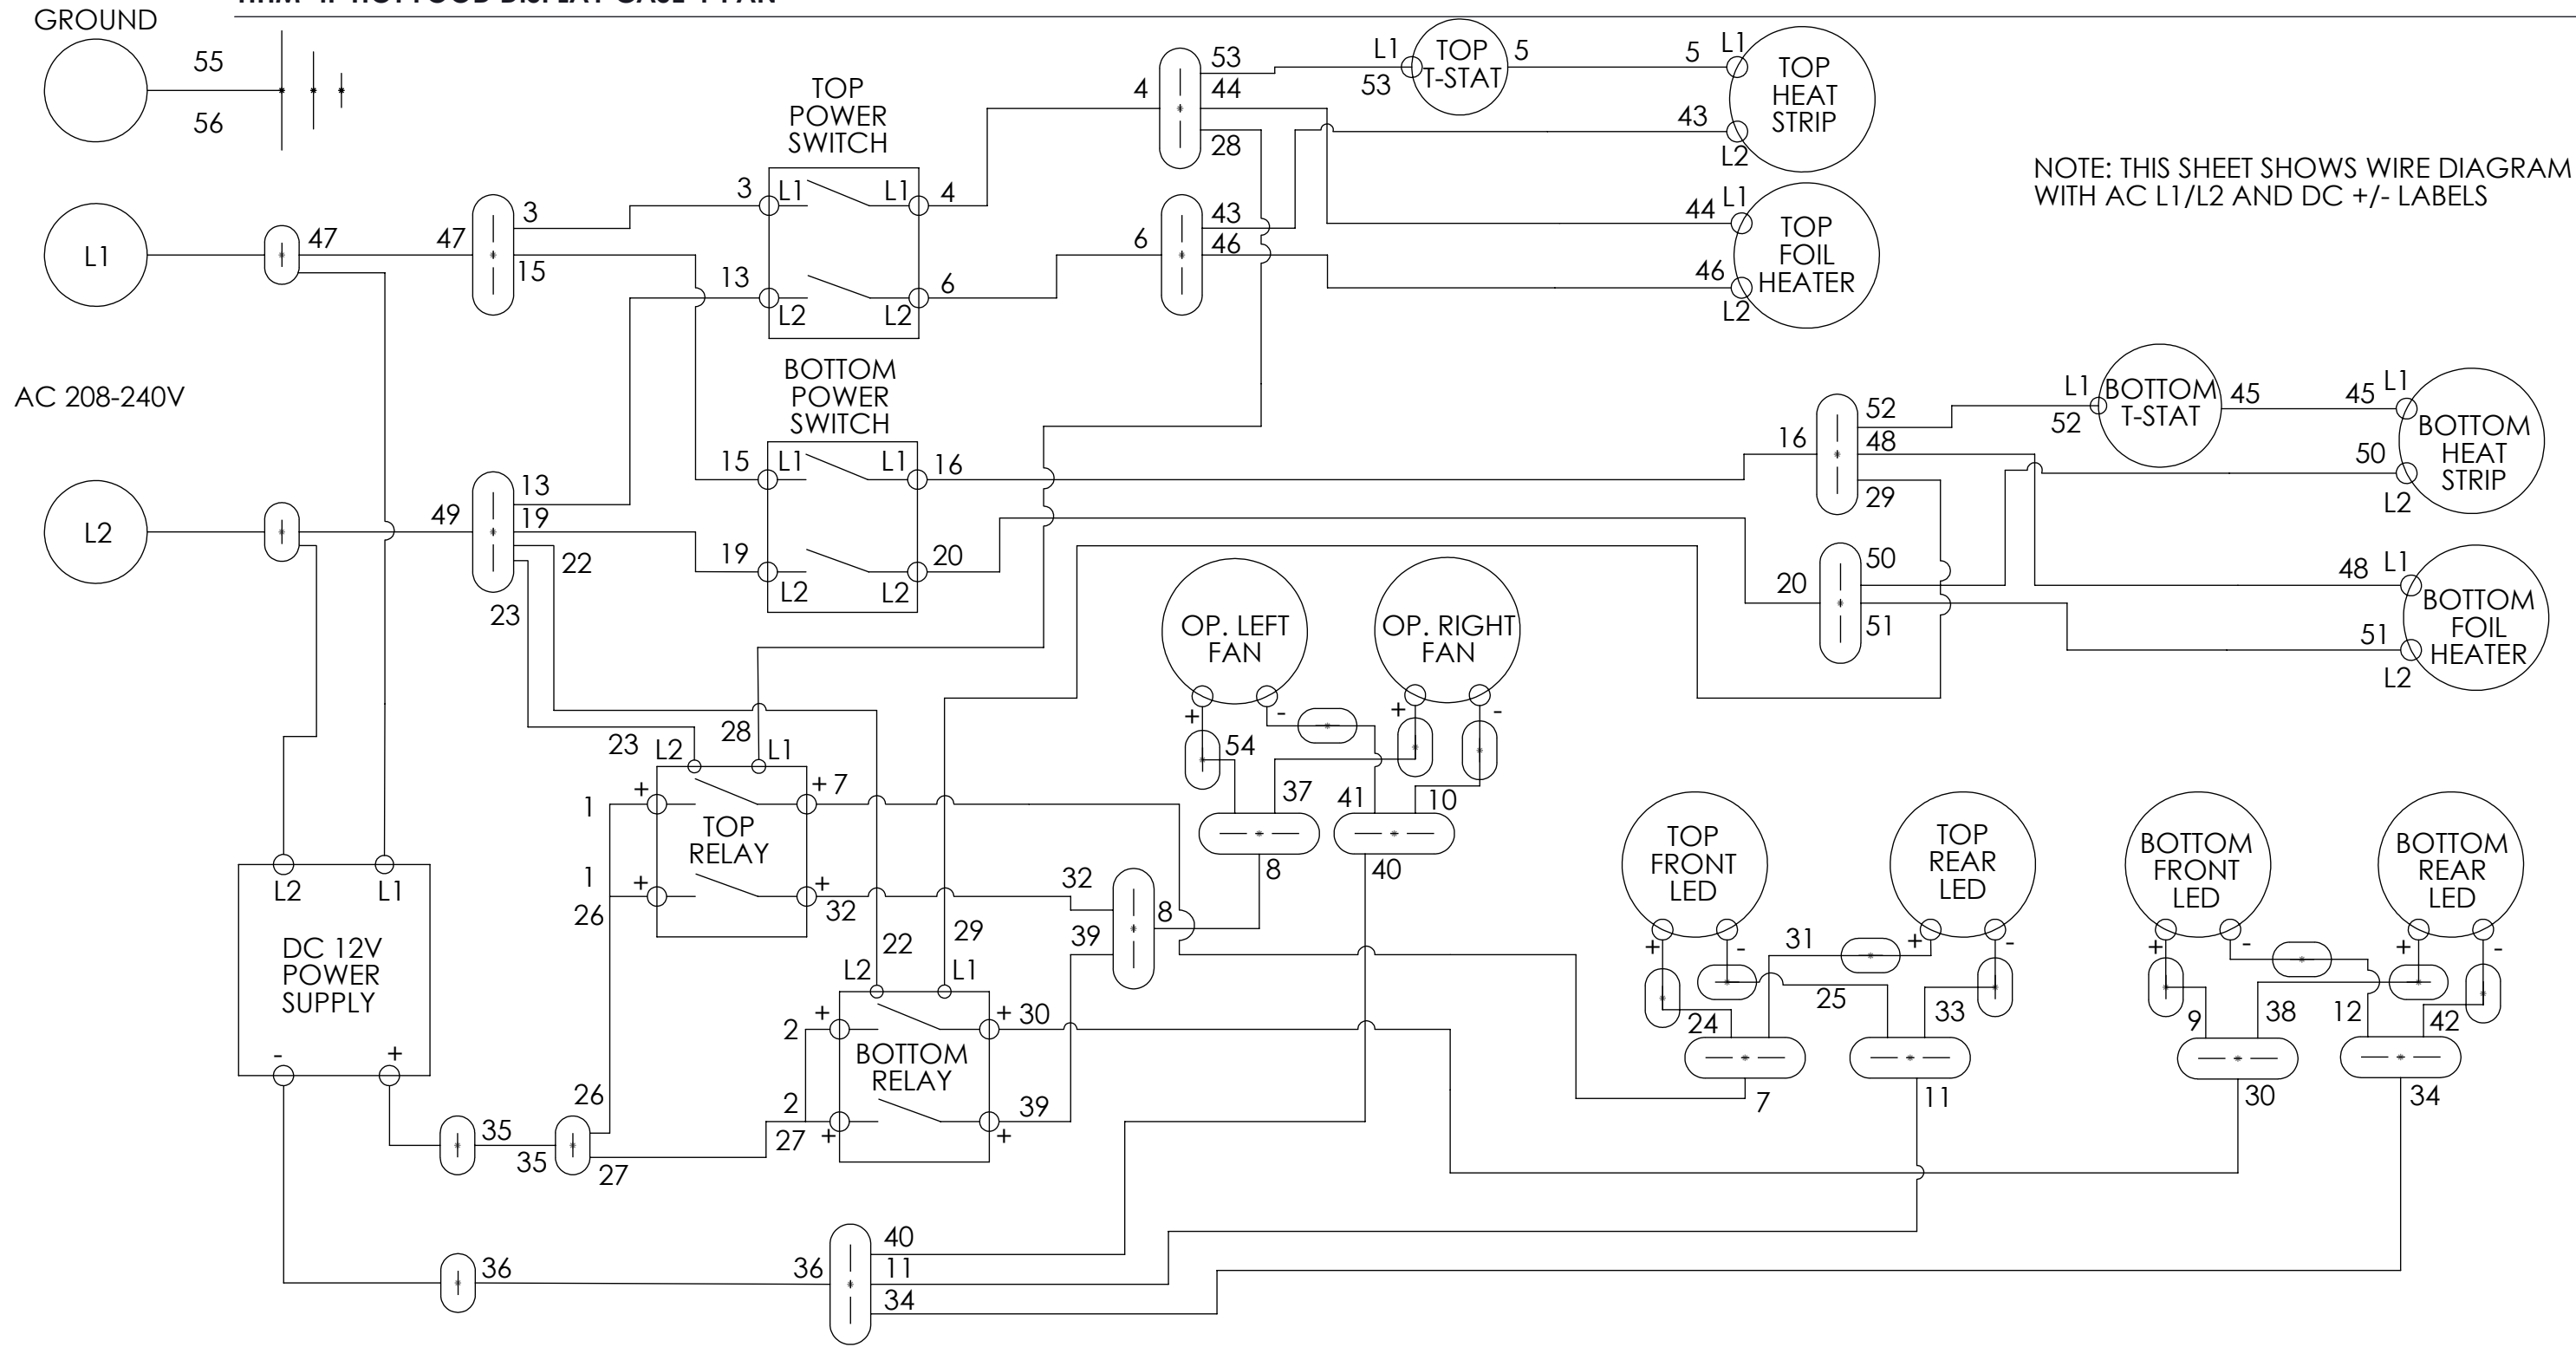

HHM-4P HOT FOOD DISPLAY CASE 4-PAN

NOTE: THIS SHEET SHOWS WIRE DIAGRAM WITH AC L1/L2 AND DC +/- LABELS