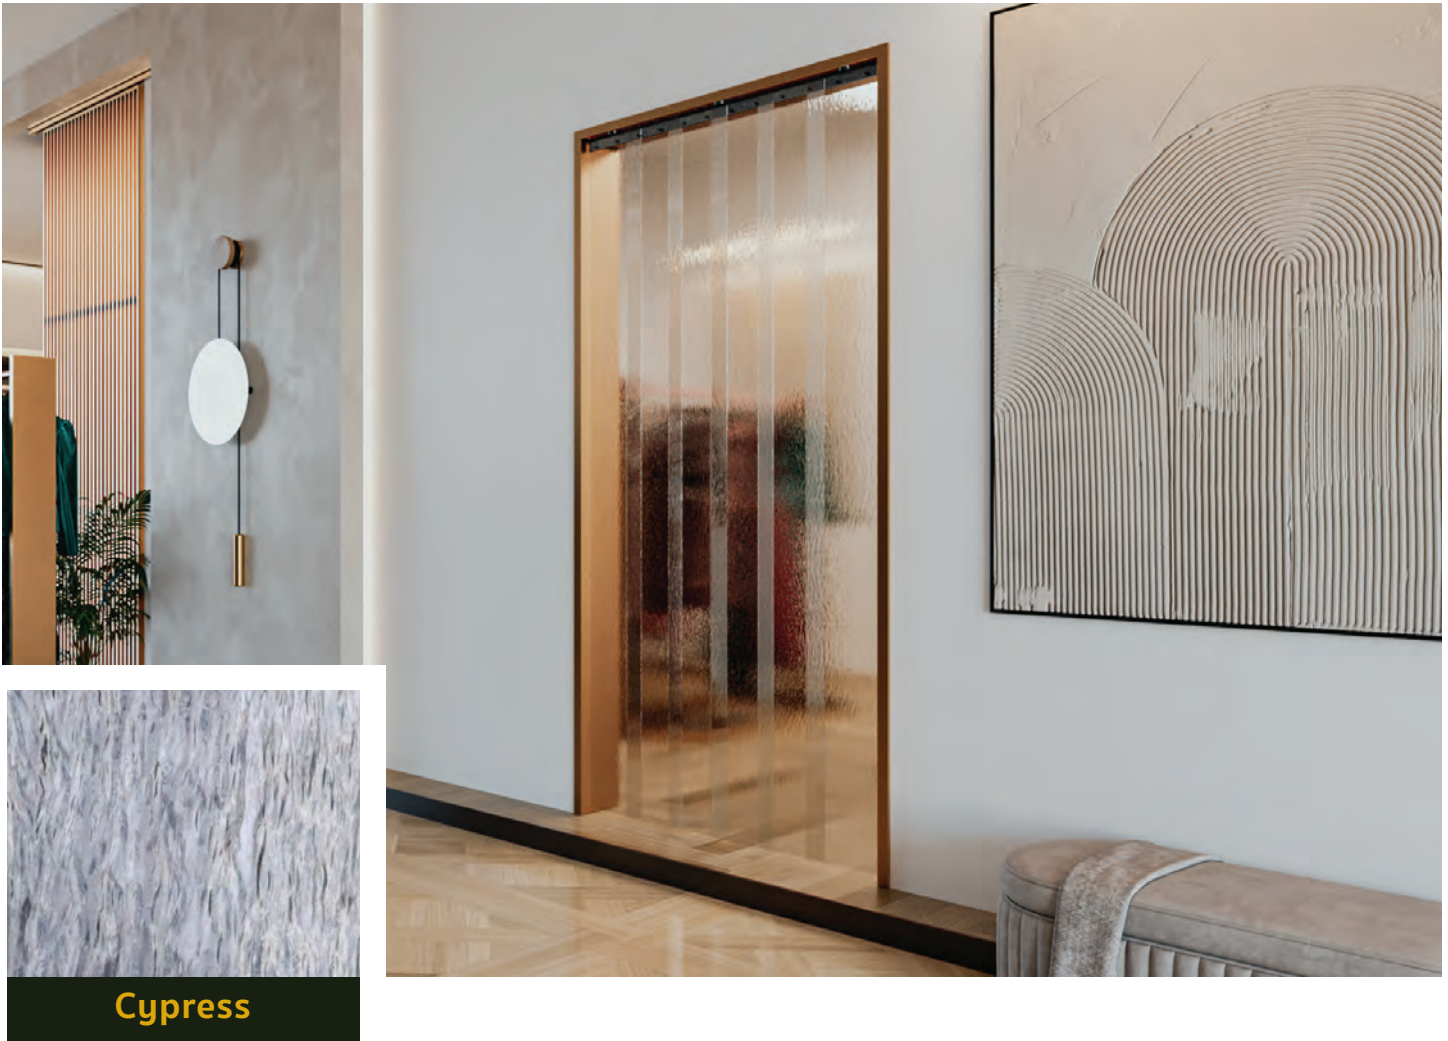

**ALECO**<sup>®</sup>  
by E·S·ROBBINS

**LUXE**

STRIP DOOR COLLECTION

## Elegant | Inviting | Natural

Transform your entrance with a contemporary twist on a timeless solution. Luxe Collection by ALECO is crafted from high-quality materials, combining durability with aesthetic appeal. Cypress design not only adds a touch of natural elegance but serves as a focal point in any environment. This luxury strip door system seamlessly blends functionality with sophistication, making it an ideal choice for those looking to subtly bring the outdoors in.

# LUXE

STRIP DOOR COLLECTION