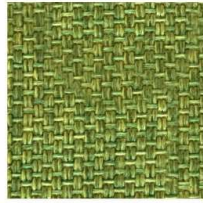

# fabric and wood finishes

Colors are only indicative

---

Level 1

ARIZONA

Level 2

BRONX

Level 1

BEIGE

CAMEL

CHOCOLATE

BLACK

DARK GREY

ASH

LIGHT GREY

ATLANTIC

TURQUOISE

GREEN

RED

Level 2

OXFORD

OCEAN

PEARL

PURPLE