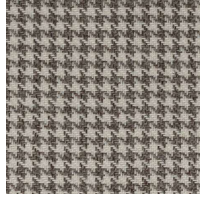

CEMENT

DEEP BLUE

KHAKI

MARSALA

MOUSE

MUSTARD

Level 2

Level 2

BRISTOL

GLASGOW

ANTHRACITE

ASH

BEIGE

KHAKI

MARSALA

MOUSE

OCEAN

PURPLE

SAND

TURQUOISE

BEIGE

BROWN

CEMENT

DEEP BLUE