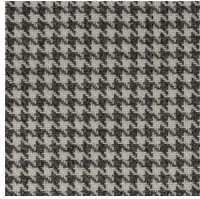

# fabric and wood finishes

Colors are only indicative

---

Level 1

ARIZONA

Level 2

BRONX

Level 1

SAFIRA

SAND

TERRACOTTA

TURQUOISE

ANTHRACITE

ASH

BEIGE

BROWN

CEMENT

DEEP BLUE

KHAKI

MARSALA

MOUSE

MUSTARD

Level 2

Level 2

BRISTOL

GLASGOW

ANTHRACITE

ASH

BEIGE

KHAKI

MARSALA

MOUSE