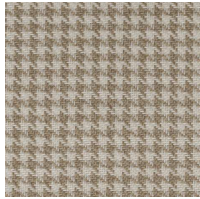

CEMENT

DEEP BLUE

KHAKI

MARSALA

MOUSE

MUSTARD

Level 2

Level 2

BRISTOL

GLASGOW

ANTHRACITE

ASH

BEIGE

KHAKI

MARSALA

MOUSE

OCEAN

PURPLE

SAND

TURQUOISE

BEIGE

BROWN

CEMENT

DEEP BLUE

MUSTARD

OCEAN

PURPLE

SAFIRA

SAND

TERRACOTTA

Level 3

Level 3