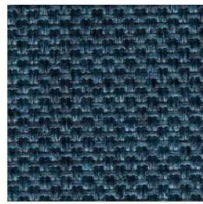

# fabric and wood finishes

Colors are only indicative

---

Level 1

ARIZONA

Level 2

BRONX

Level 1

DELTA

Level 2

Level 2

MUSA

FOX

Level 2

NEPAL

WHITE

BEIGE

CAMEL

CHOCOLATE

BLACK

DARK GREY

ASH

LIGHT GREY

ATLANTIC

TURQUOISE

GREEN

RED

Level 2

OXFORD

OCEAN

PEARL

PURPLE