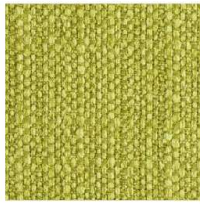

# fabric and wood finishes

Colors are only indicative

---

Level 1

ARIZONA

Level 2

BRONX

Level 1

DARK GREY

MOUSE

TURQUOISE

WHITE

SAND

ASH

GREEN

YELLOW