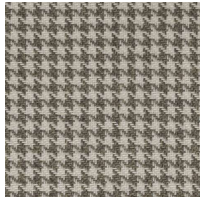

CEMENT

DEEP BLUE

KHAKI

MARSALA

MOUSE

MUSTARD

Level 2

Level 2

BRISTOL

GLASGOW

ANTHRACITE

ASH

BEIGE

KHAKI

MARSALA

MOUSE

OCEAN

PURPLE

SAND

TURQUOISE

BEIGE

BROWN

CEMENT

DEEP BLUE

MUSTARD

OCEAN

PURPLE

SAFIRA

SAND

TERRACOTTA

Level 3

Level 3