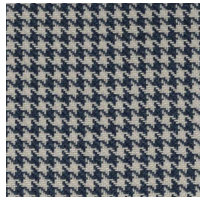

# fabric and wood finishes

Colors are only indicative

---

Level 1

ARIZONA

Level 2

BRONX

Level 1

CEMENT

DEEP BLUE

KHAKI

MARSALA

MOUSE

MUSTARD

Level 2

Level 2

BRISTOL

GLASGOW

ANTHRACITE

ASH

BEIGE

KHAKI

MARSALA

MOUSE

OCEAN

PURPLE

SAND

TURQUOISE

BEIGE

BROWN

CEMENT

DEEP BLUE