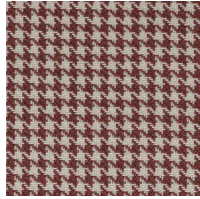

# fabric and wood finishes

Colors are only indicative

---

Level 1

ARIZONA

Level 2

BRONX

Level 1

CEMENT

DEEP BLUE

KHAKI

MARSALA

MOUSE

MUSTARD

Level 2

Level 2

BRISTOL

GLASGOW

ANTHRACITE

ASH

BEIGE

KHAKI

MARSALA

MOUSE

OCEAN

PURPLE

SAND

TURQUOISE

BEIGE

BROWN

CEMENT

DEEP BLUE