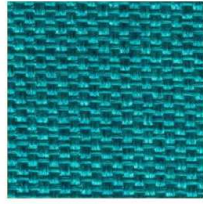

# fabric and wood finishes

Colors are only indicative

---

Level 1

ARIZONA

Level 2

BRONX

Level 1

DELTA

Level 2

Level 2

MUSA

FOX

Level 2

NEPAL

WHITE

BEIGE

CAMEL

CHOCOLATE

BLACK

DARK GREY

ASH

LIGHT GREY

ATLANTIC

TURQUOISE

GREEN

RED

Level 2

OXFORD

OCEAN

PEARL

PURPLE