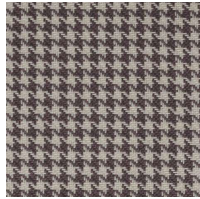

# fabric and wood finishes

Colors are only indicative

---

Level 1

ARIZONA

Level 2

BRONX

Level 1

CEMENT

DEEP BLUE

KHAKI

MARSALA

MOUSE

MUSTARD

Level 2

Level 2

BRISTOL

GLASGOW

ANTHRACITE

ASH

BEIGE

KHAKI

MARSALA

MOUSE

OCEAN

PURPLE

SAND

TURQUOISE

BEIGE

BROWN

CEMENT

DEEP BLUE