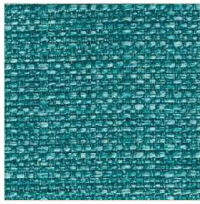

MUSTARD

OCEAN

PURPLE

SAFIRA

SAND

TERRACOTTA

Level 3

Level 3

MADEIRA

PICASSO

TRUFA

ELEPHANT

TAUPE

BEIGE

DARK BROWN

BLACK

DARK GREY

MOUSE

TURQUOISE

WHITE

SAND

ASH

GREEN

YELLOW