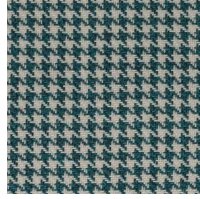

# fabric and wood finishes

Colors are only indicative

---

Level 1

ARIZONA

Level 2

BRONX

Level 1

CEMENT

DEEP BLUE

KHAKI

MARSALA

MOUSE

MUSTARD

Level 2

Level 2

BRISTOL

GLASGOW

ANTHRACITE

ASH

BEIGE

KHAKI

MARSALA

MOUSE

OCEAN

PURPLE

SAND

TURQUOISE

BEIGE

BROWN

CEMENT

DEEP BLUE