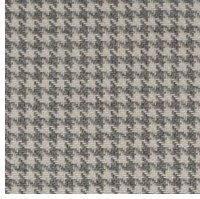

# fabric and wood finishes

Colors are only indicative

---

Level 1

ARIZONA

Level 2

BRONX

Level 1

SAFIRA

SAND

TERRACOTTA

TURQUOISE

ANTHRACITE

ASH

BEIGE

BROWN

CEMENT

DEEP BLUE

KHAKI

MARSALA

MOUSE

MUSTARD

Level 2

Level 2

BRISTOL

GLASGOW

ANTHRACITE

ASH

BEIGE

KHAKI

MARSALA

MOUSE