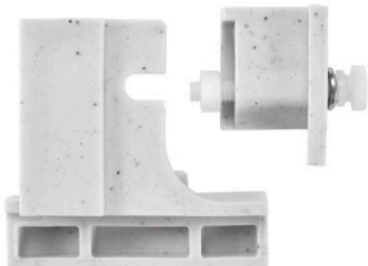

Camshelving® Premium Series Corner Connectors

Installation Guide

Scan Here for
Installation Video

Tools:

Rubber Mallet

Pliers

CAMBRO

www.cambro.com