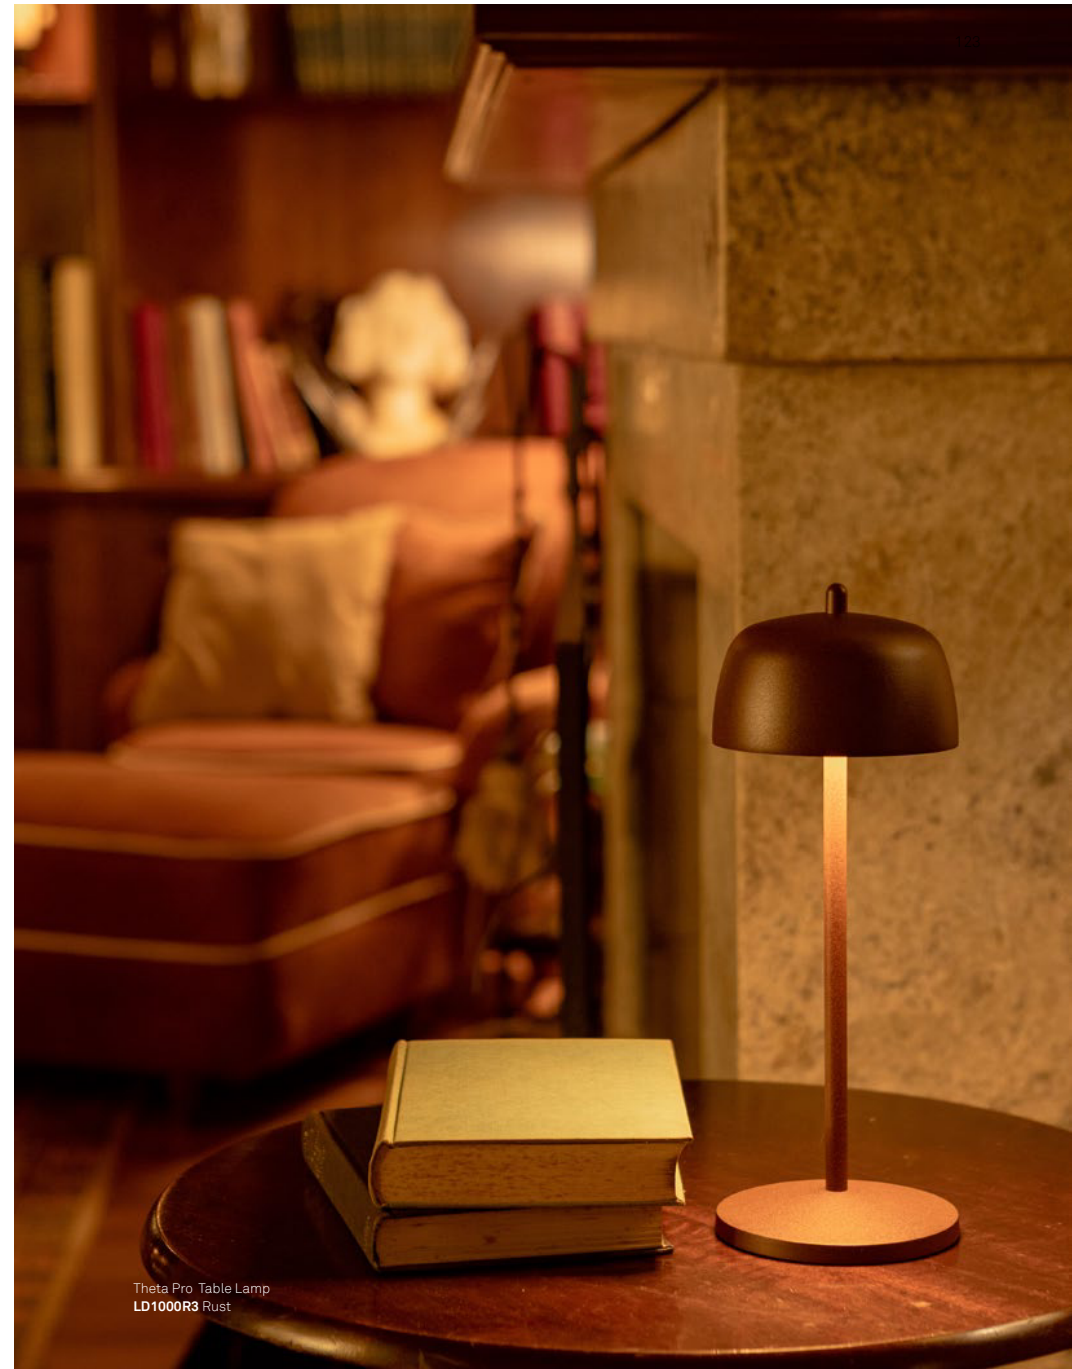

Theta Pro Table Lamp
LD100003 Polished Gold

THETA

Theta ^{PRO}

Theta Pro is a battery-operated and rechargeable portable table lamp with an iconic profile reminiscent of a hotel call bell along with an elegant prismatic diffuser. It is equipped with a memory function which retains the light level and color temperature to the most recent setting each time it is switched off and on. The lamp has a multi-function control knob on top of the metal head that can be used for dimming and continuous tunable color temperature from 2200K (candlelight) to 3000K (cool white). Matte White, Matte Black, and Rust finishes are suitable for indoor and outdoor use.

TABLE

Theta Pro Table Lamp
LD1000R3 Rust