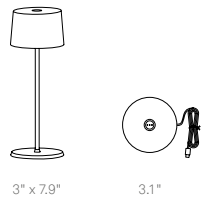

Olivia ^{PRO}

Micro Table Lamp

NEW

Technical data

LED TOUCH DIMMER

2200-2700-3000 K | CRI>80
183-187-225 lm | 2.2 W | IP65
5 V max 1 A

- Powder-coated die-cast aluminum body
- Prismatic polycarbonate diffuser
- Suitable for outdoor use (IP65 Rated)
- Battery lasts about 9 h at full power
- Charging time approximately 4.5 h
- Equipped with memory function
- Rechargeable and replaceable Lithium-Ion battery pack

Components included

Contact charging base
Plug not included