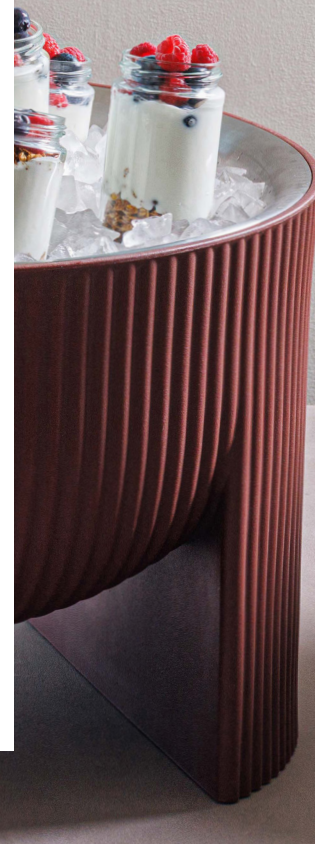

# The Cooling Centerpiece

Every service needs a showstopper - but what if it was functional too? Moby's double-wall structure keeps drinks chilled and surfaces dry, while its contemporary design makes it stand out. Fill it with ice for a bottle display or fit it with a stainless steel bowl to serve delicious punch or fresh fruit. Whether you choose the countertop or freestanding unit, Moby steals the spotlight every time.