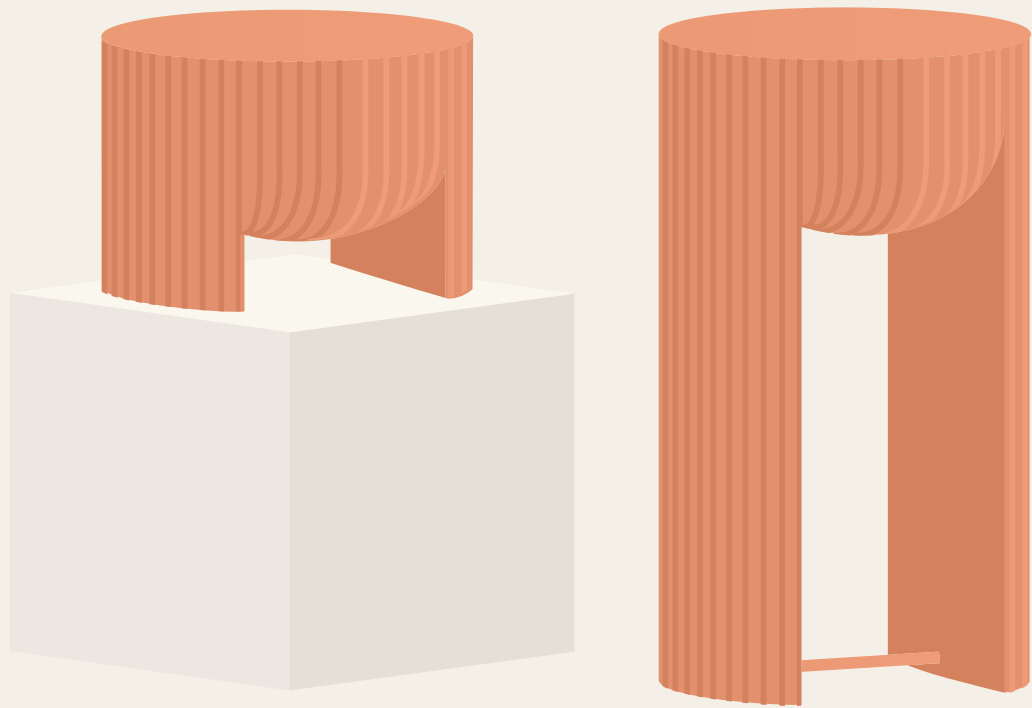

# The Cooling Centerpiece

Every service needs a showstopper - but what if it was functional too? Moby's double-wall structure keeps drinks chilled and surfaces dry, while its contemporary design makes it stand out. Fill it with ice for a bottle display or fit it with a stainless steel bowl to serve delicious punch or fresh fruit. Whether you choose the countertop or freestanding unit, Moby steals the spotlight every time.

# The Countertop Unit

Compact in size but big on impact, the Moby Countertop Unit brings a sculptural presence to any setting. Whether placed on a bar, buffet, or on the floor for poolside lounging, it creates an inviting focal point that feels relaxed yet striking.